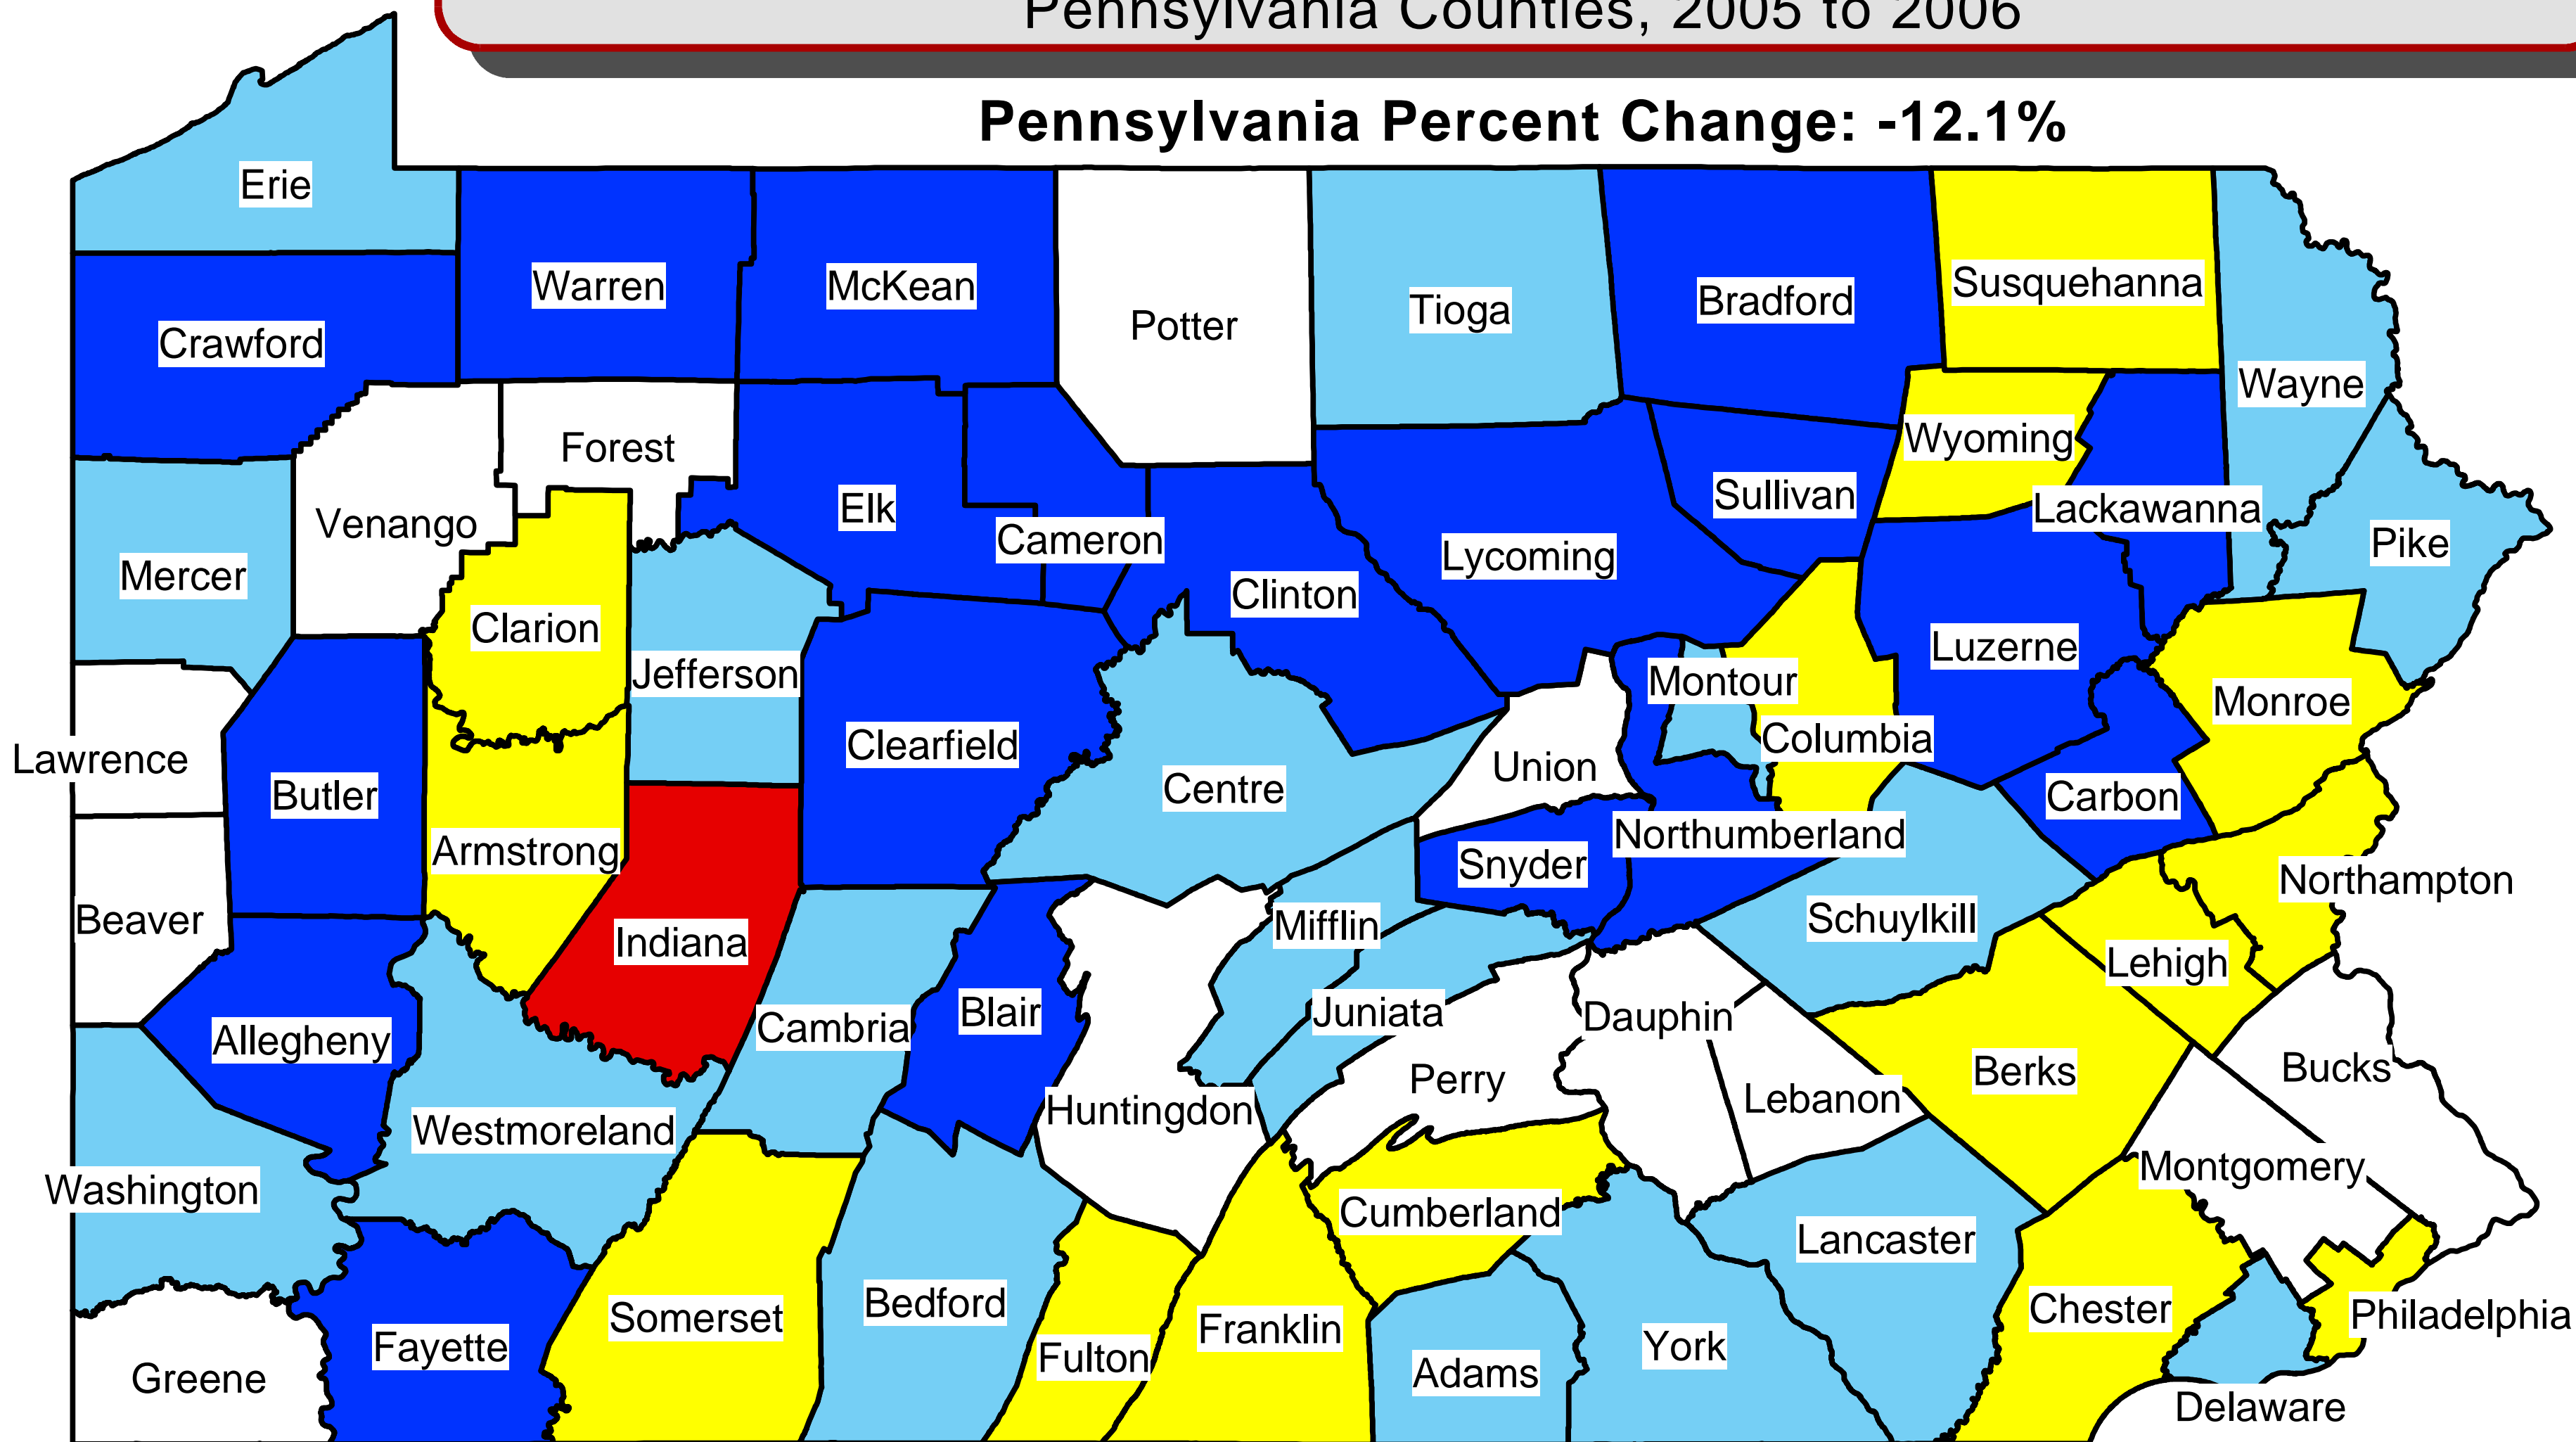

Building Permits Percent Change, 2005 to 2006: New Residential Housing Units by County

Pennsylvania Counties, 2005 to 2006

Pennsylvania Percent Change: -12.1%

Percent Change