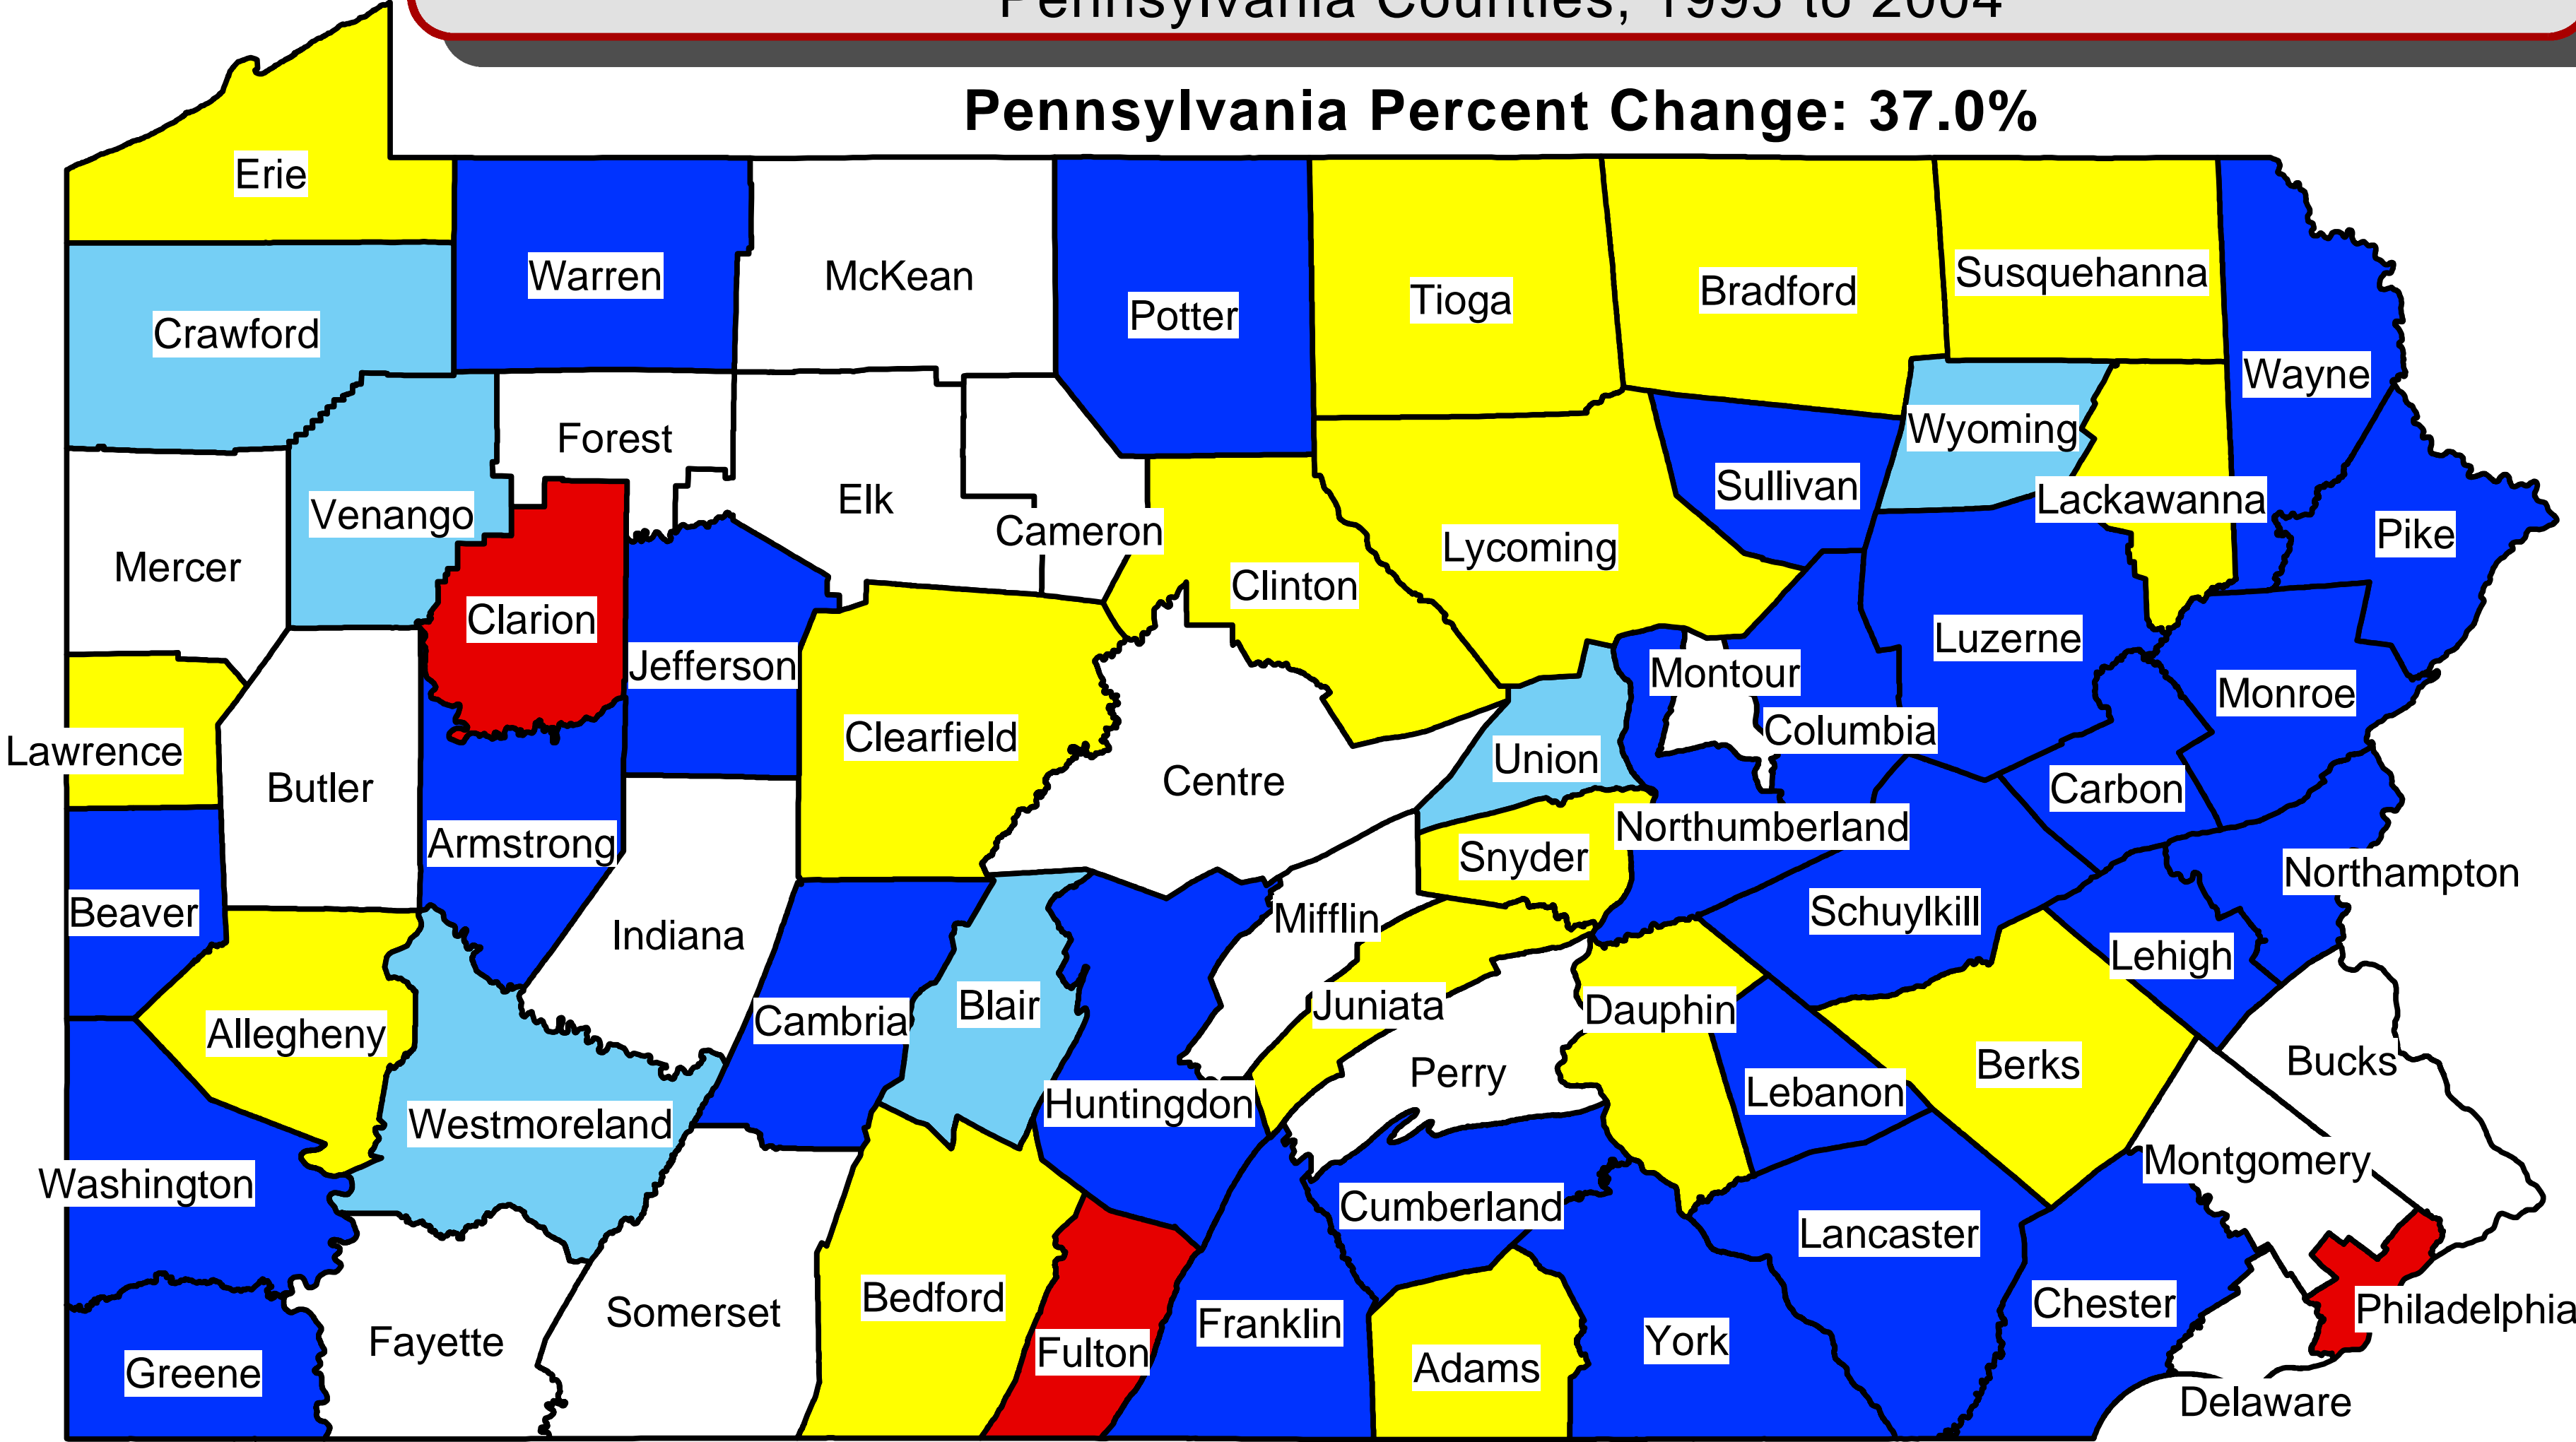

# Building Permits Percent Change, 1995 to 2004: New Residential Housing Units by County

Pennsylvania Counties, 1995 to 2004

**Pennsylvania Percent Change: 37.0%**

## Percent Change

- Decrease
- 0% to 30%
- 30.1% to 37%
- 37.1% to 200%
- Greater than 200%