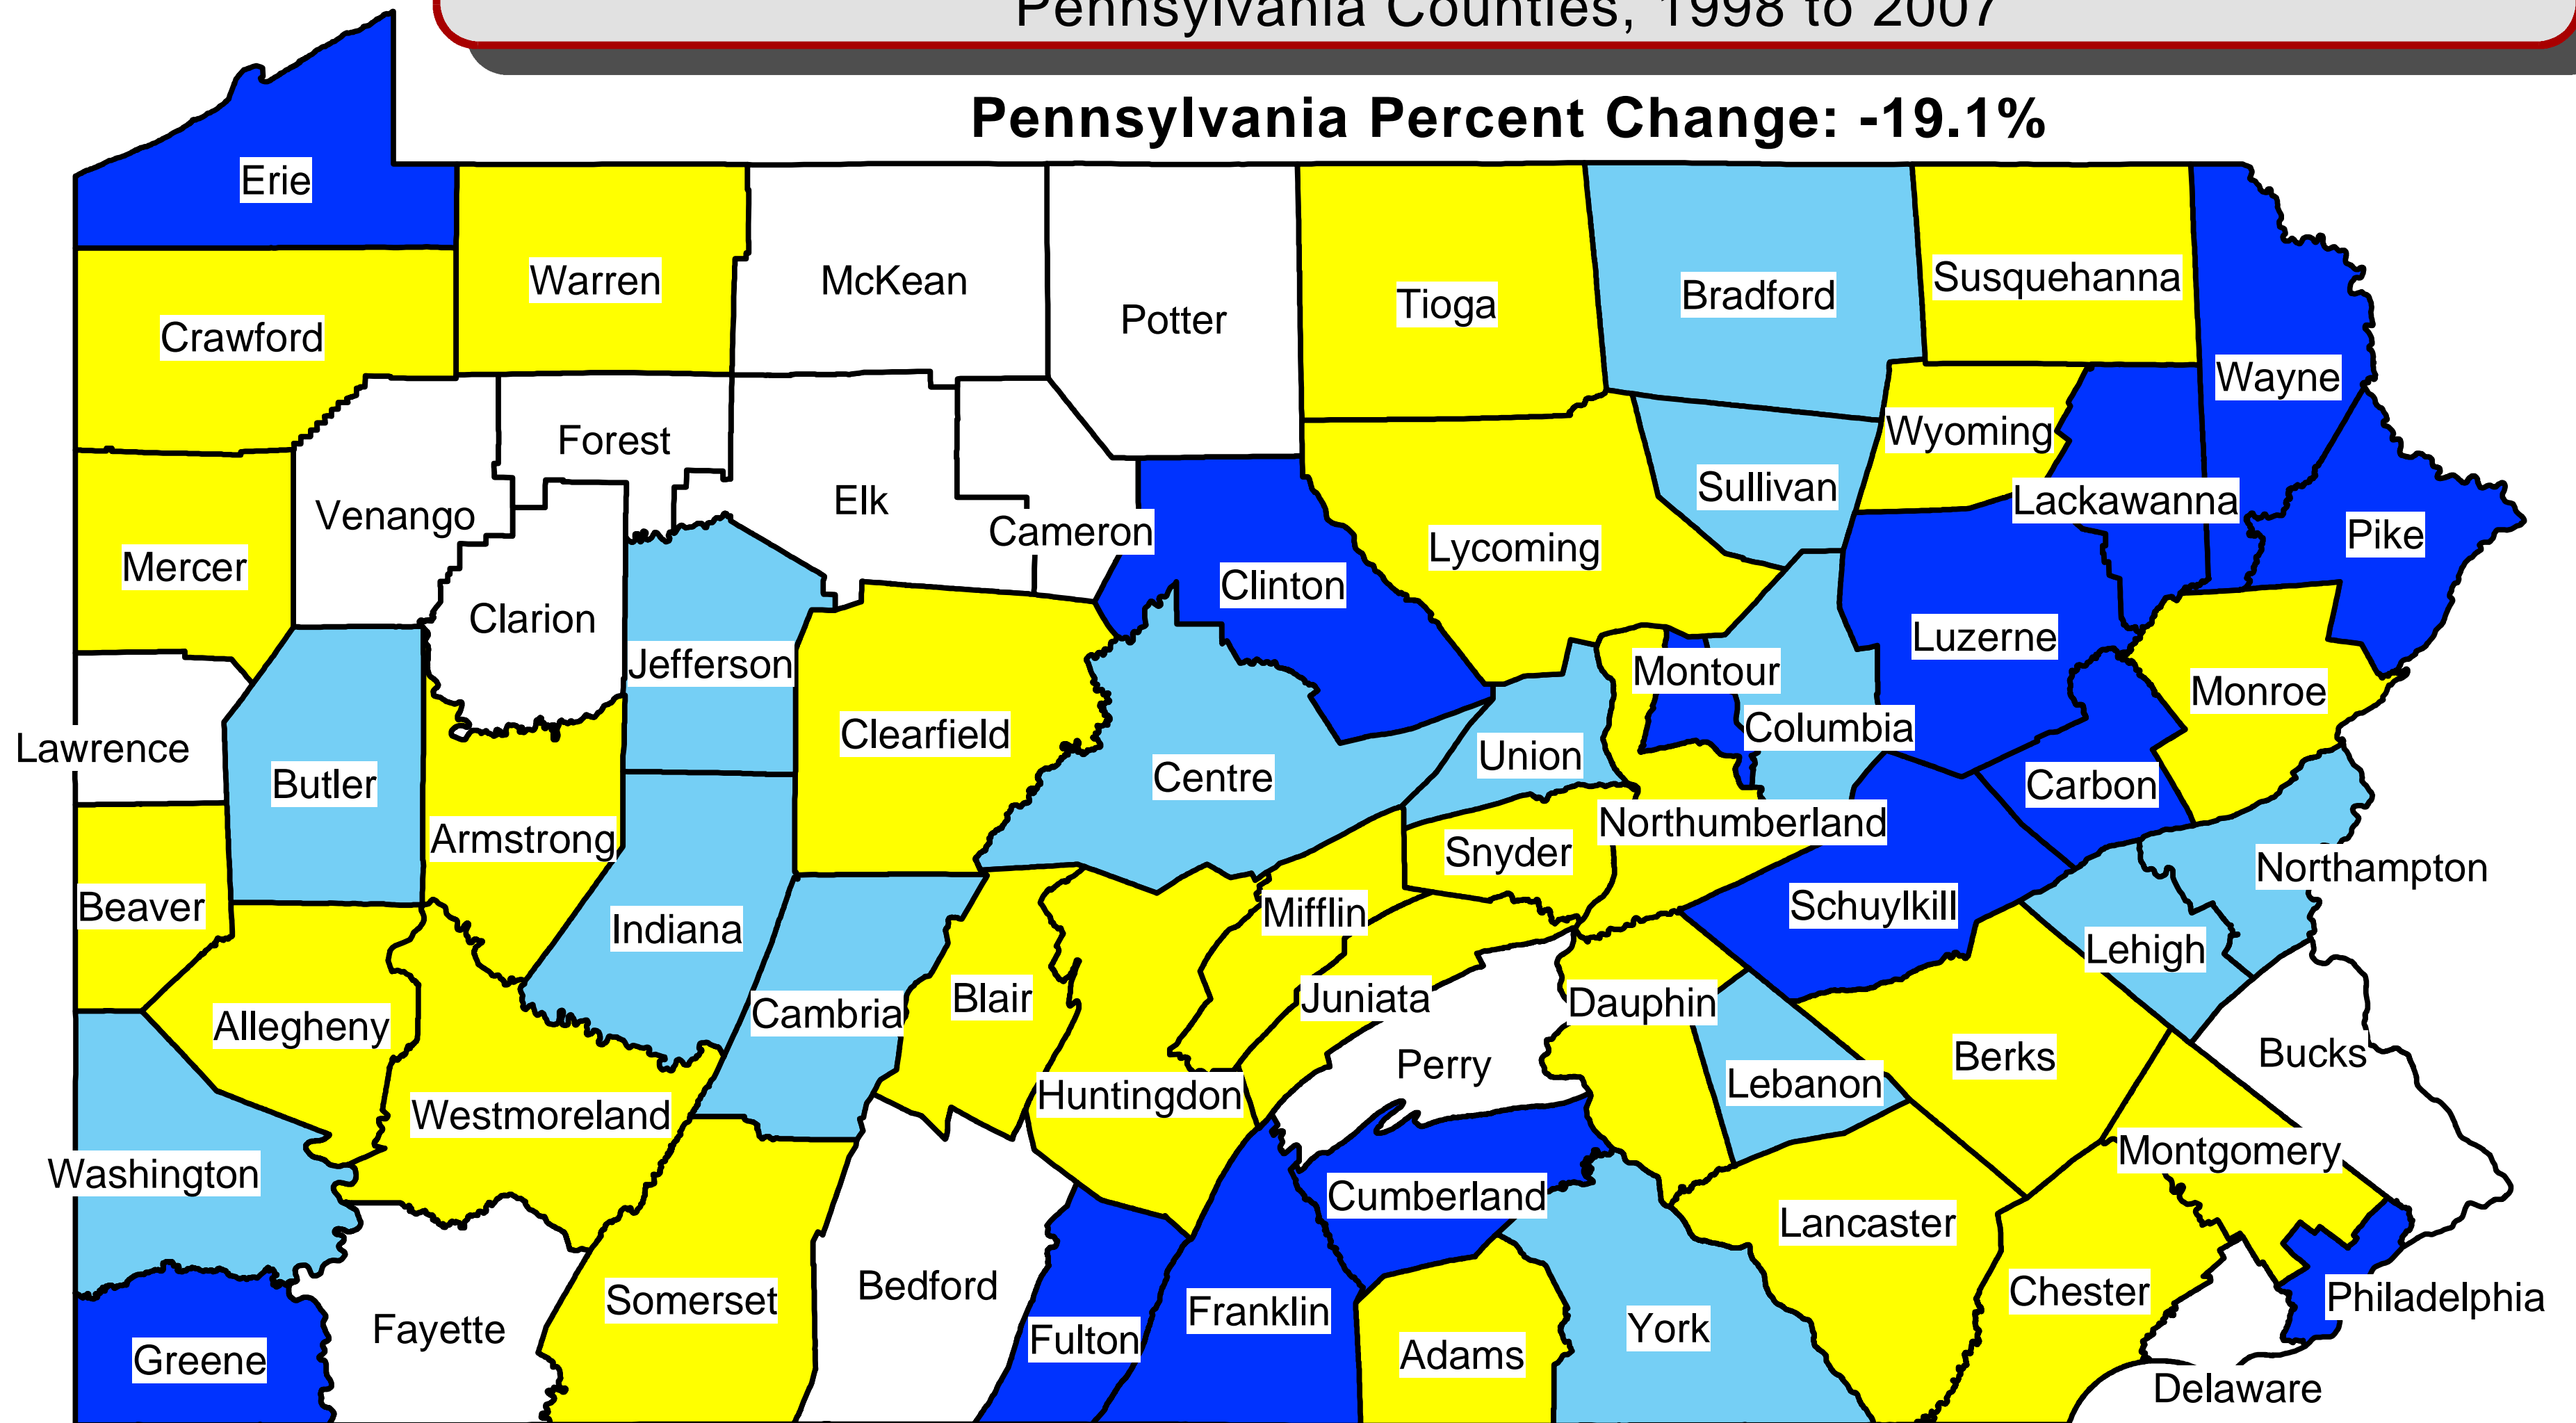

Building Permits Percent Change, 1998 to 2007: New Residential Housing Units by County

Pennsylvania Counties, 1998 to 2007

Pennsylvania Percent Change: -19.1%

Percent Change