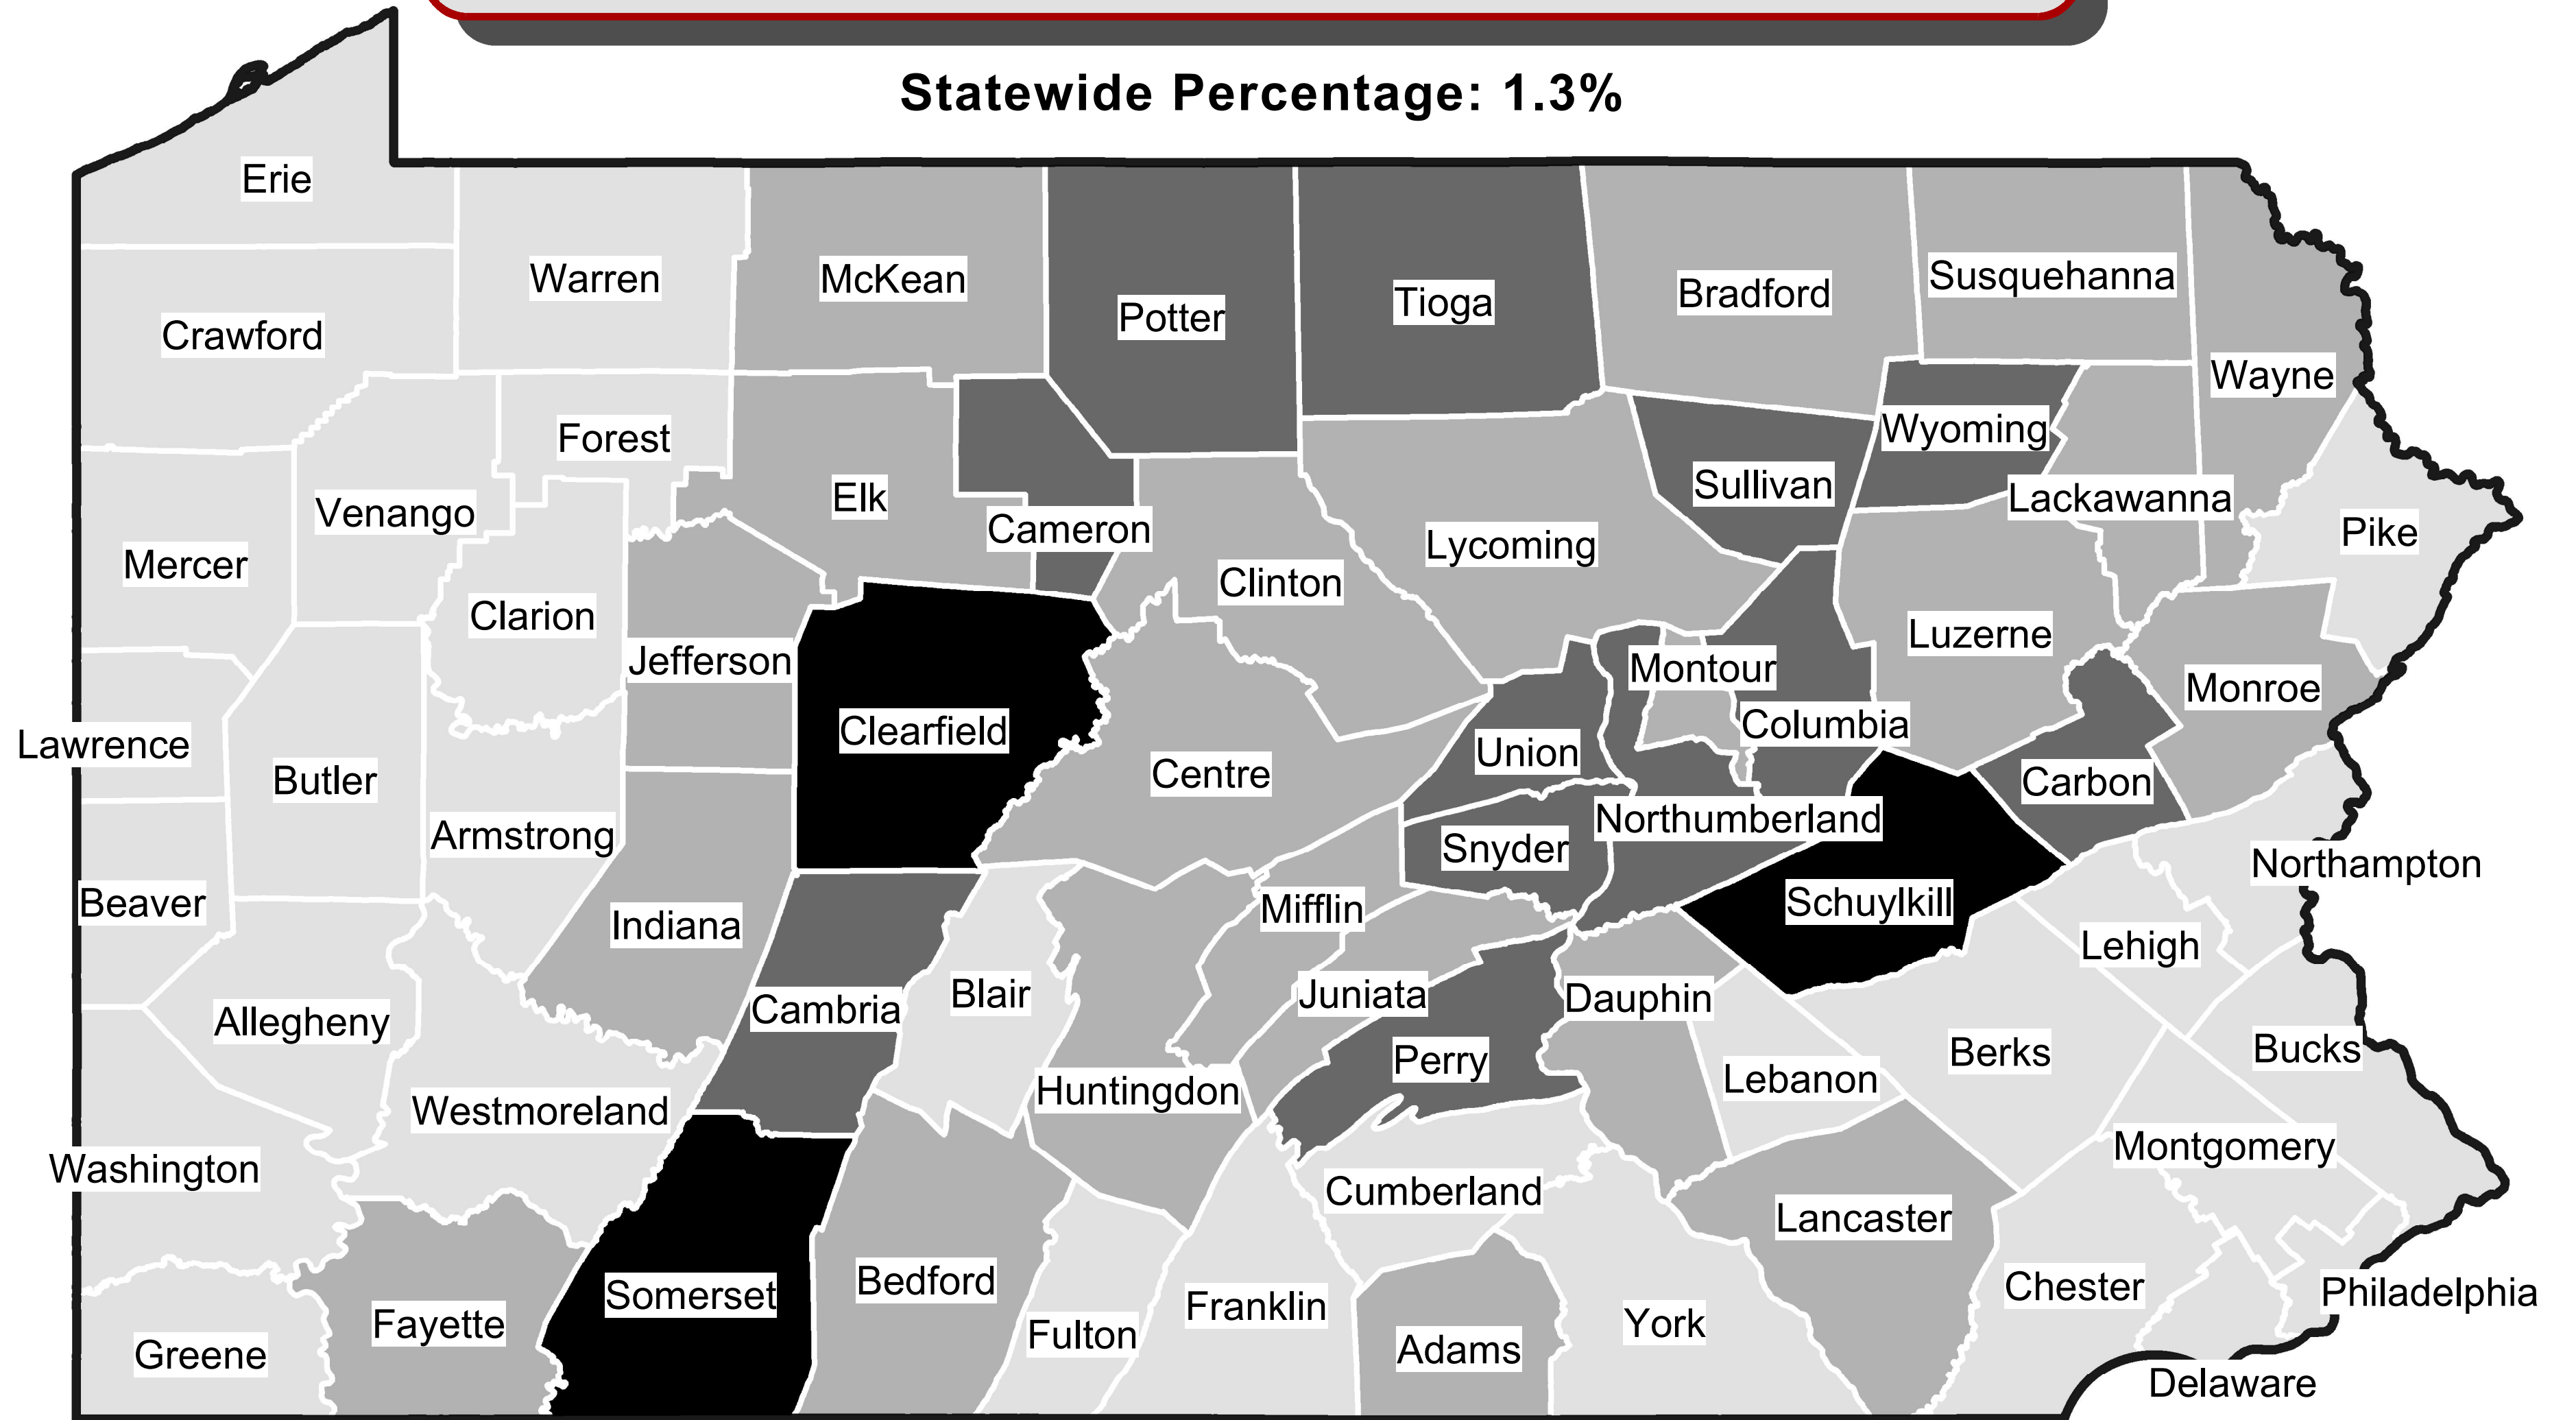

Coal as the Primary Heating Source

As Percent of Occupied Housing Units

Pennsylvania Counties: 2007-2011

Statewide Percentage: 1.3%

Percent