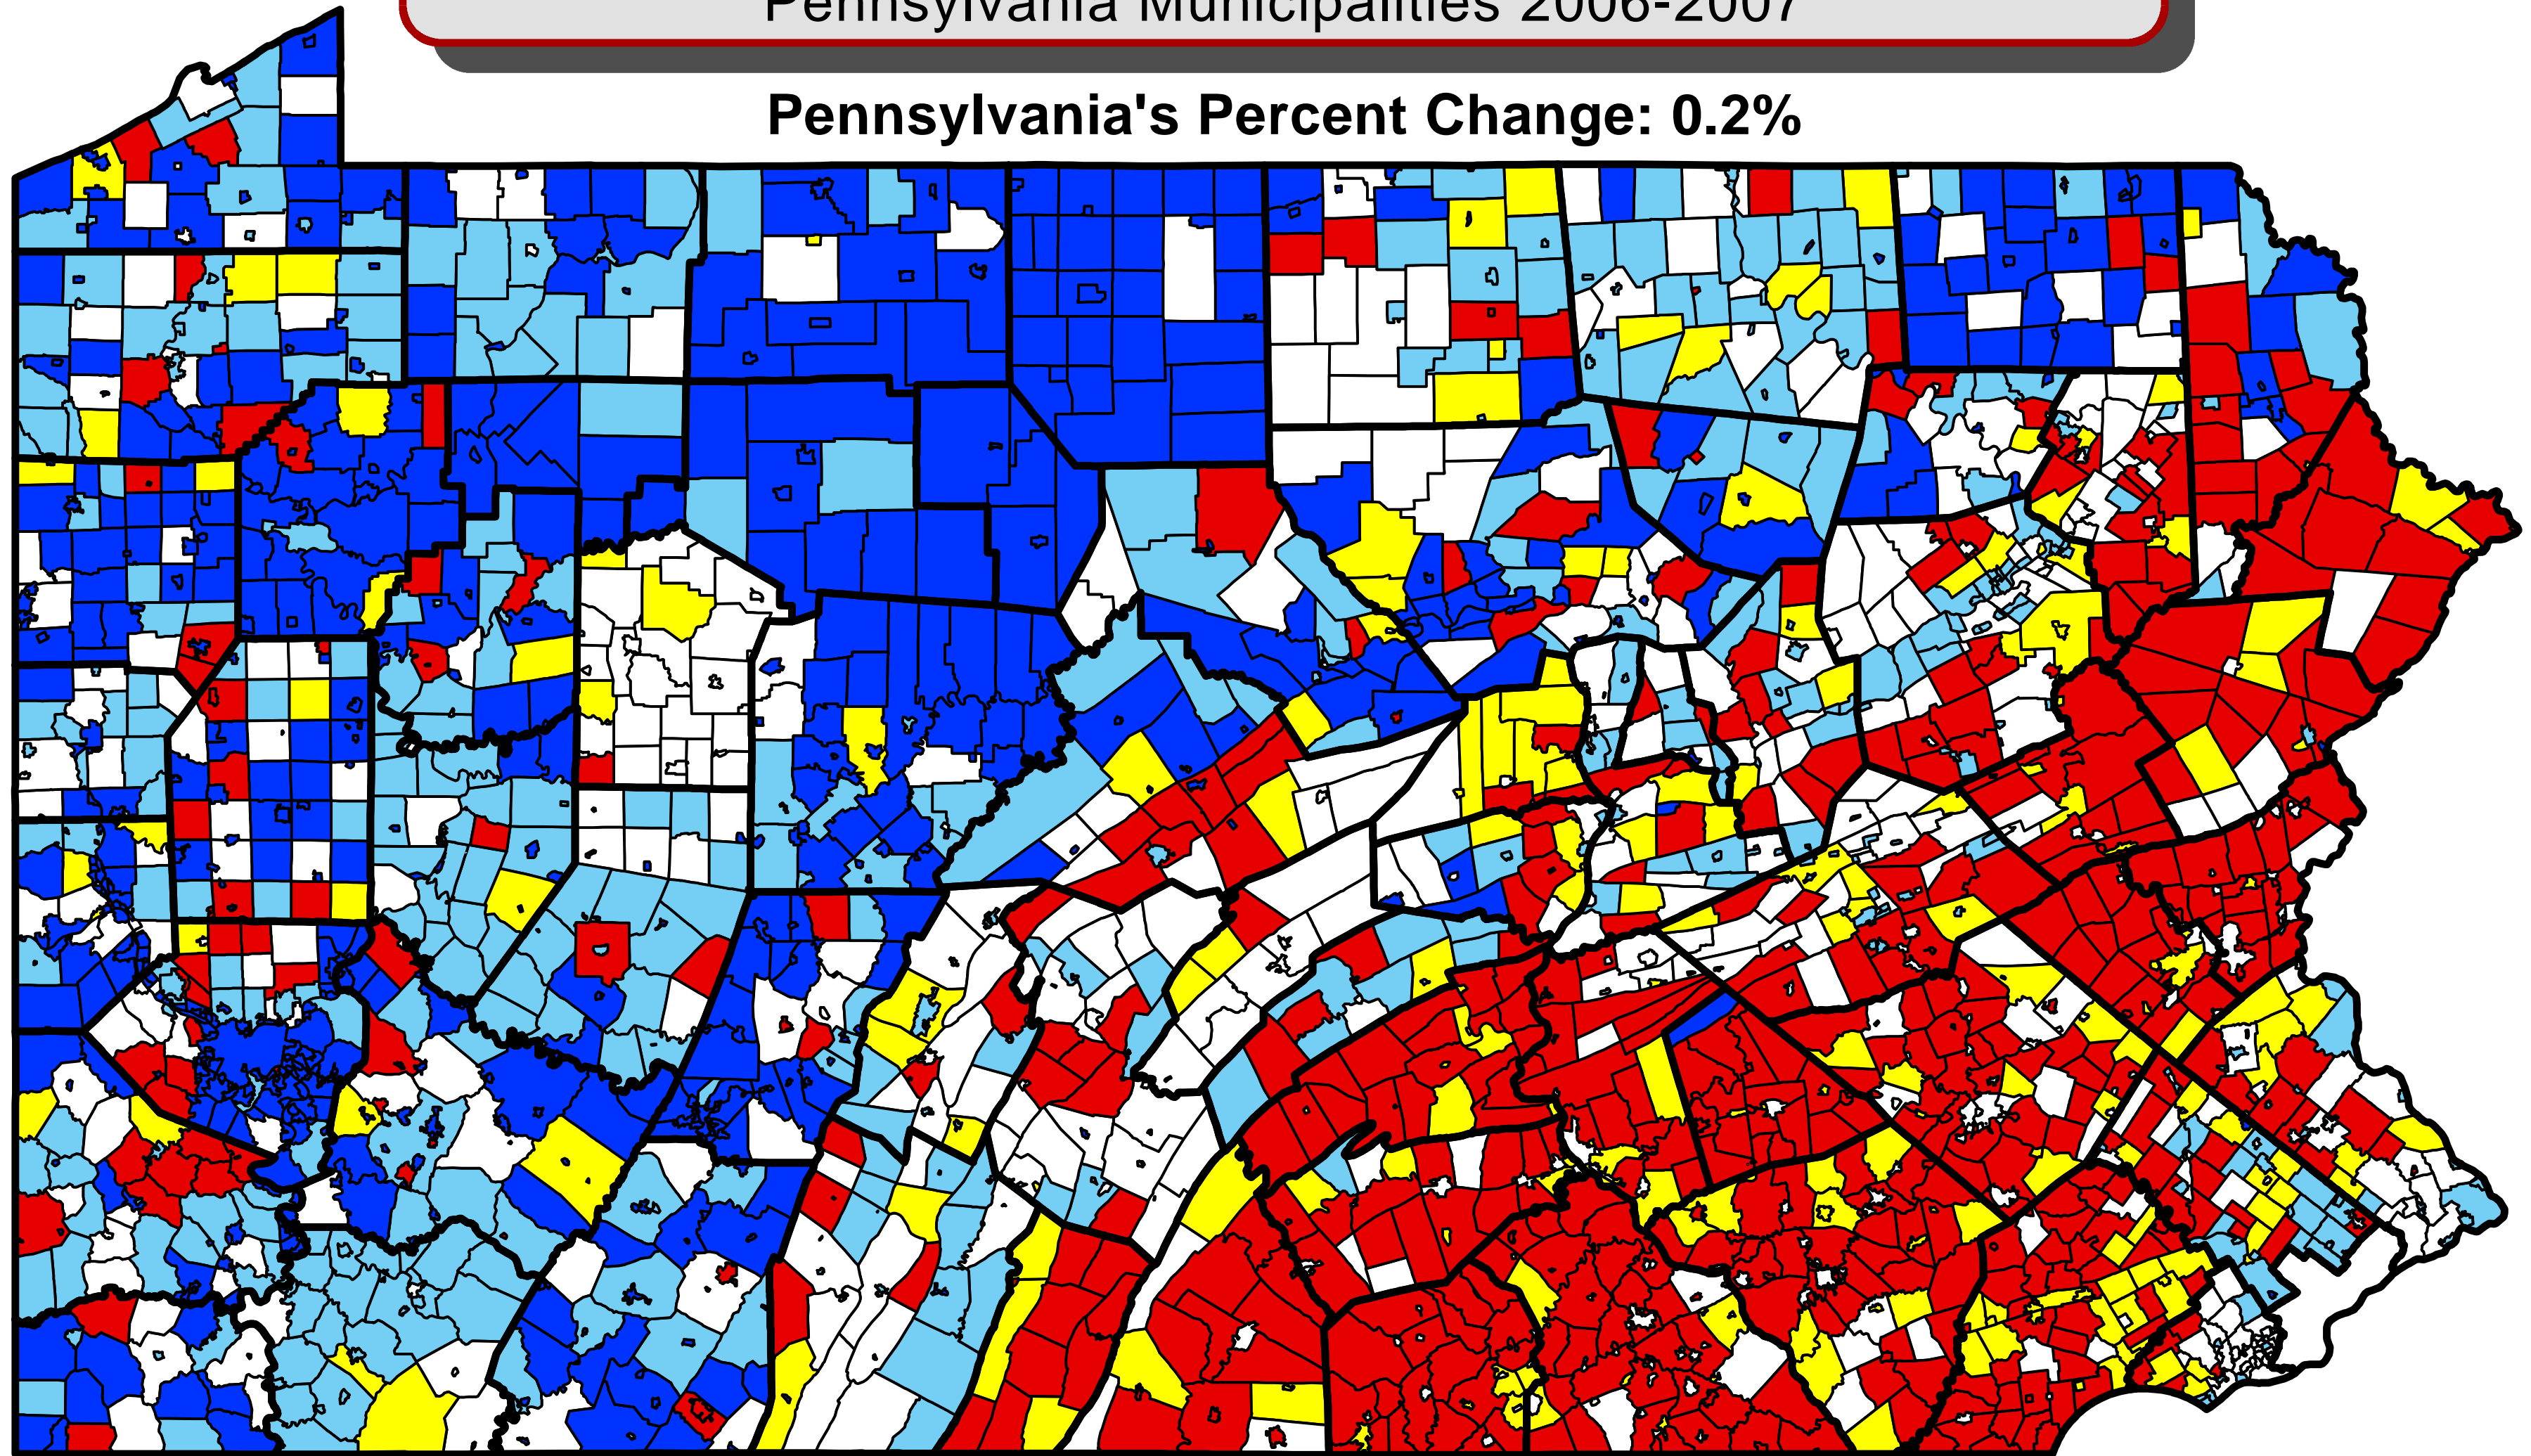

Estimated Population Percent Change

July 1, 2006 to July 1, 2007

Pennsylvania Municipalities 2006-2007

Pennsylvania's Percent Change: 0.2%

Percent Change