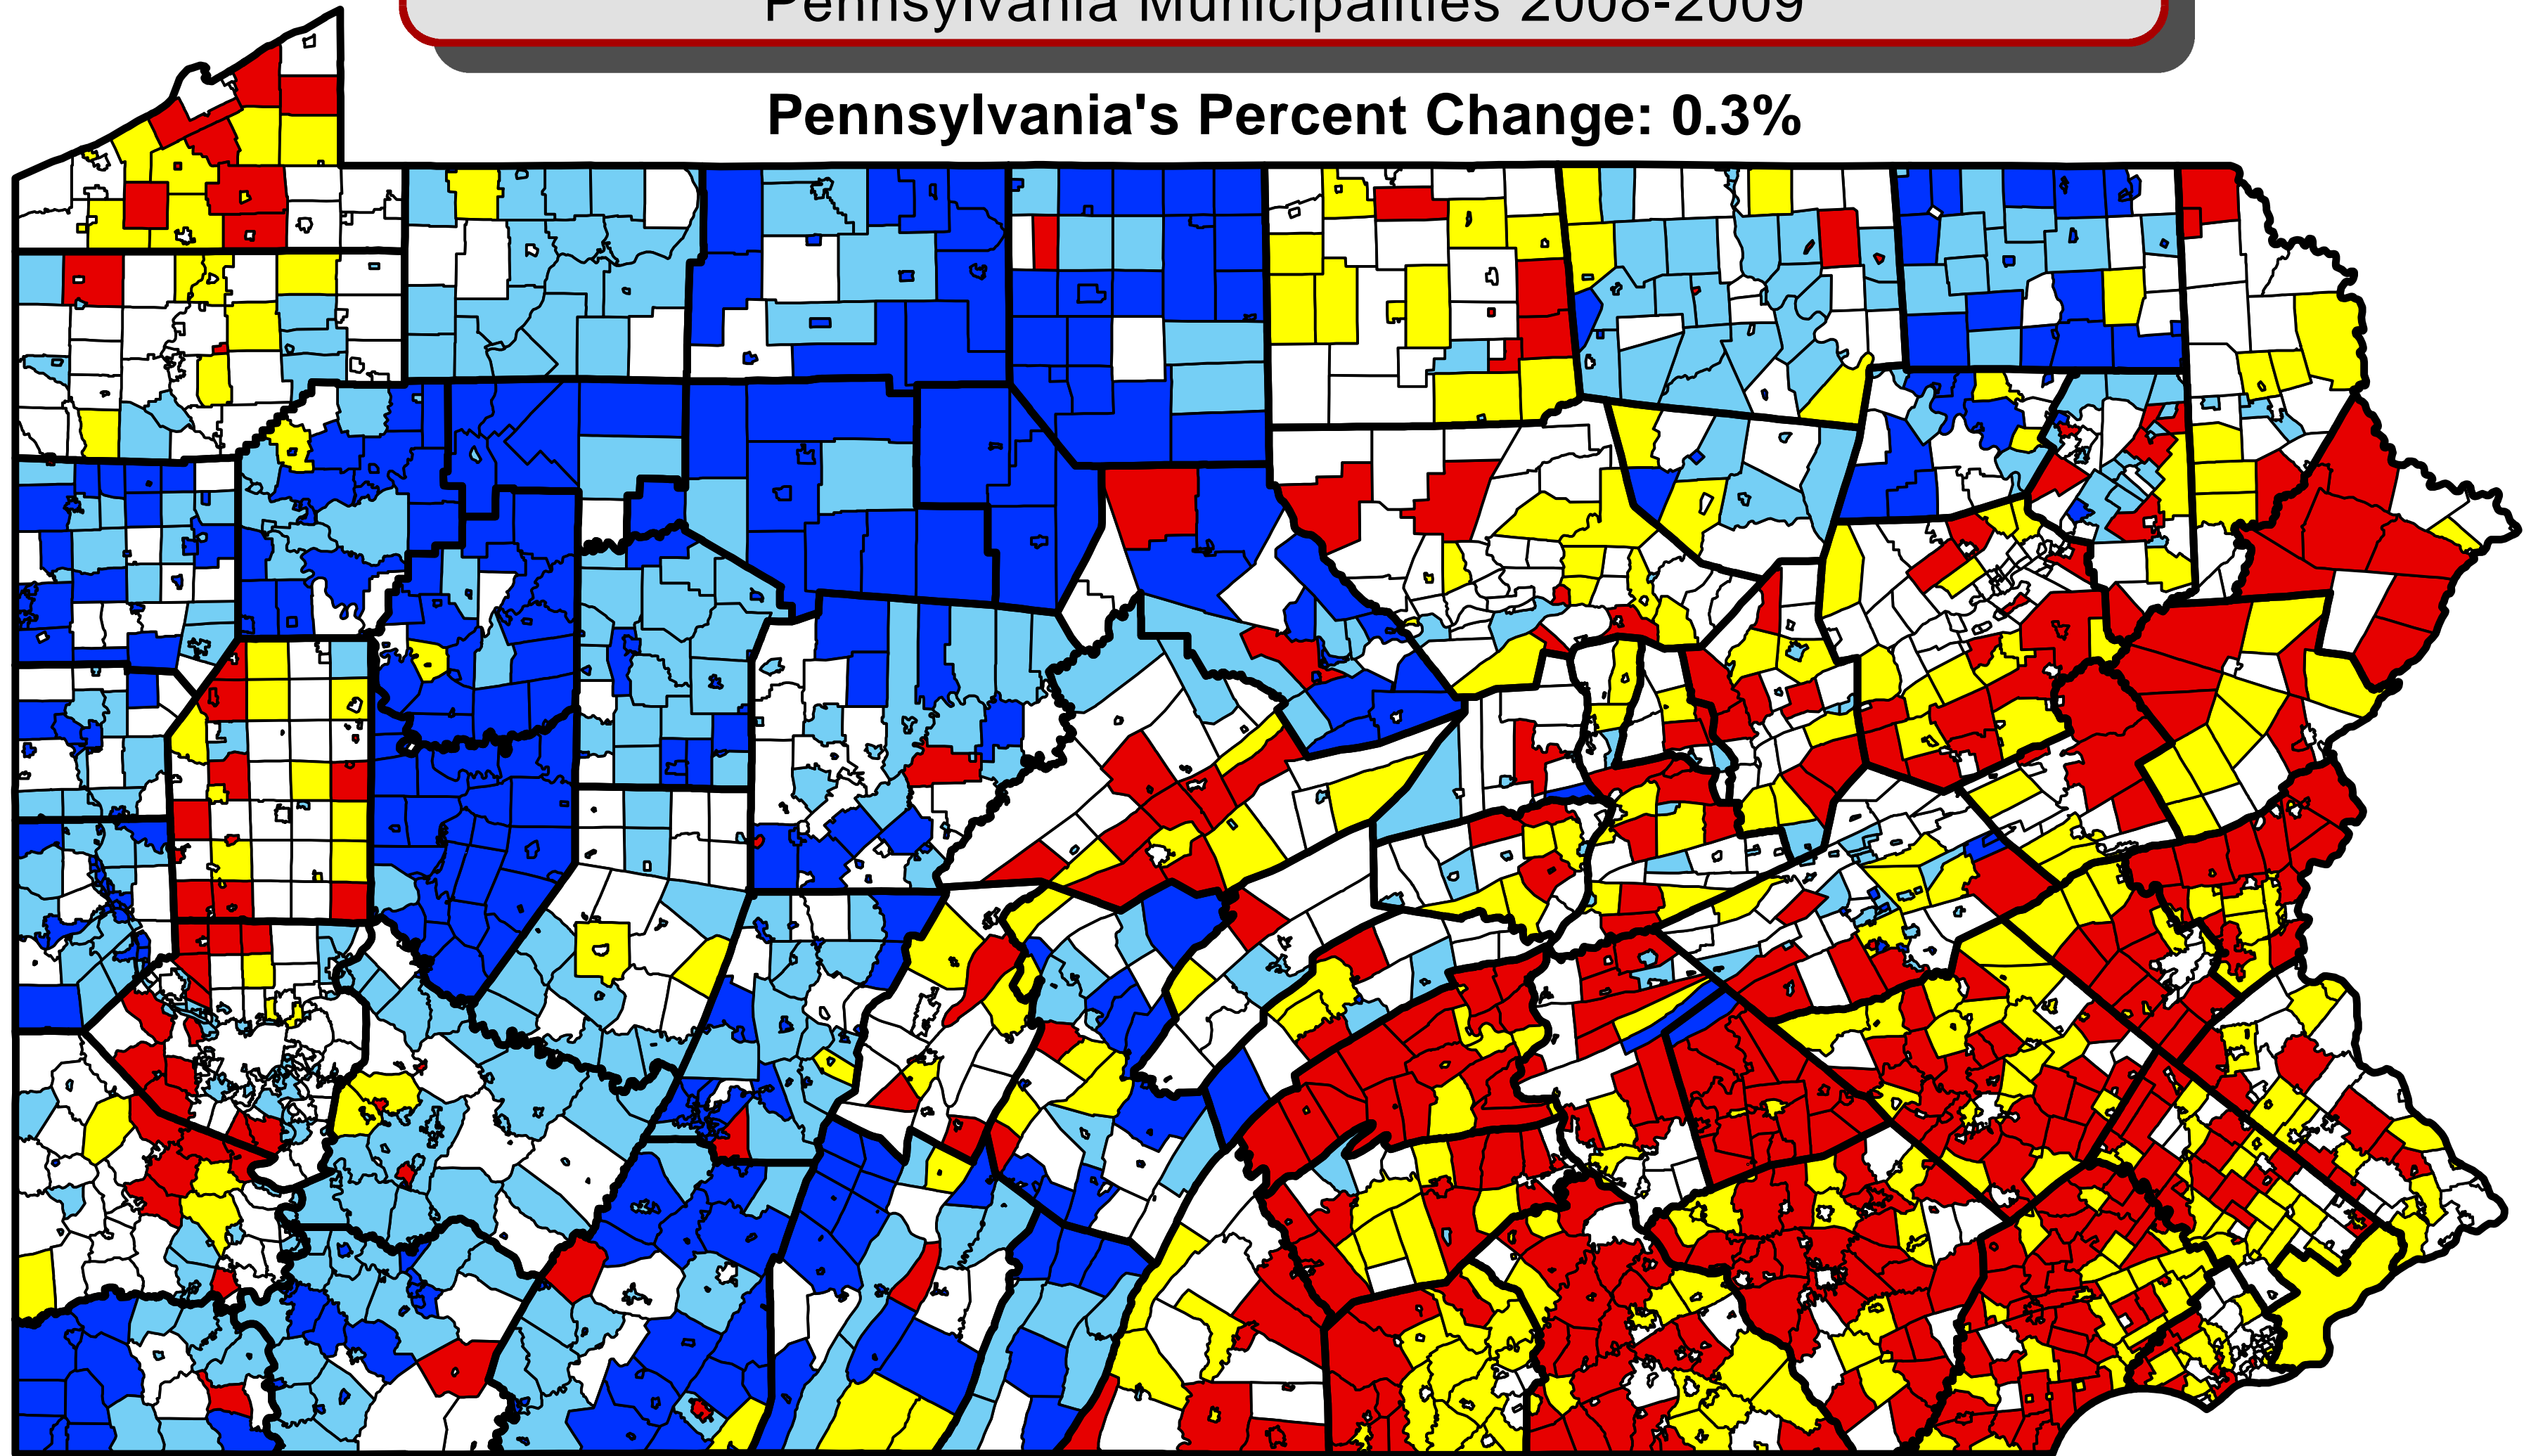

Estimated Population Percent Change

July 1, 2008 to July 1, 2009

Pennsylvania Municipalities 2008-2009

Pennsylvania's Percent Change: 0.3%

Percent Change