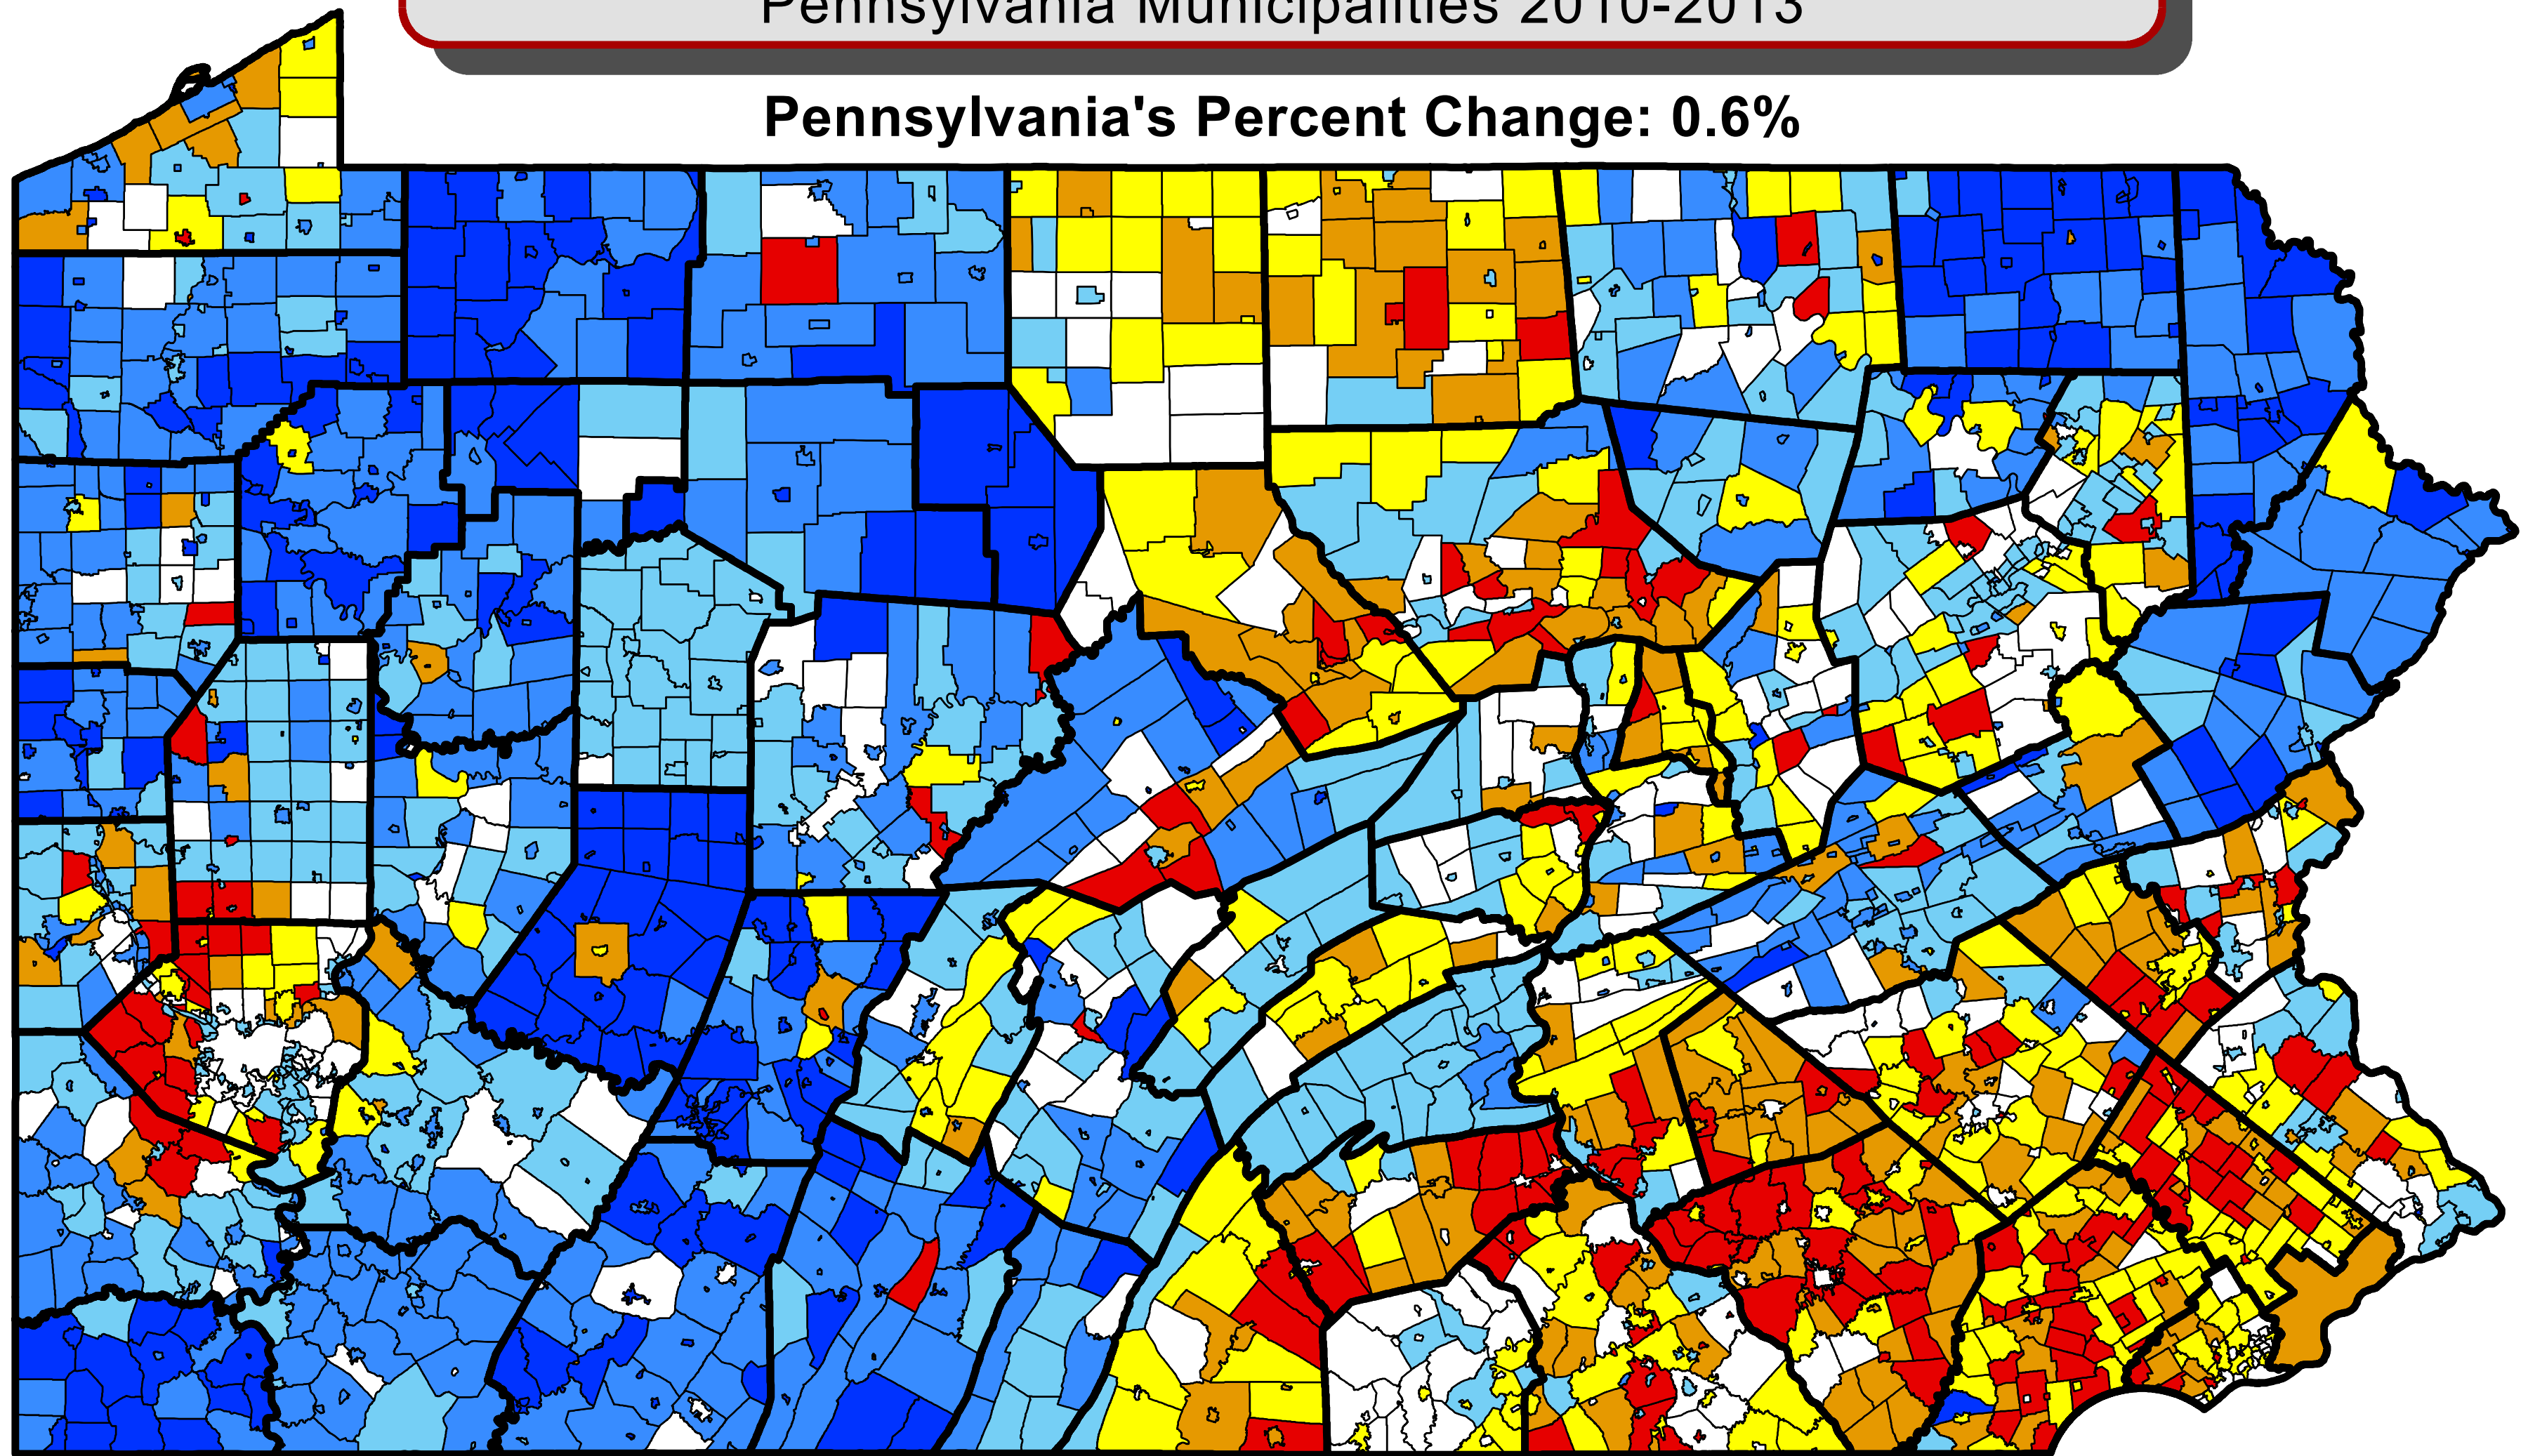

Estimated Population Percent Change

April 1, 2010 Estimate Base to July 1, 2013

Pennsylvania Municipalities 2010-2013

Pennsylvania's Percent Change: 0.6%

Percent Change