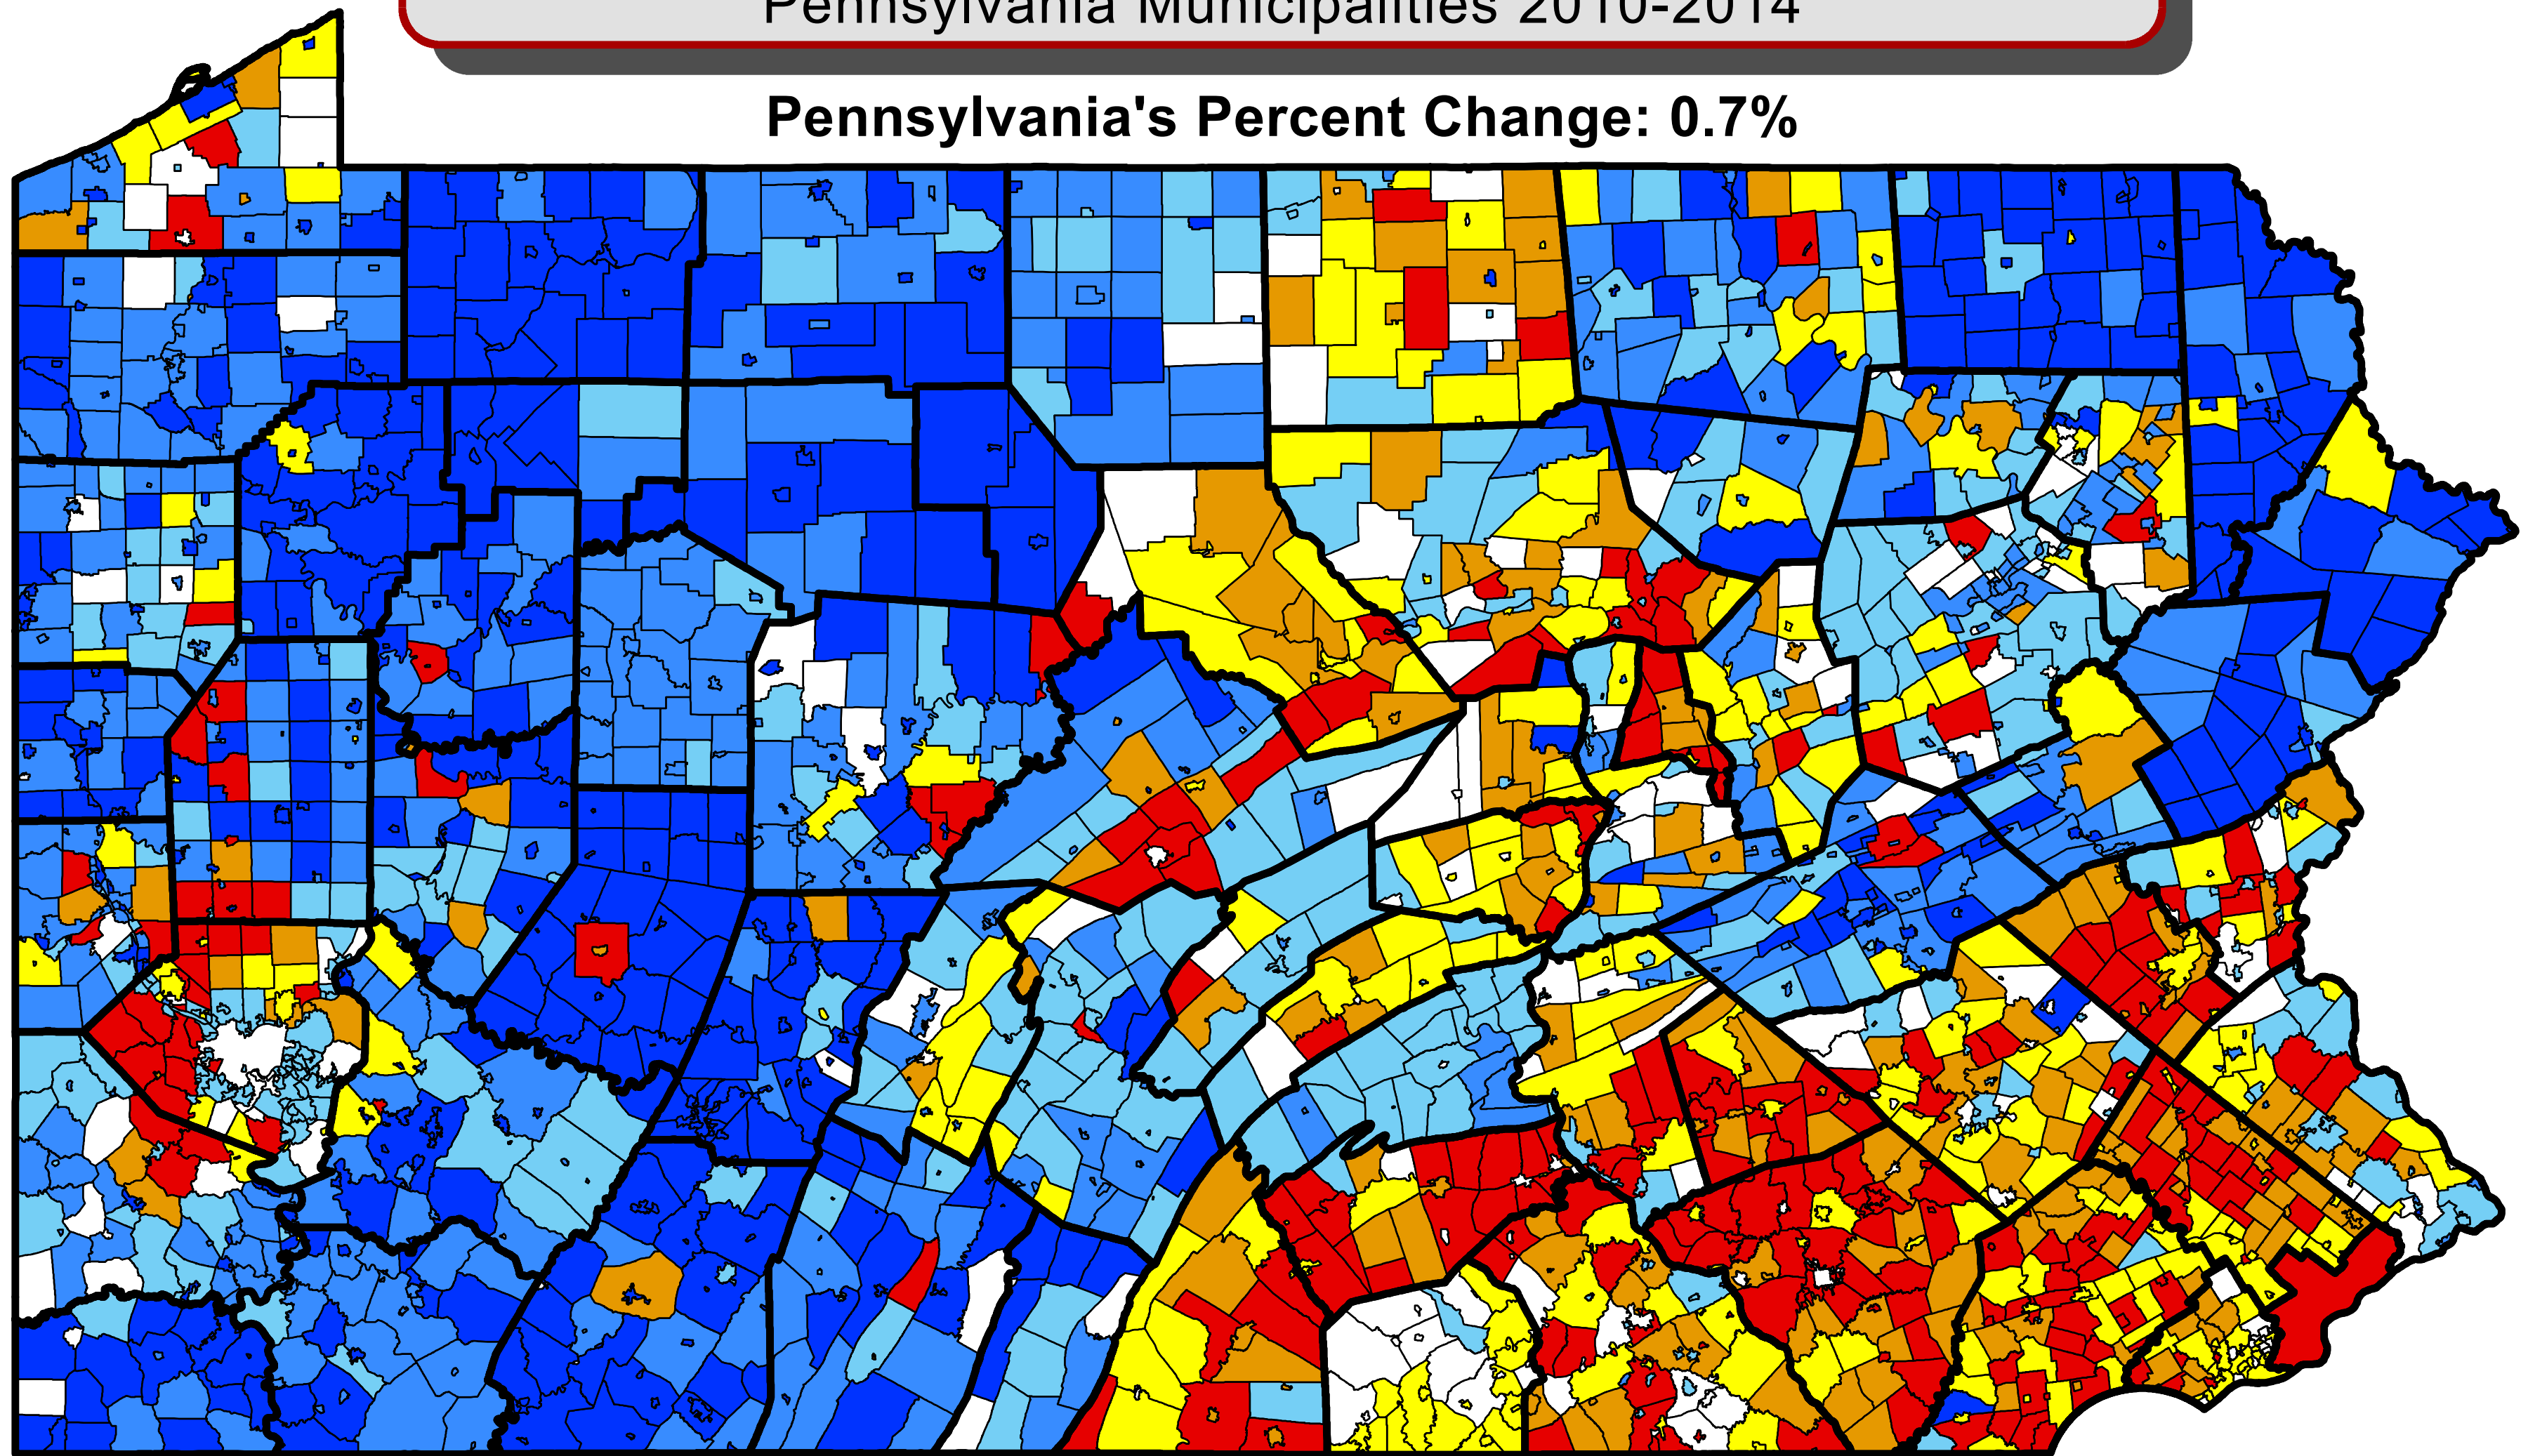

Estimated Population Percent Change

April 1, 2010 Estimate Base to July 1, 2014

Pennsylvania Municipalities 2010-2014

Pennsylvania's Percent Change: 0.7%

Percent Change