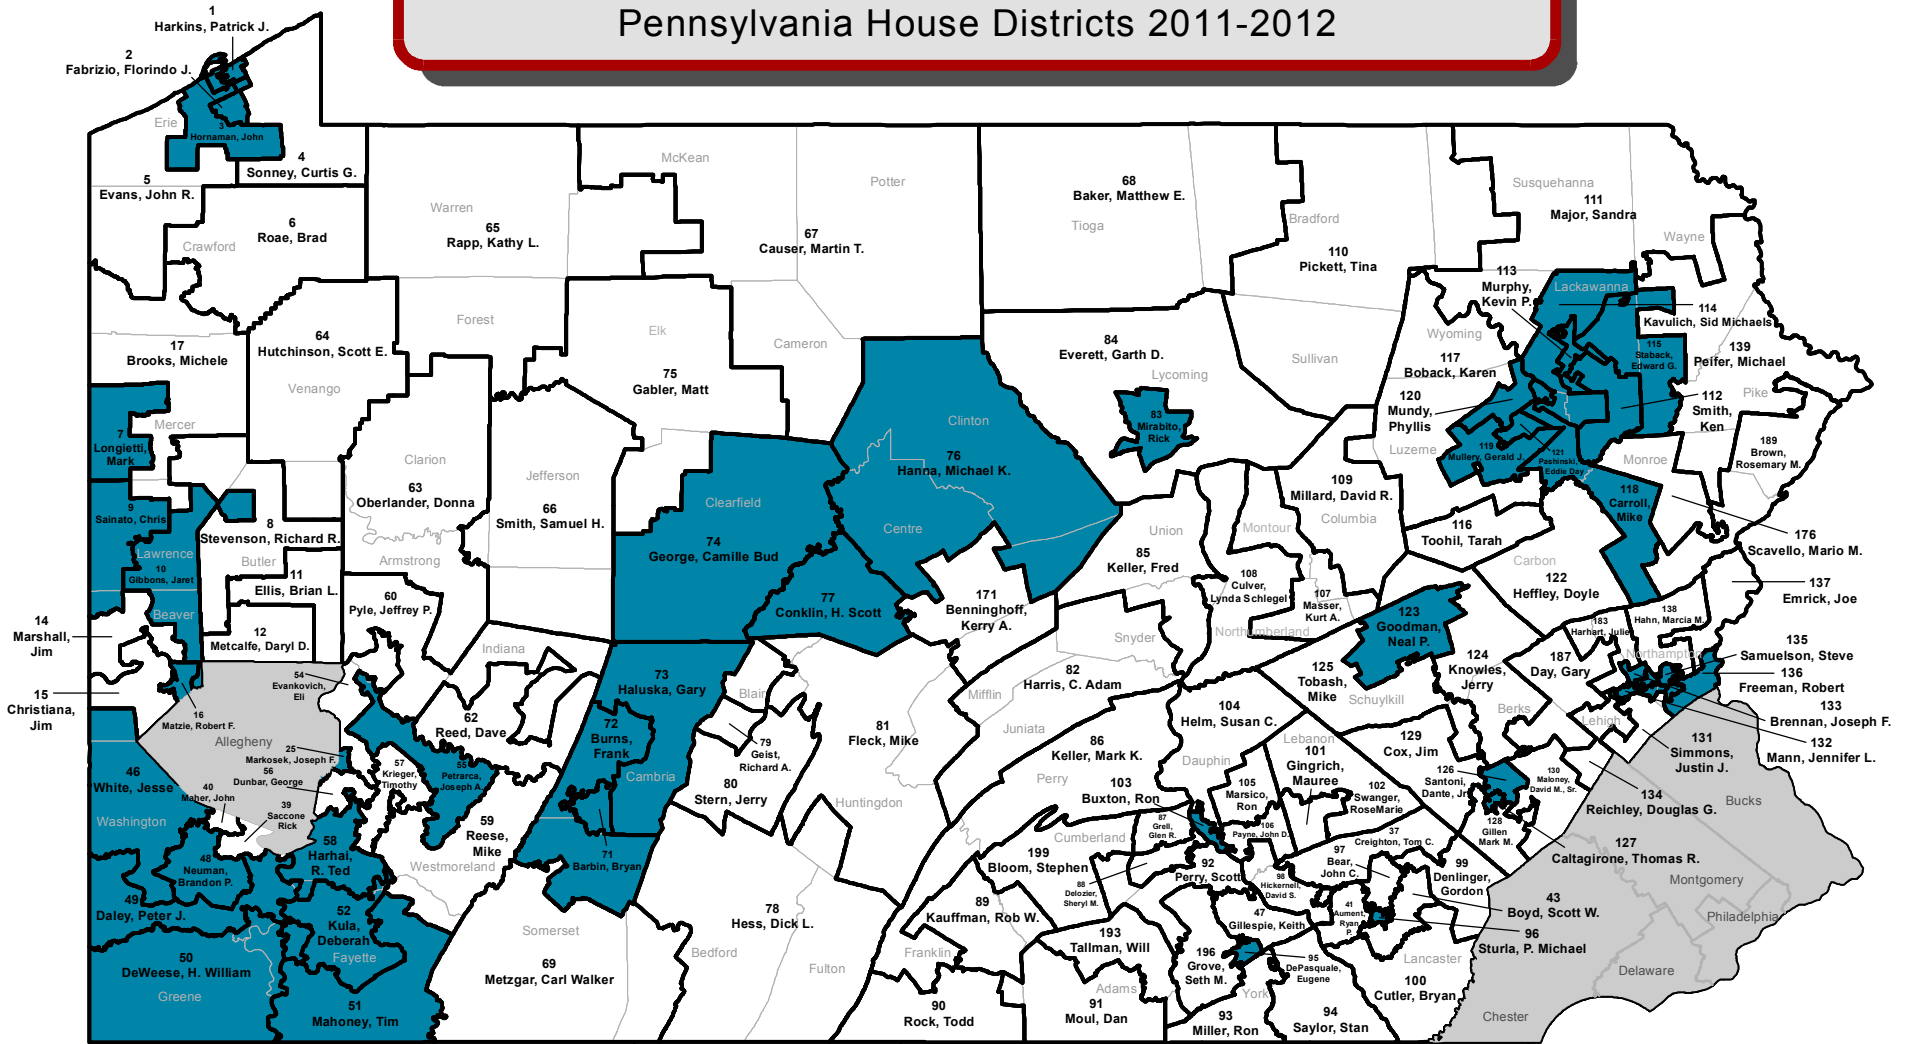

# Pennsylvania State House Districts

Pennsylvania House Districts 2011-2012

## Boundary

- County
- Legislative District

## Political Party

- Democrat
- Republican