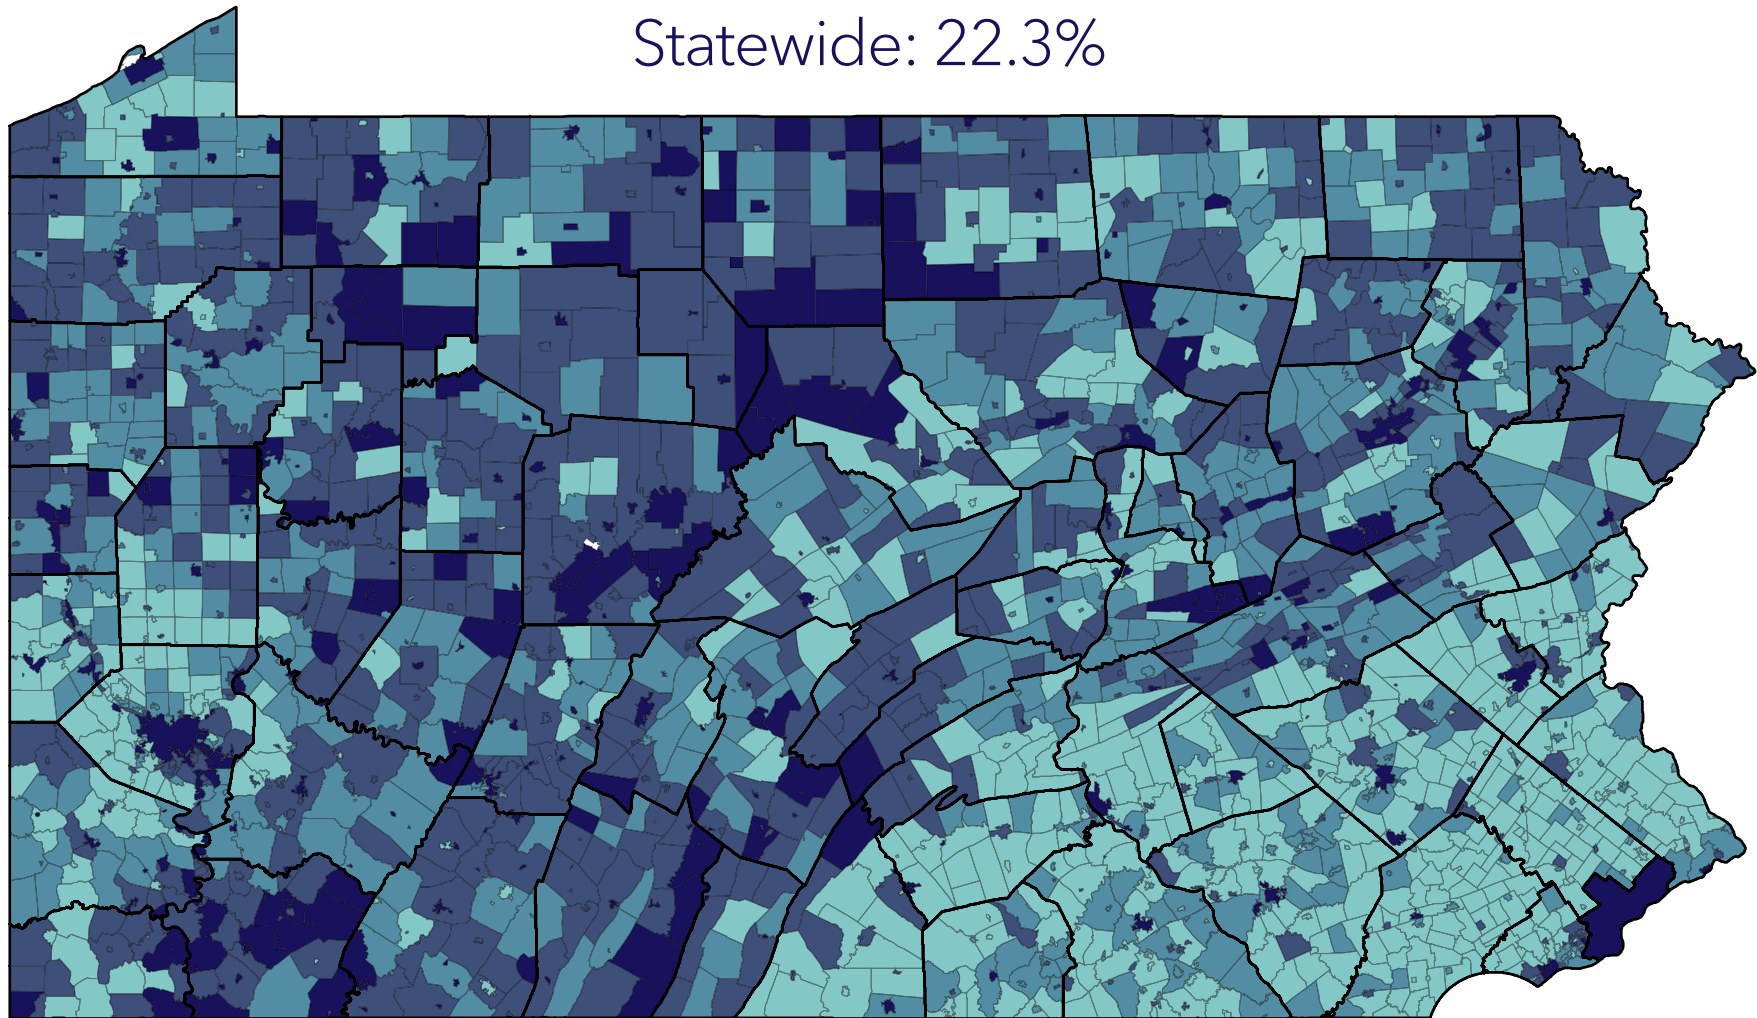

Percent of Households with Median Household Incomes Below \$25,000 by Municipality

Statewide: 22.3%

Less than 15.0% 15.0% to 19.9% 20.0% to 29.9% 30.0% or More

PennState
Harrisburg

Pennsylvania
State Data Center

U.S. Census Bureau
2012-2016 ACS 5-Year Estimates