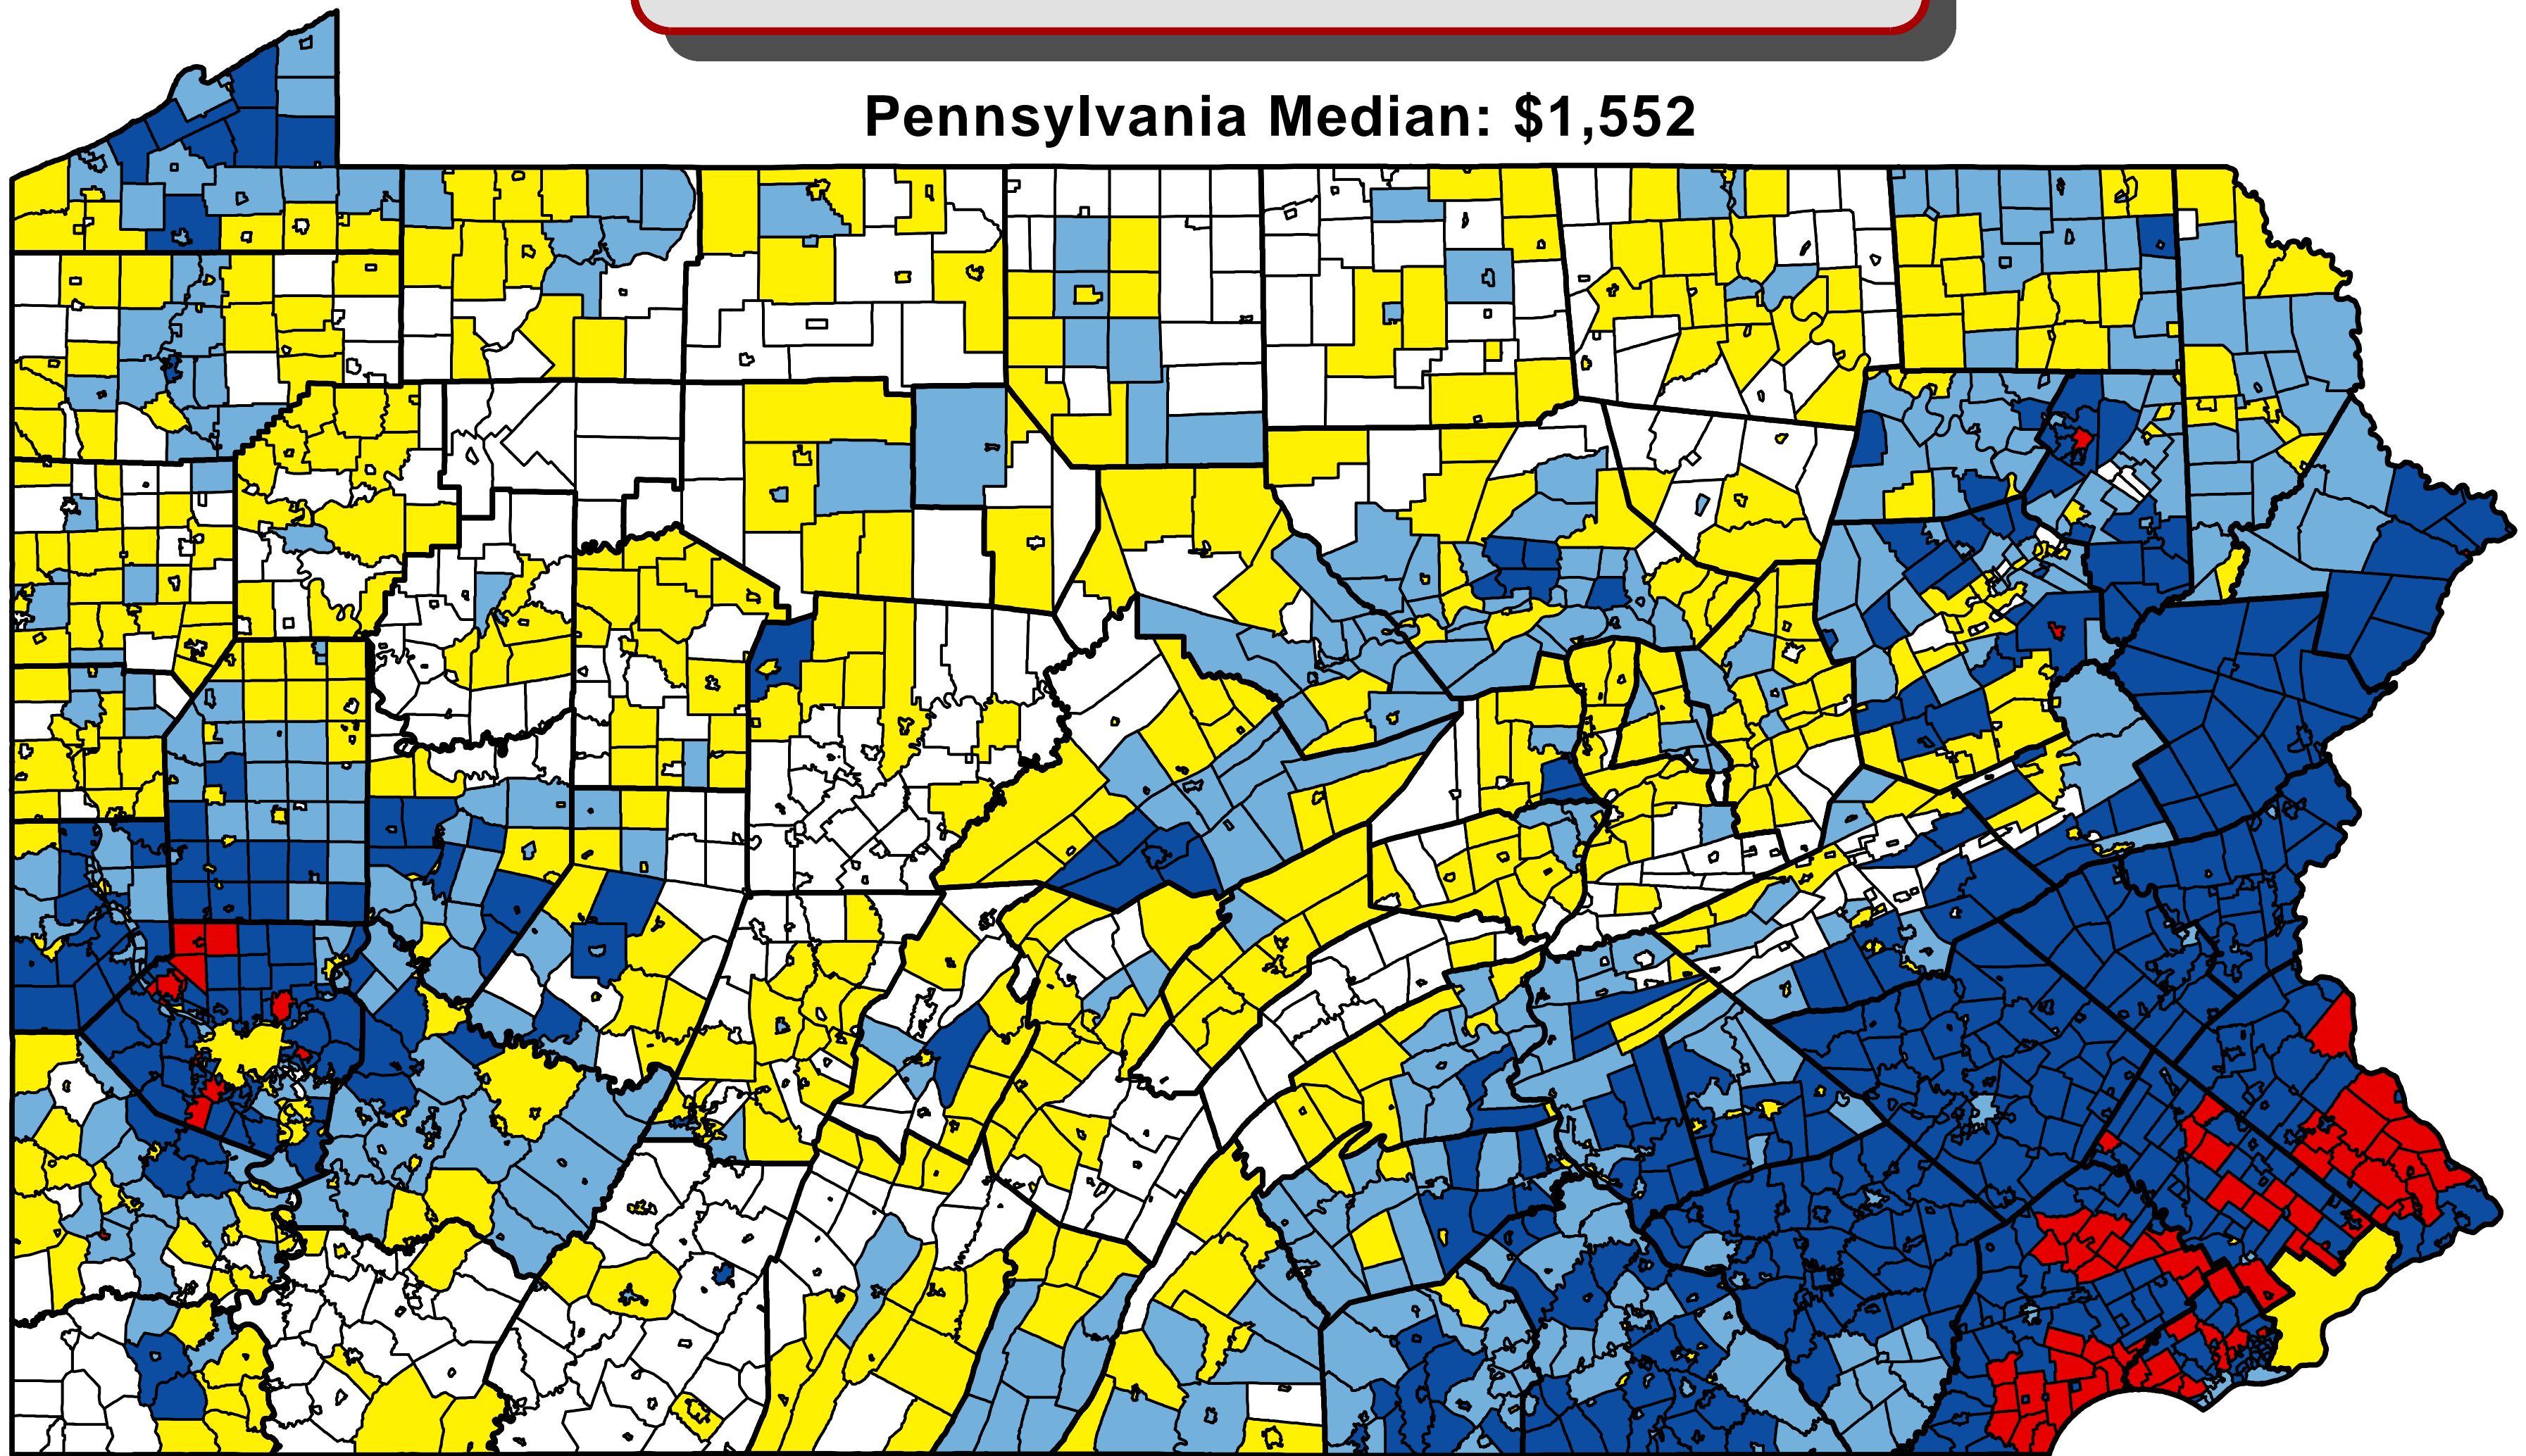

Median Real Estate Taxes

Pennsylvania Municipalities 2000

Pennsylvania Median: \$1,552

Dollars