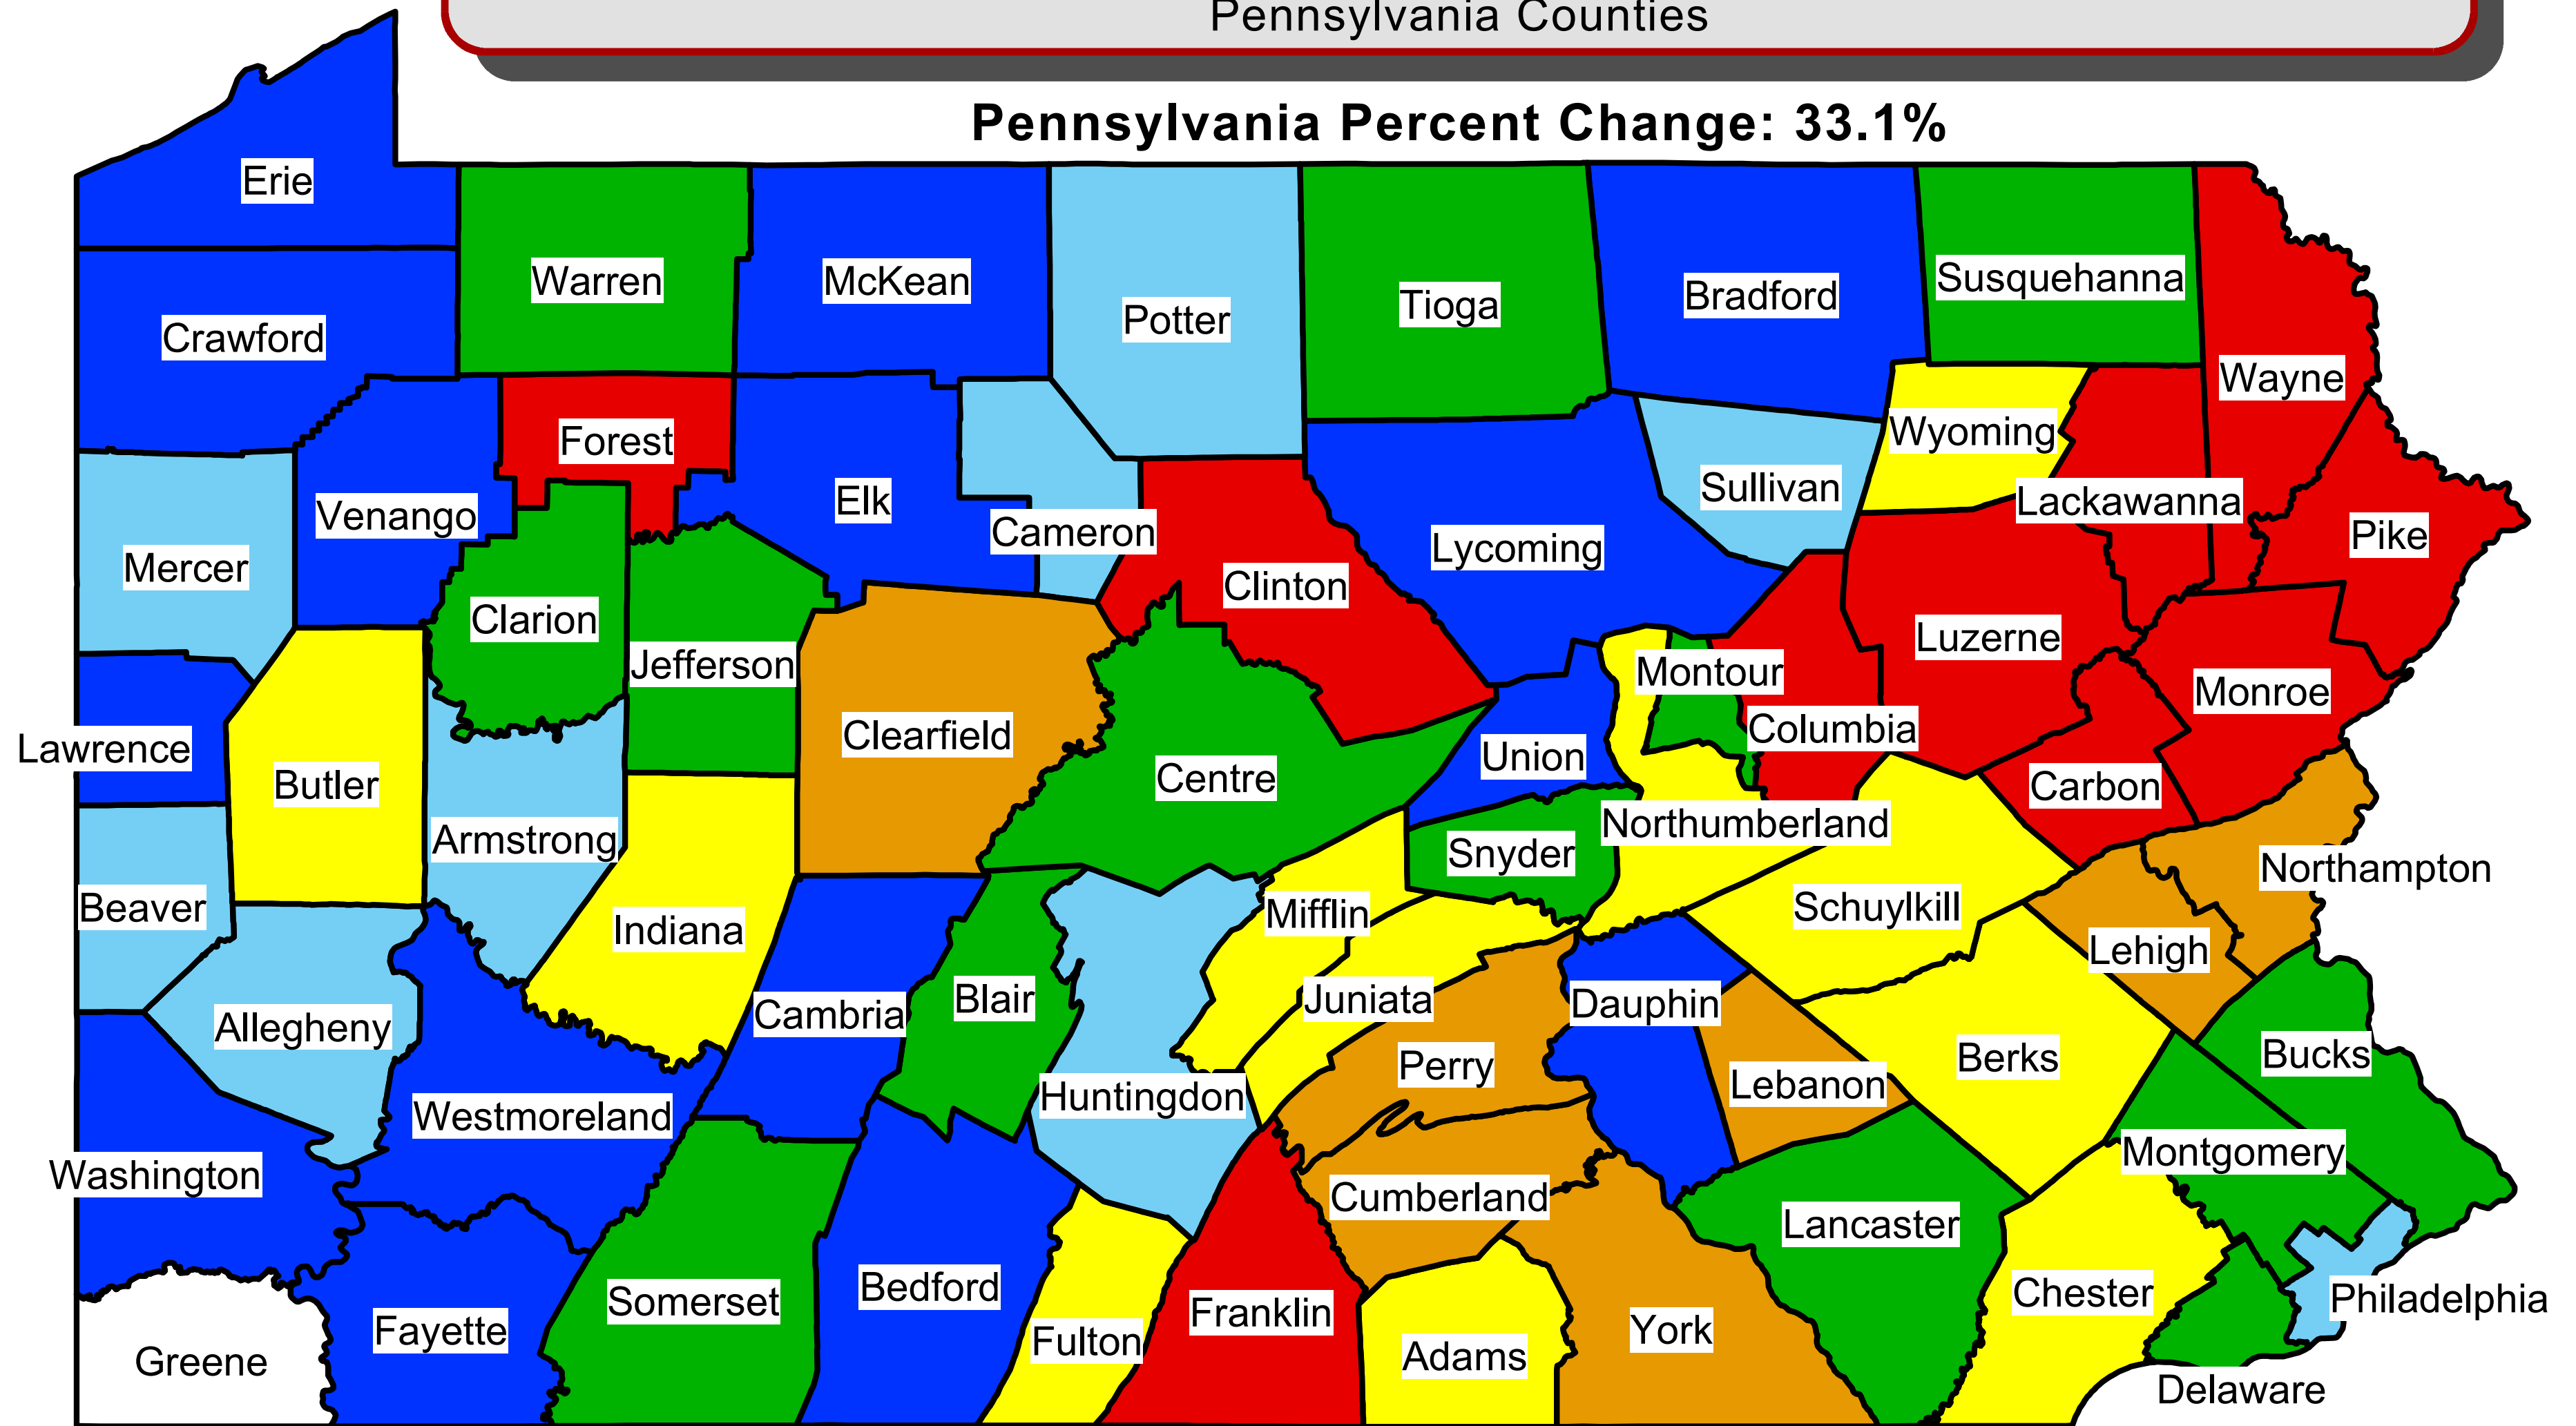

Decennial Minority* Population Percent Change

April 1, 2000 to April 1, 2010

(*Minority is defined as Total Population minus White Alone Non-Hispanic.)

Pennsylvania Counties

Pennsylvania Percent Change: 33.1%

Percent Change