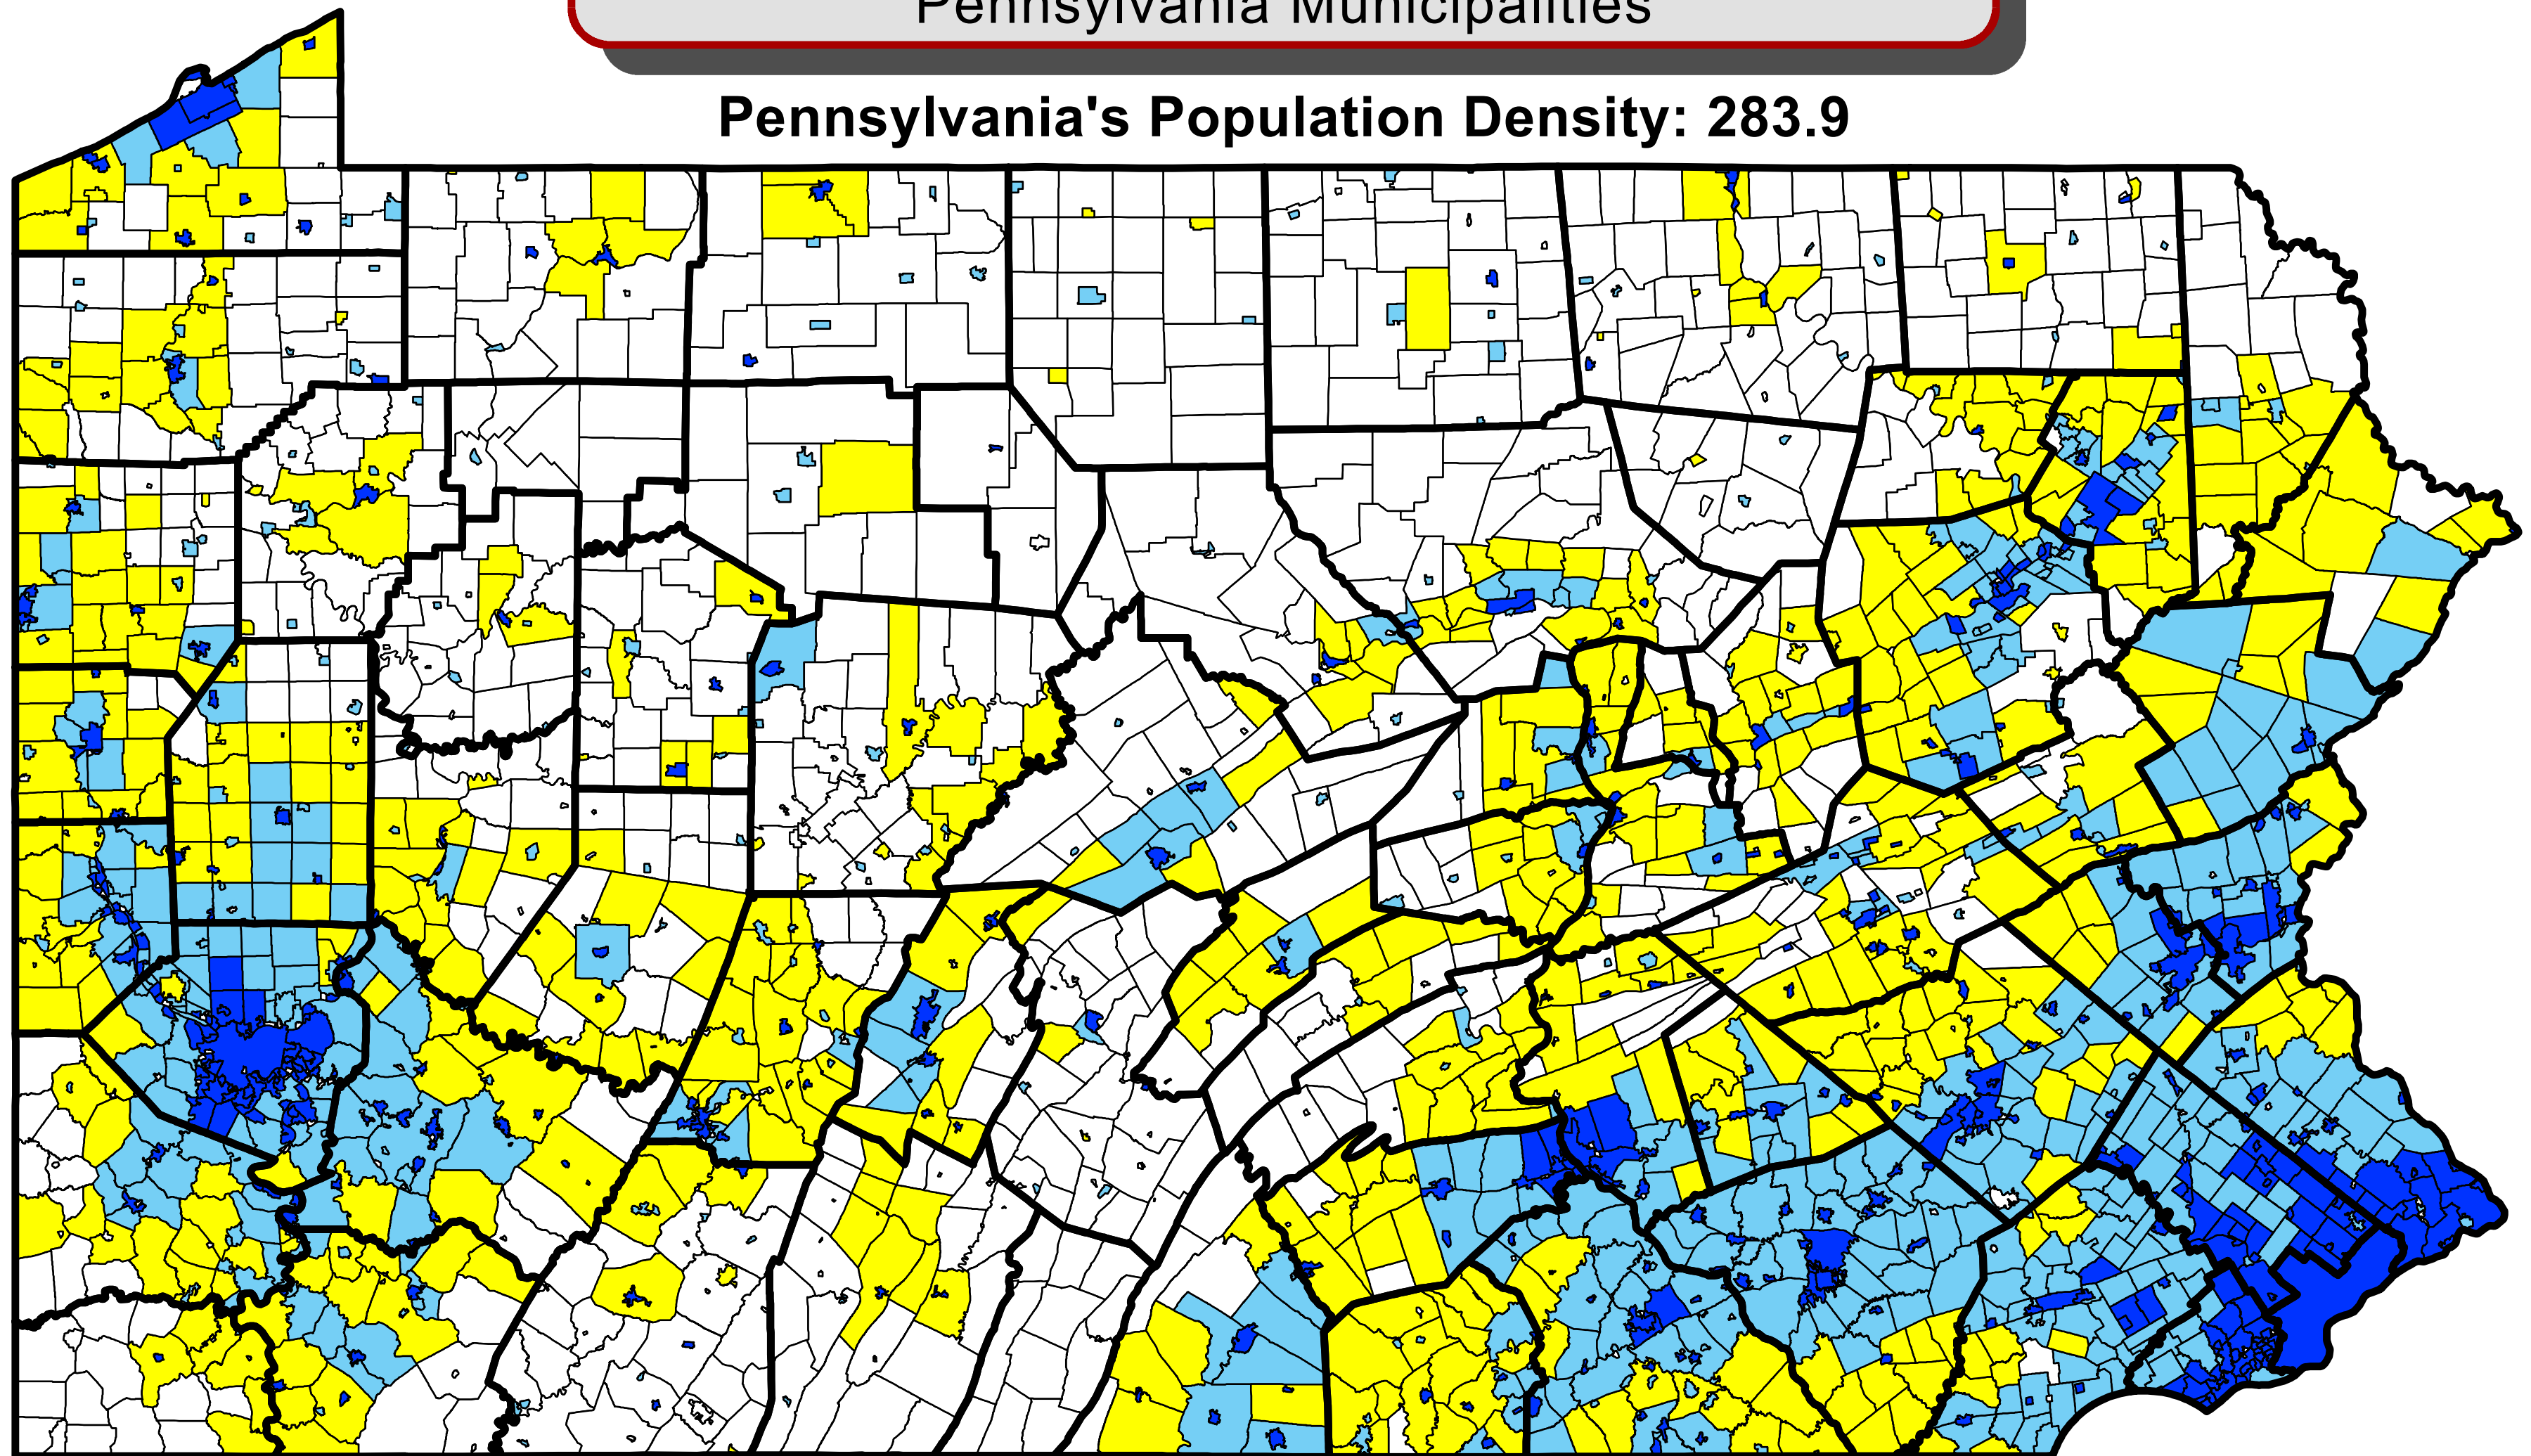

Population Density for 2010

April 1, 2010

Pennsylvania Municipalities

Pennsylvania's Population Density: 283.9

Persons per Square Mile