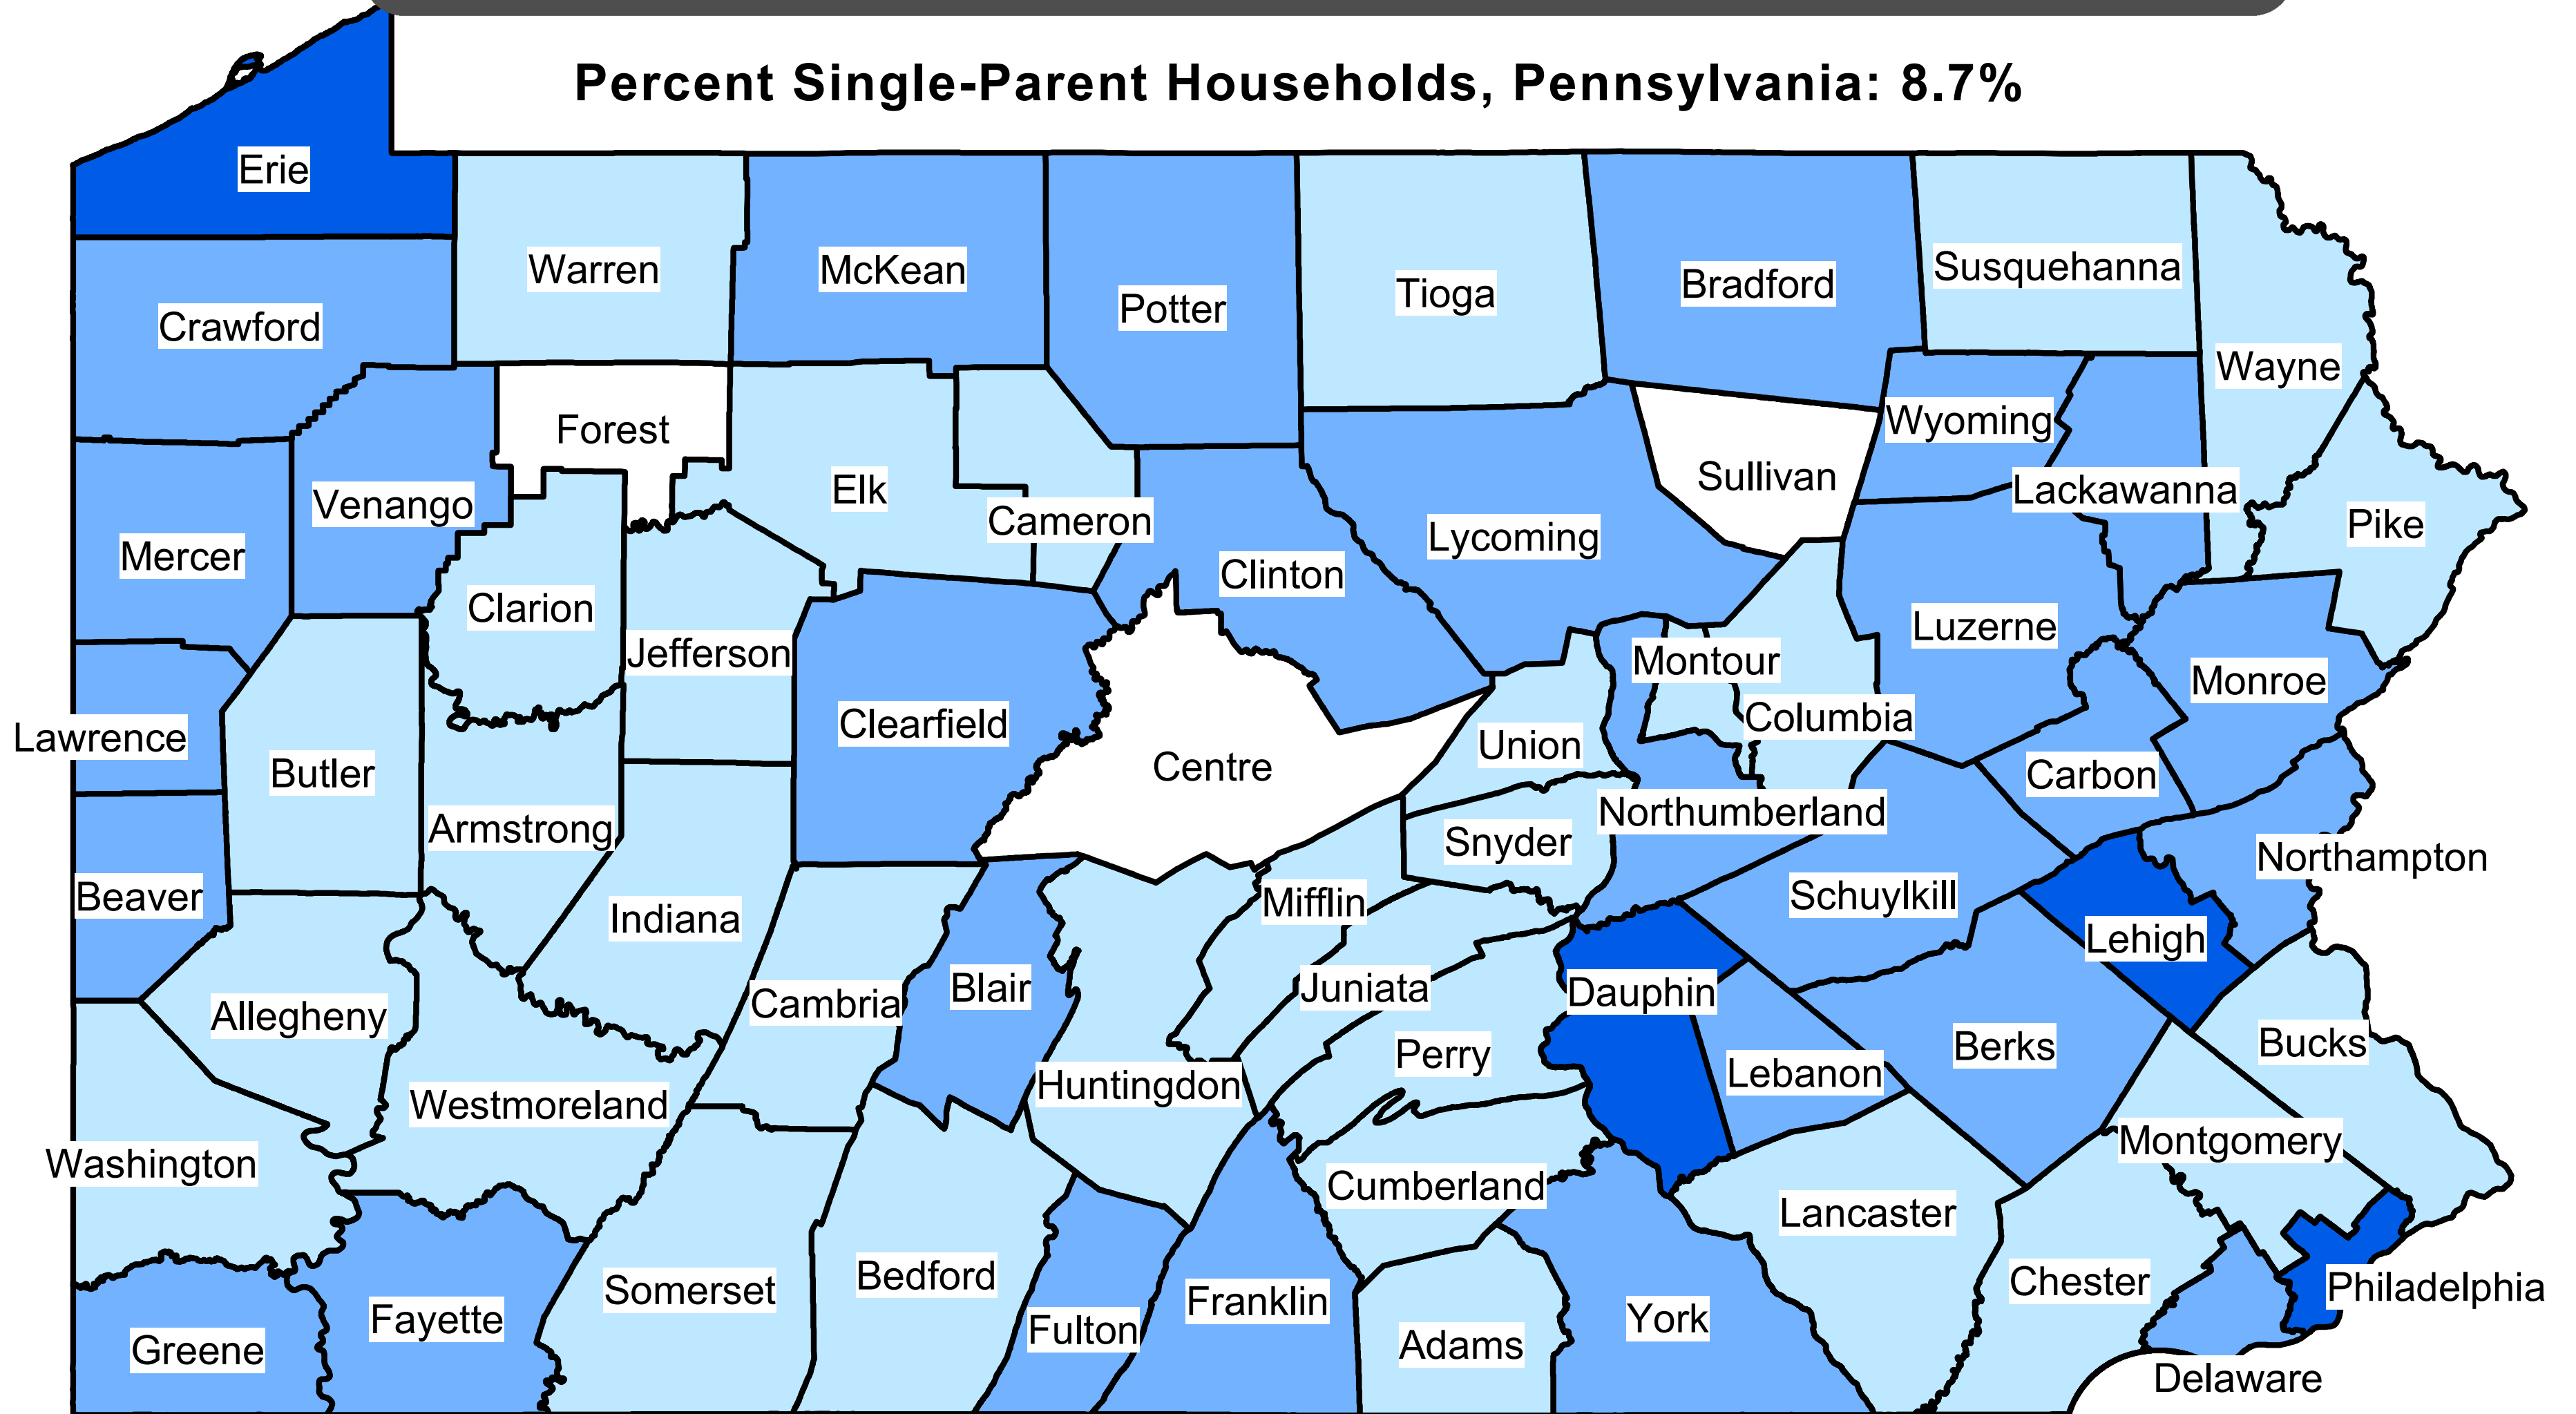

Percent Single-Parent Households

As Percent of Total Households

Pennsylvania Counties: 2010

Percent Single-Parent Households, Pennsylvania: 8.7%

Percent