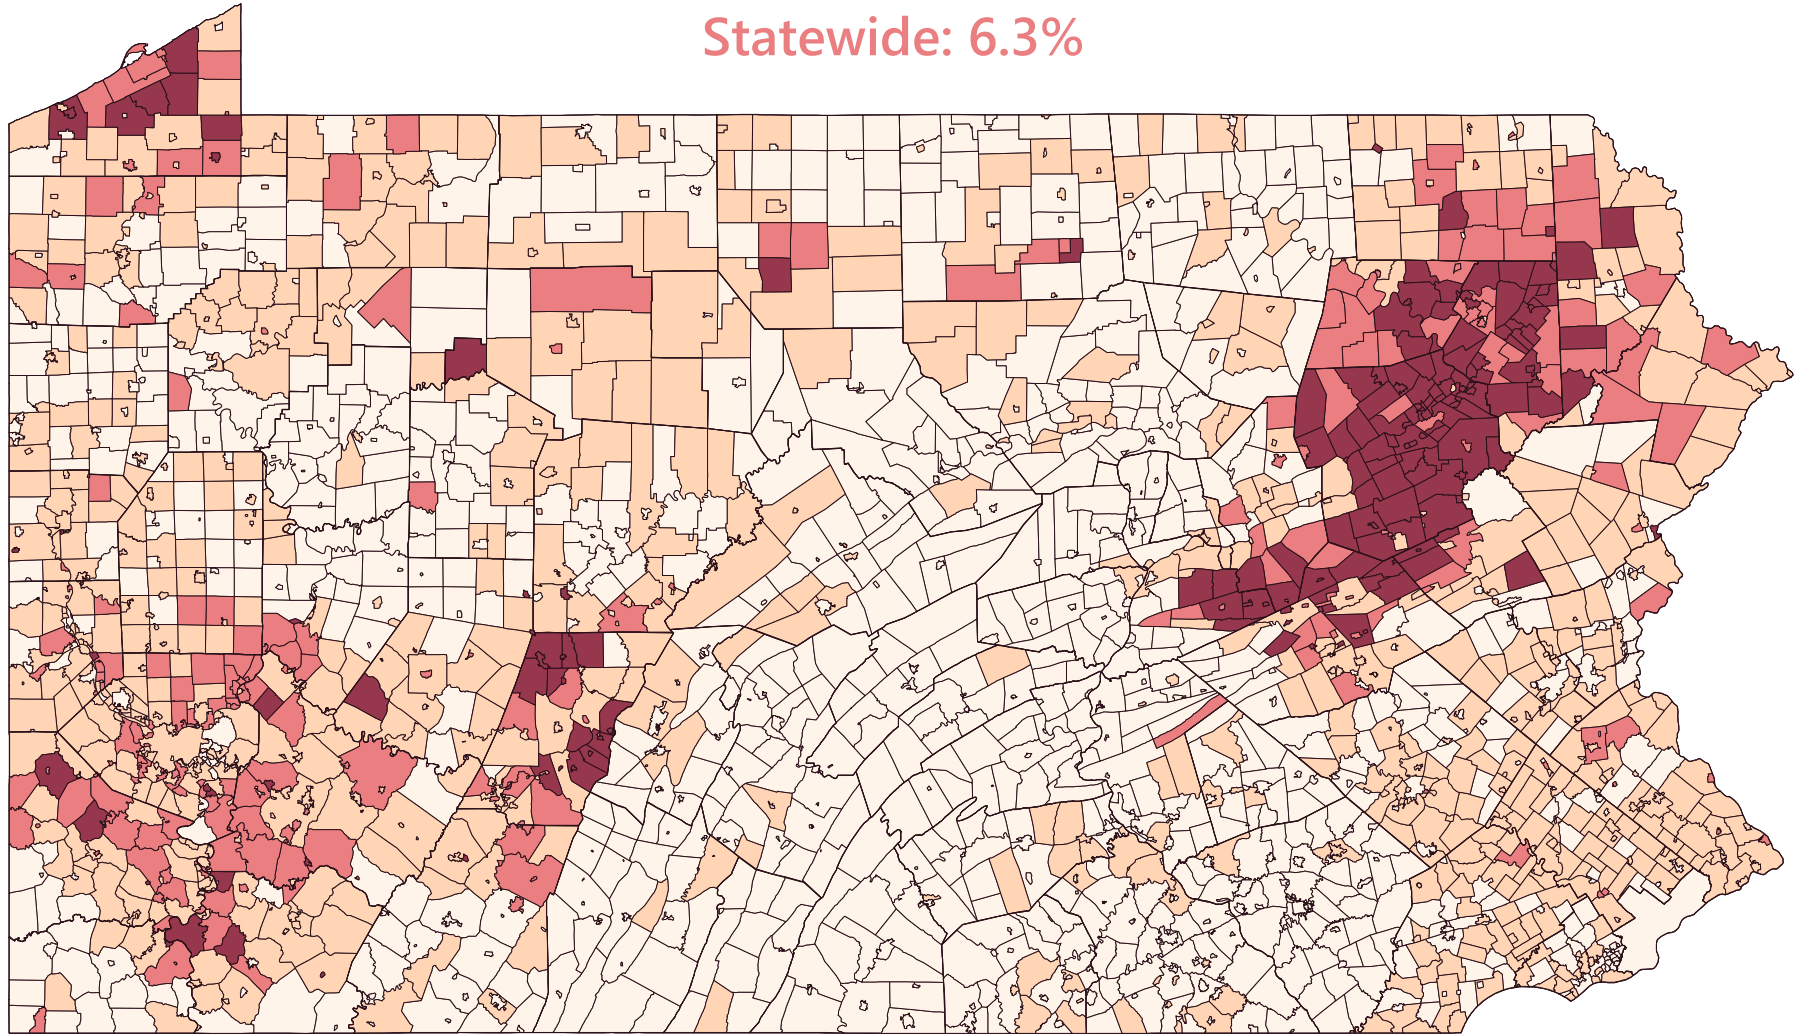

# Individuals Reporting Polish Ancestry

as a Percentage of the Total Population by Municipality

Statewide: 6.3%

Under 5.0%    5.0% to 9.9%    10.0% to 15.0%    Over 15.0%