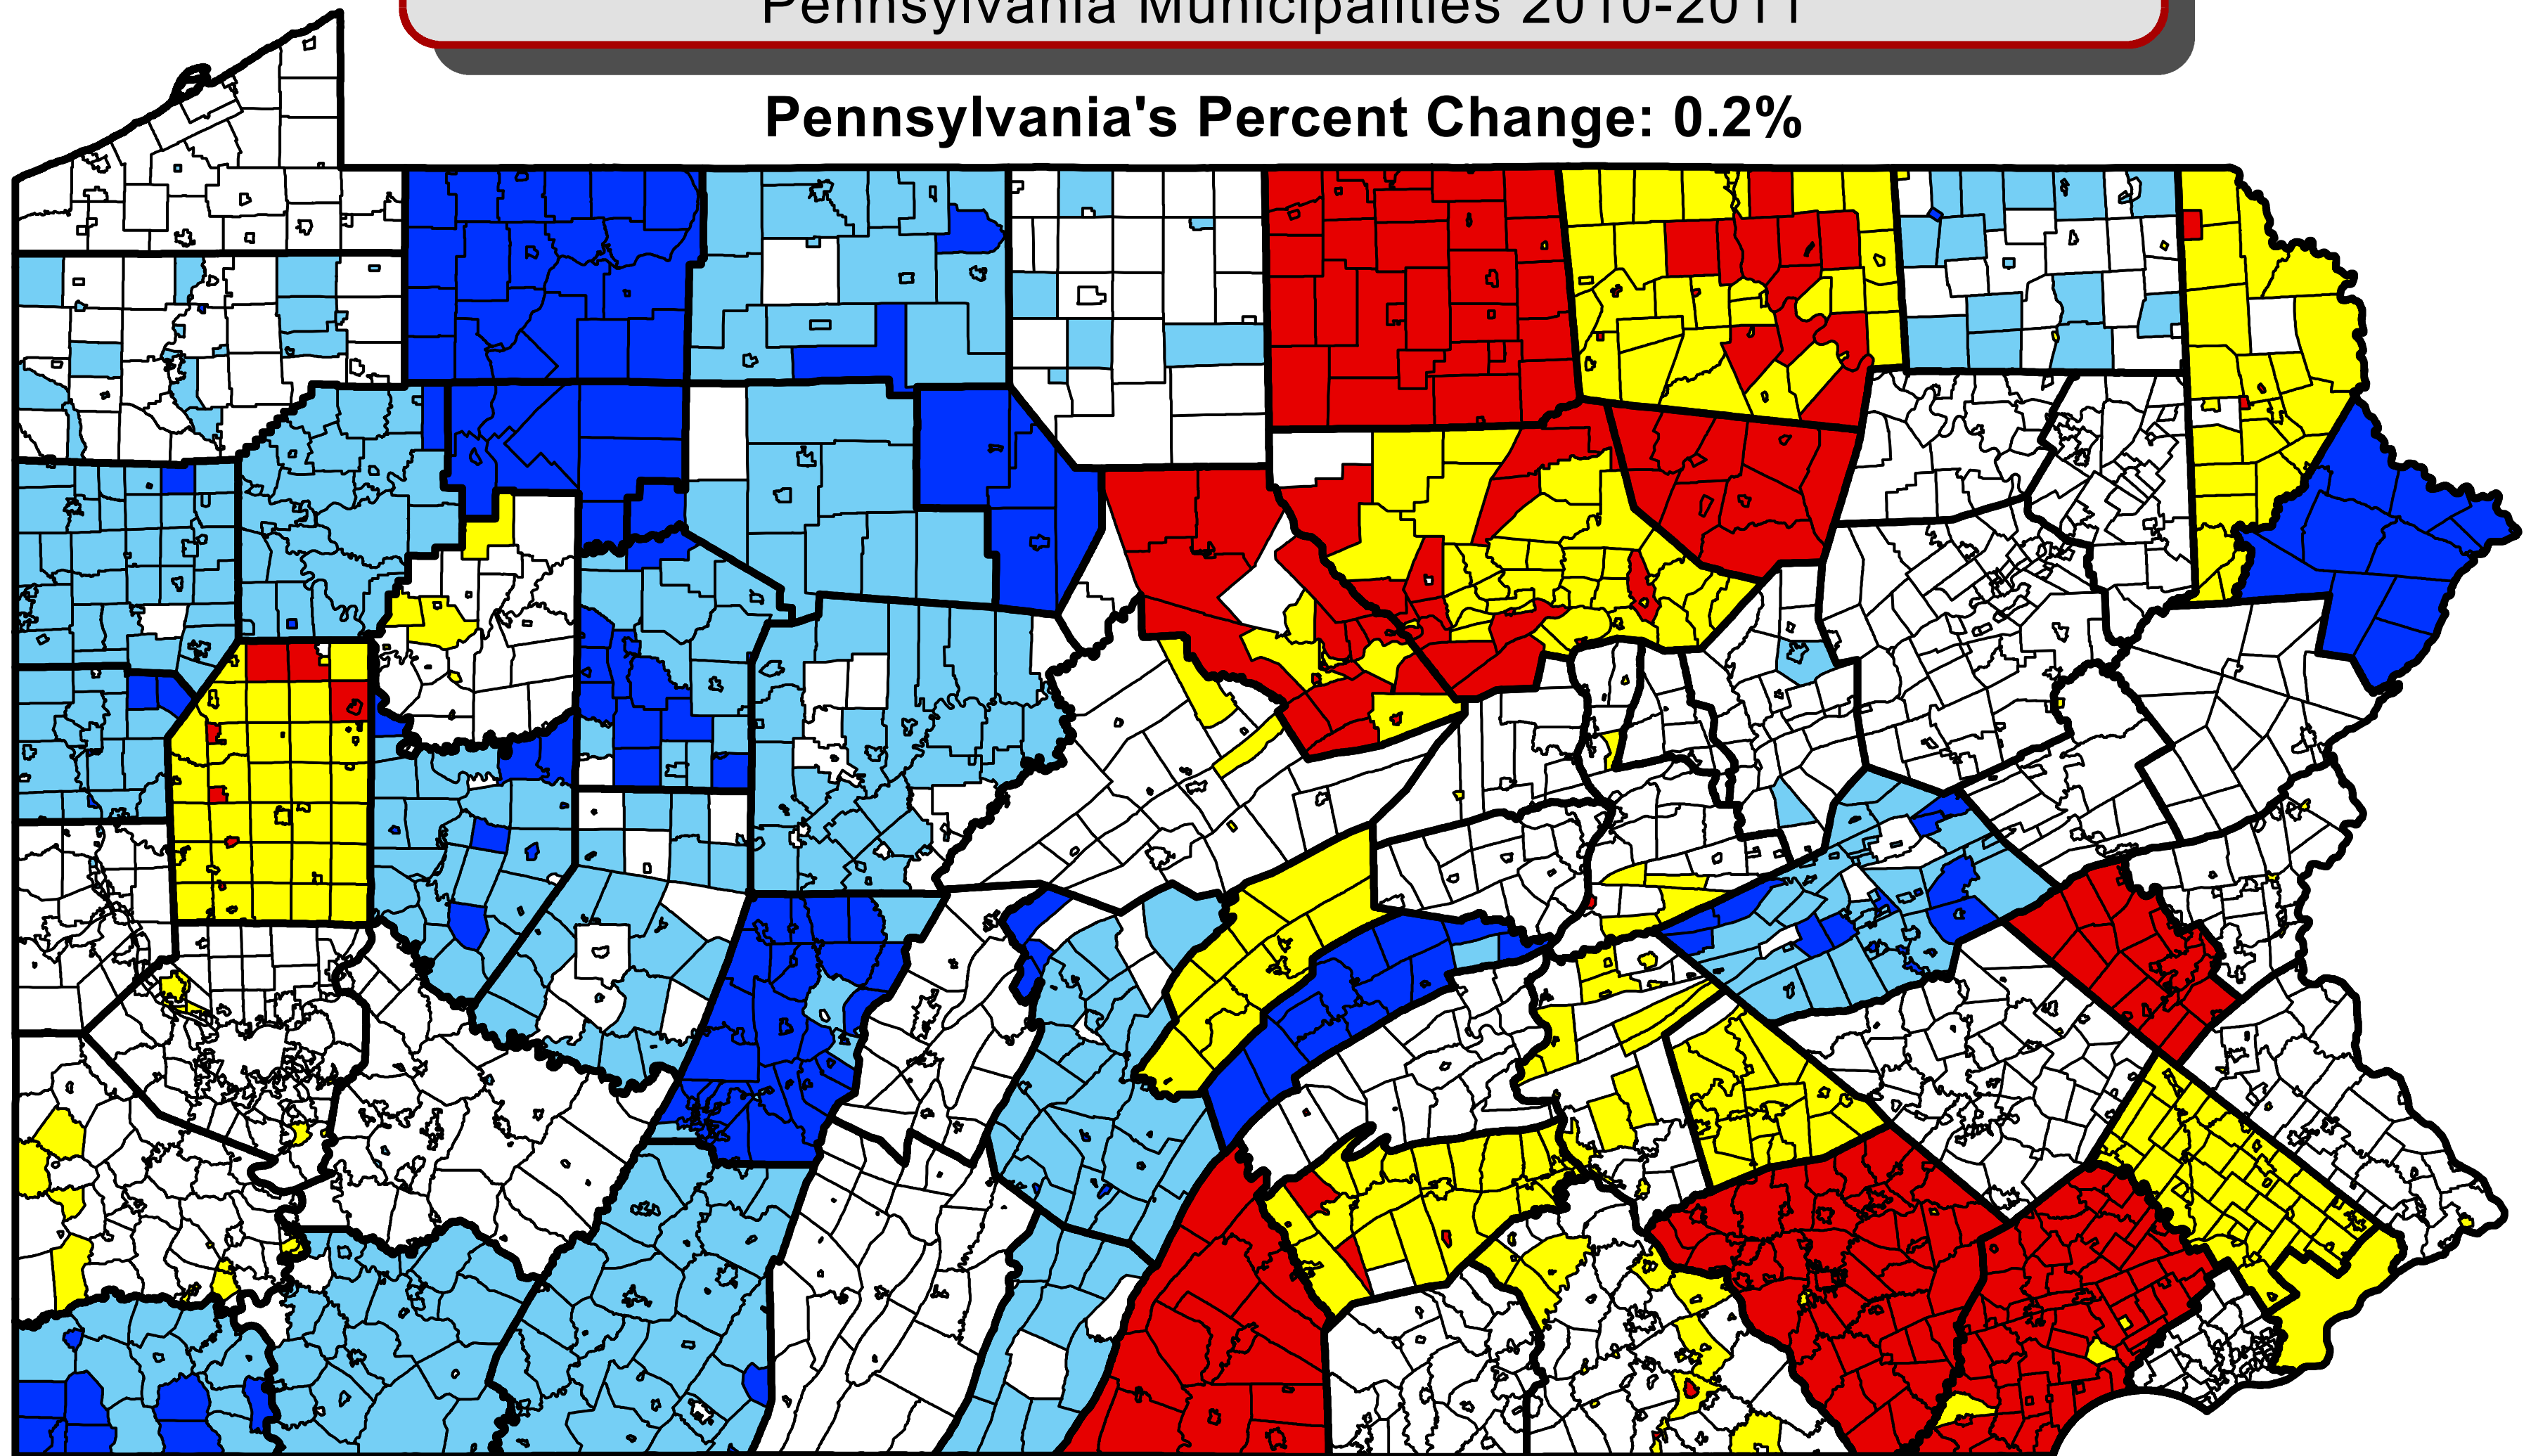

Estimated Population Percent Change

July 1, 2010 to July 1, 2011

Pennsylvania Municipalities 2010-2011

Pennsylvania's Percent Change: 0.2%

Percent Change