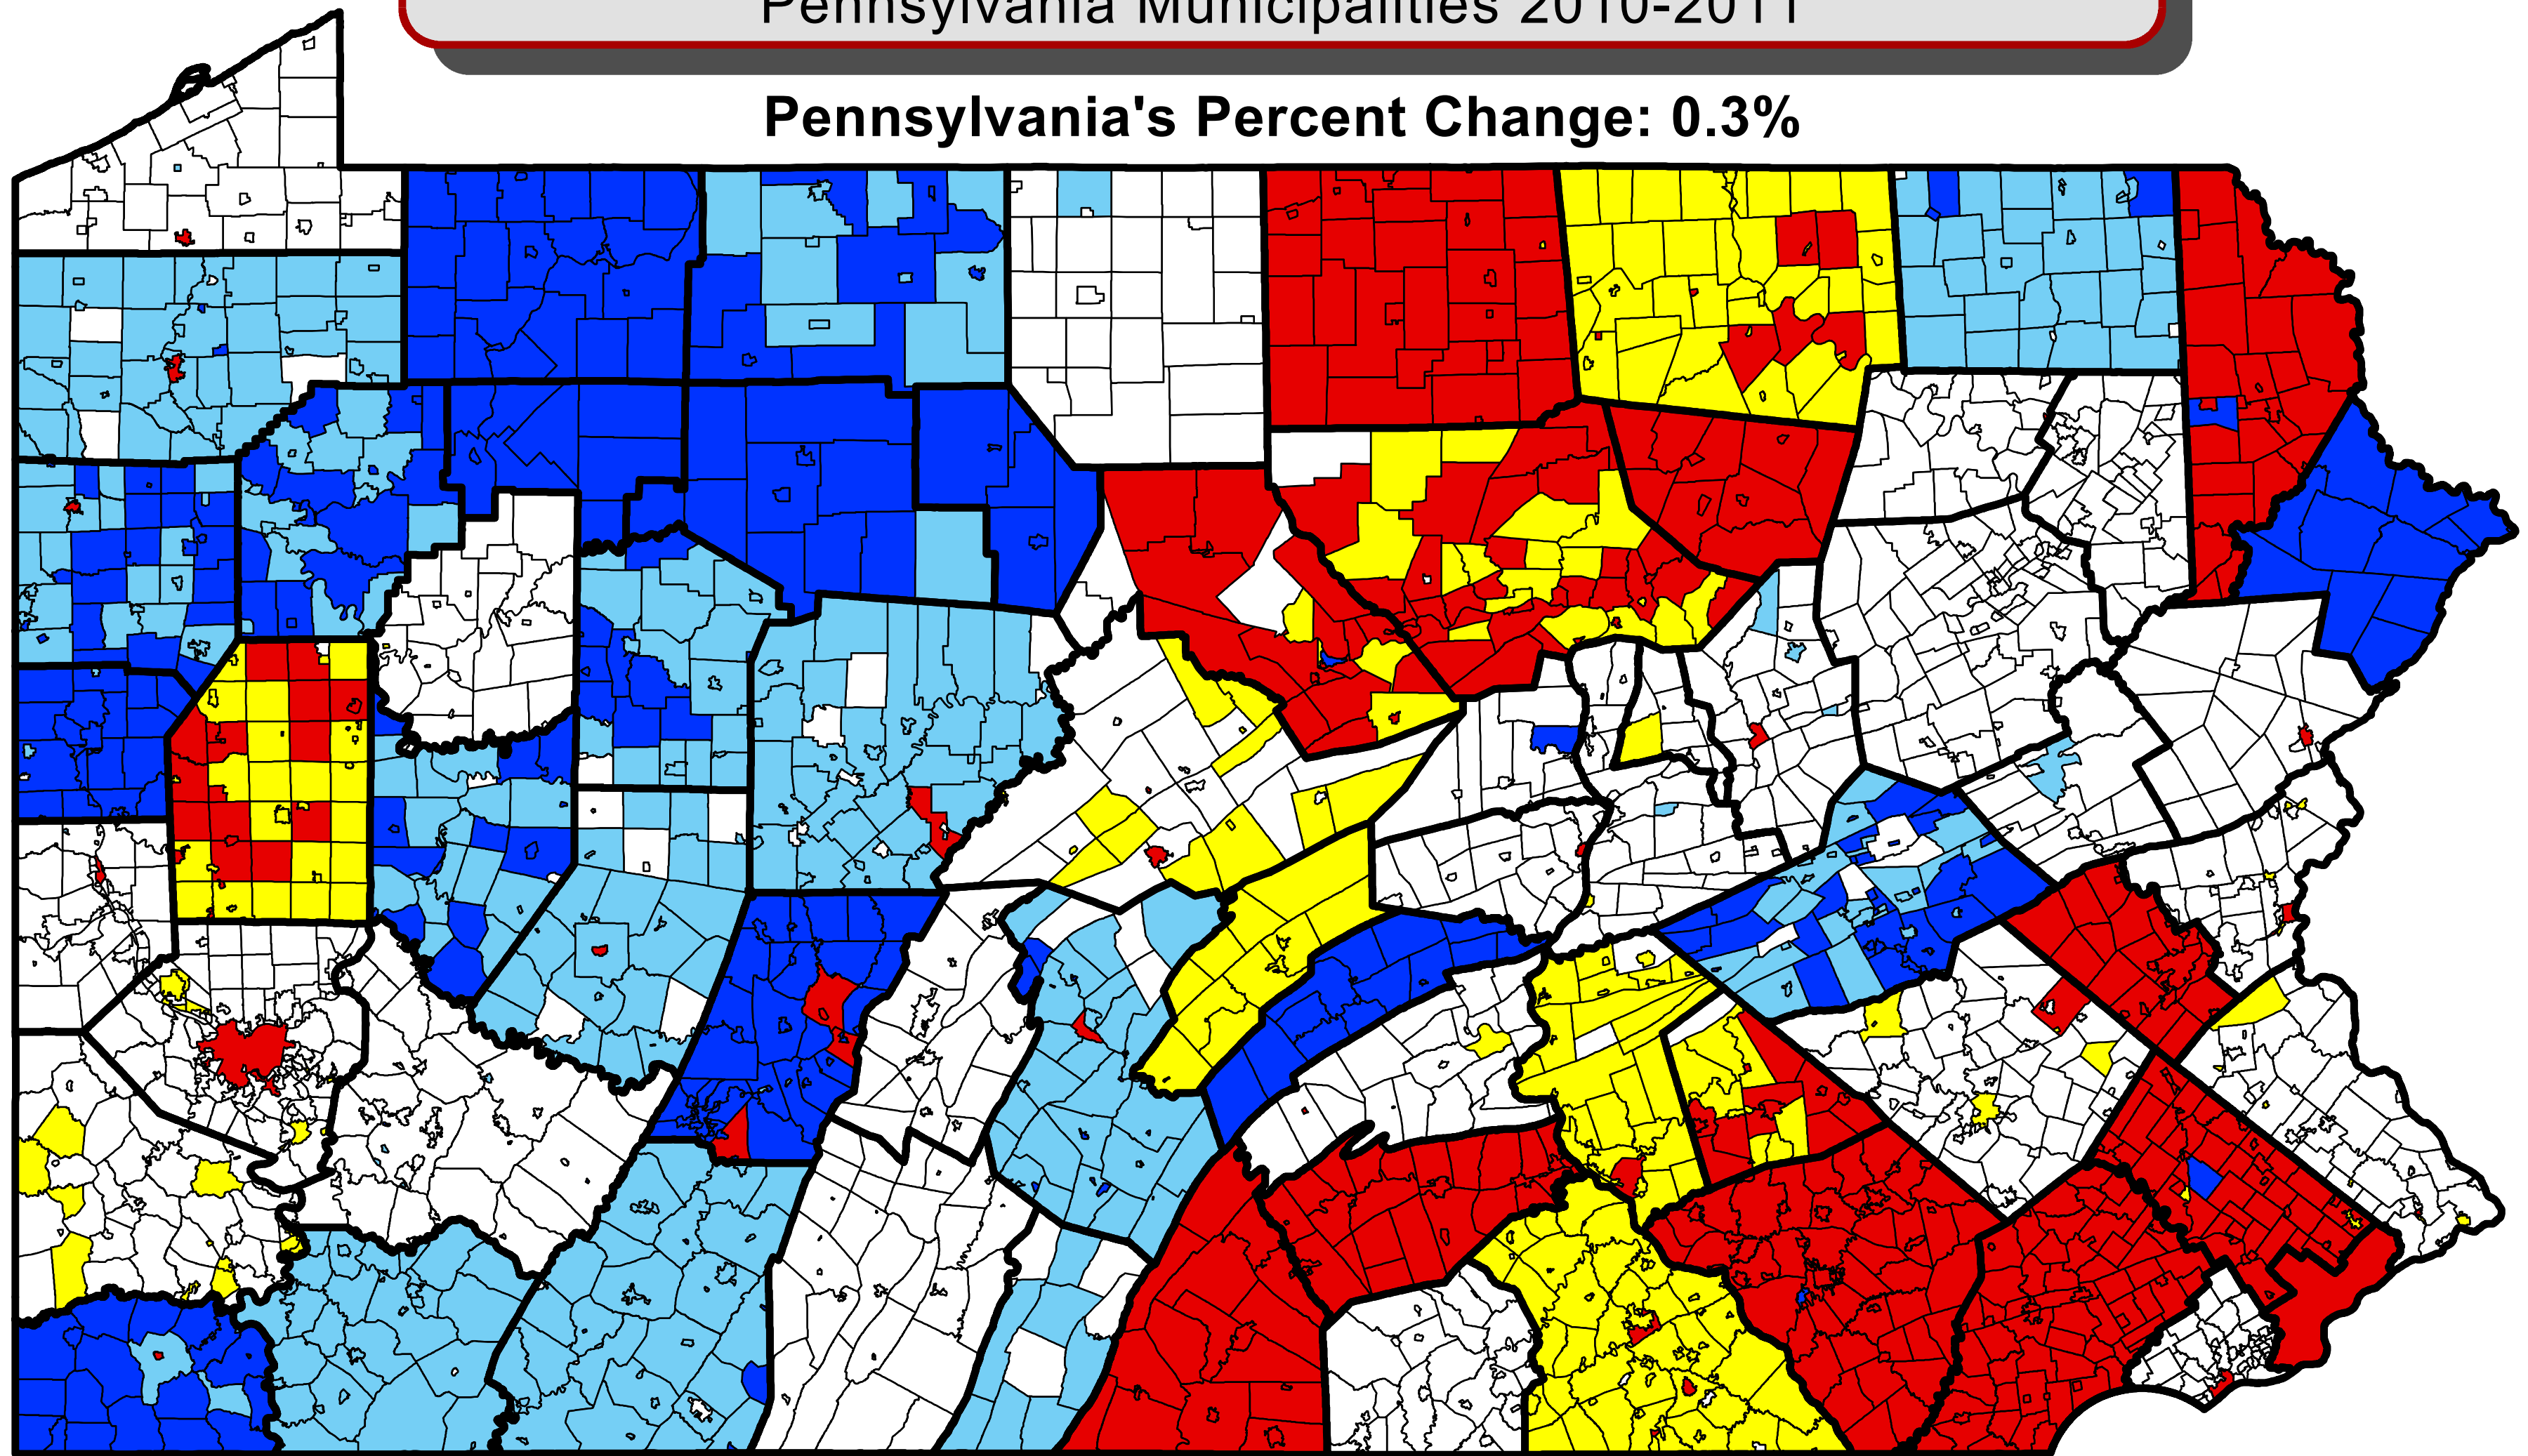

Estimated Population Percent Change

April 1, 2010 Estimate Base to July 1, 2011

Pennsylvania Municipalities 2010-2011

Pennsylvania's Percent Change: 0.3%

Percent Change