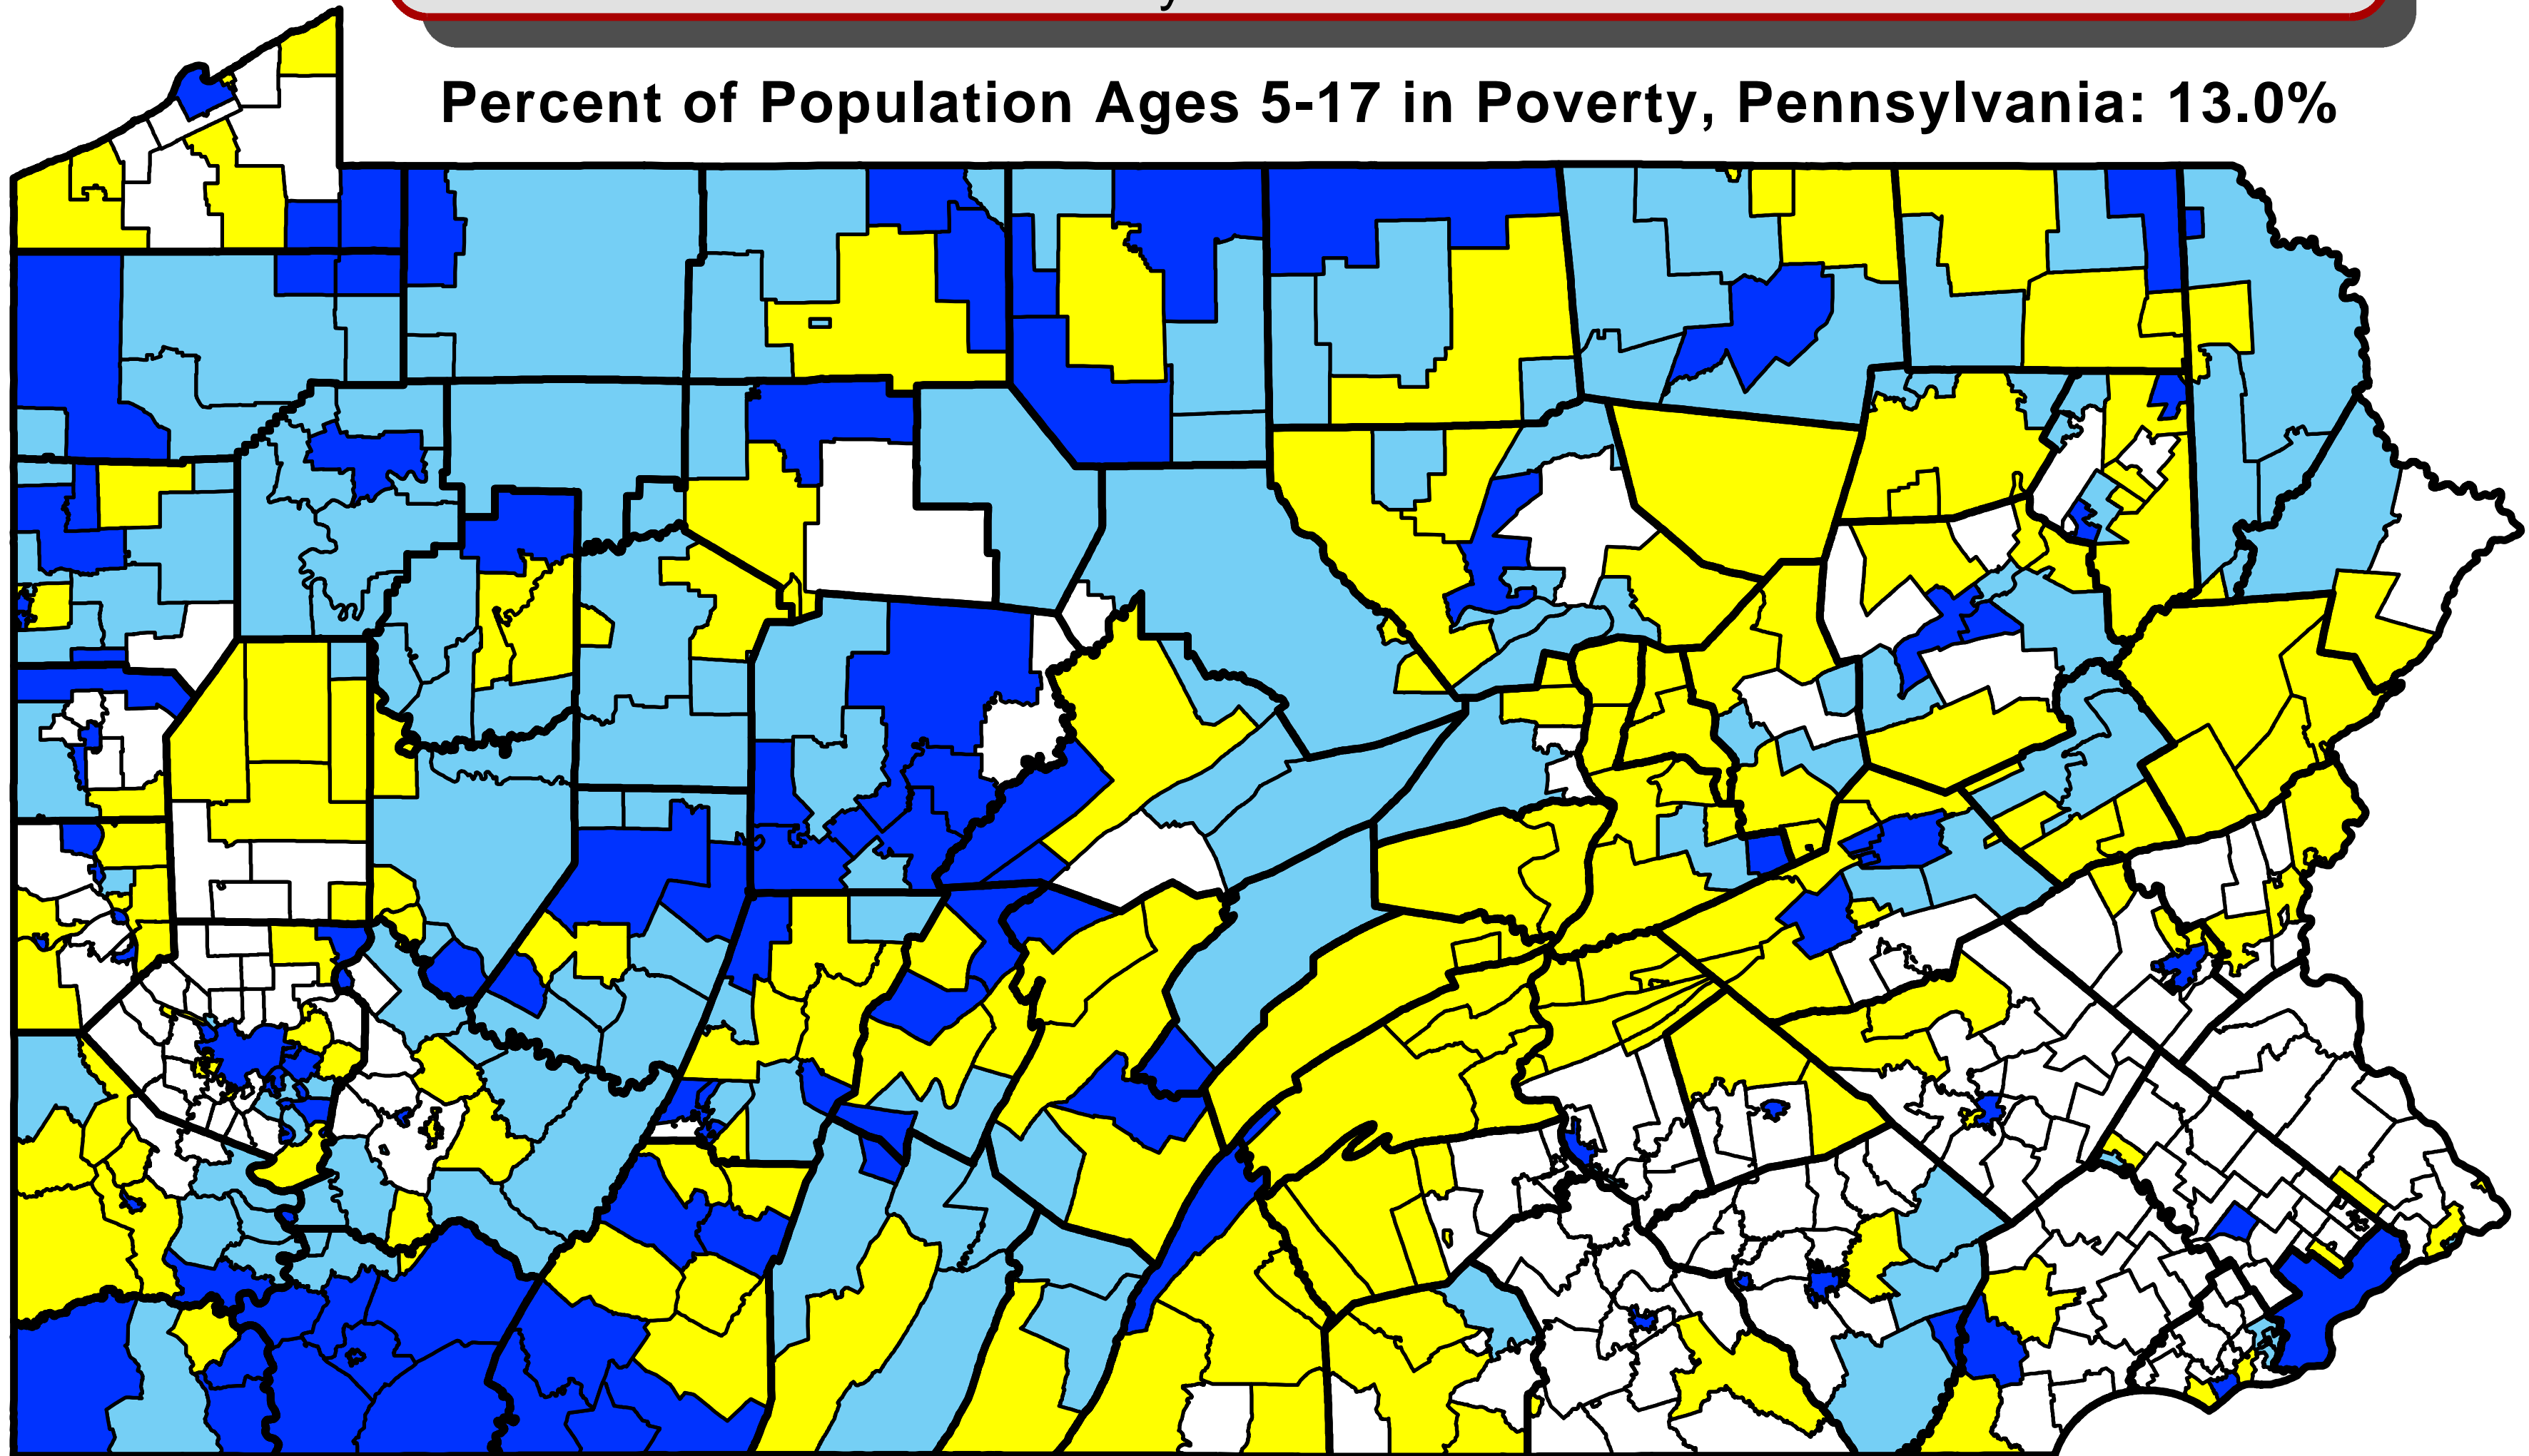

Percent School Age Population in Poverty

Relevant Children Ages 5 to 17
Pennsylvania School Districts

Percent of Population Ages 5-17 in Poverty, Pennsylvania: 13.0%

Percent of School Age Population