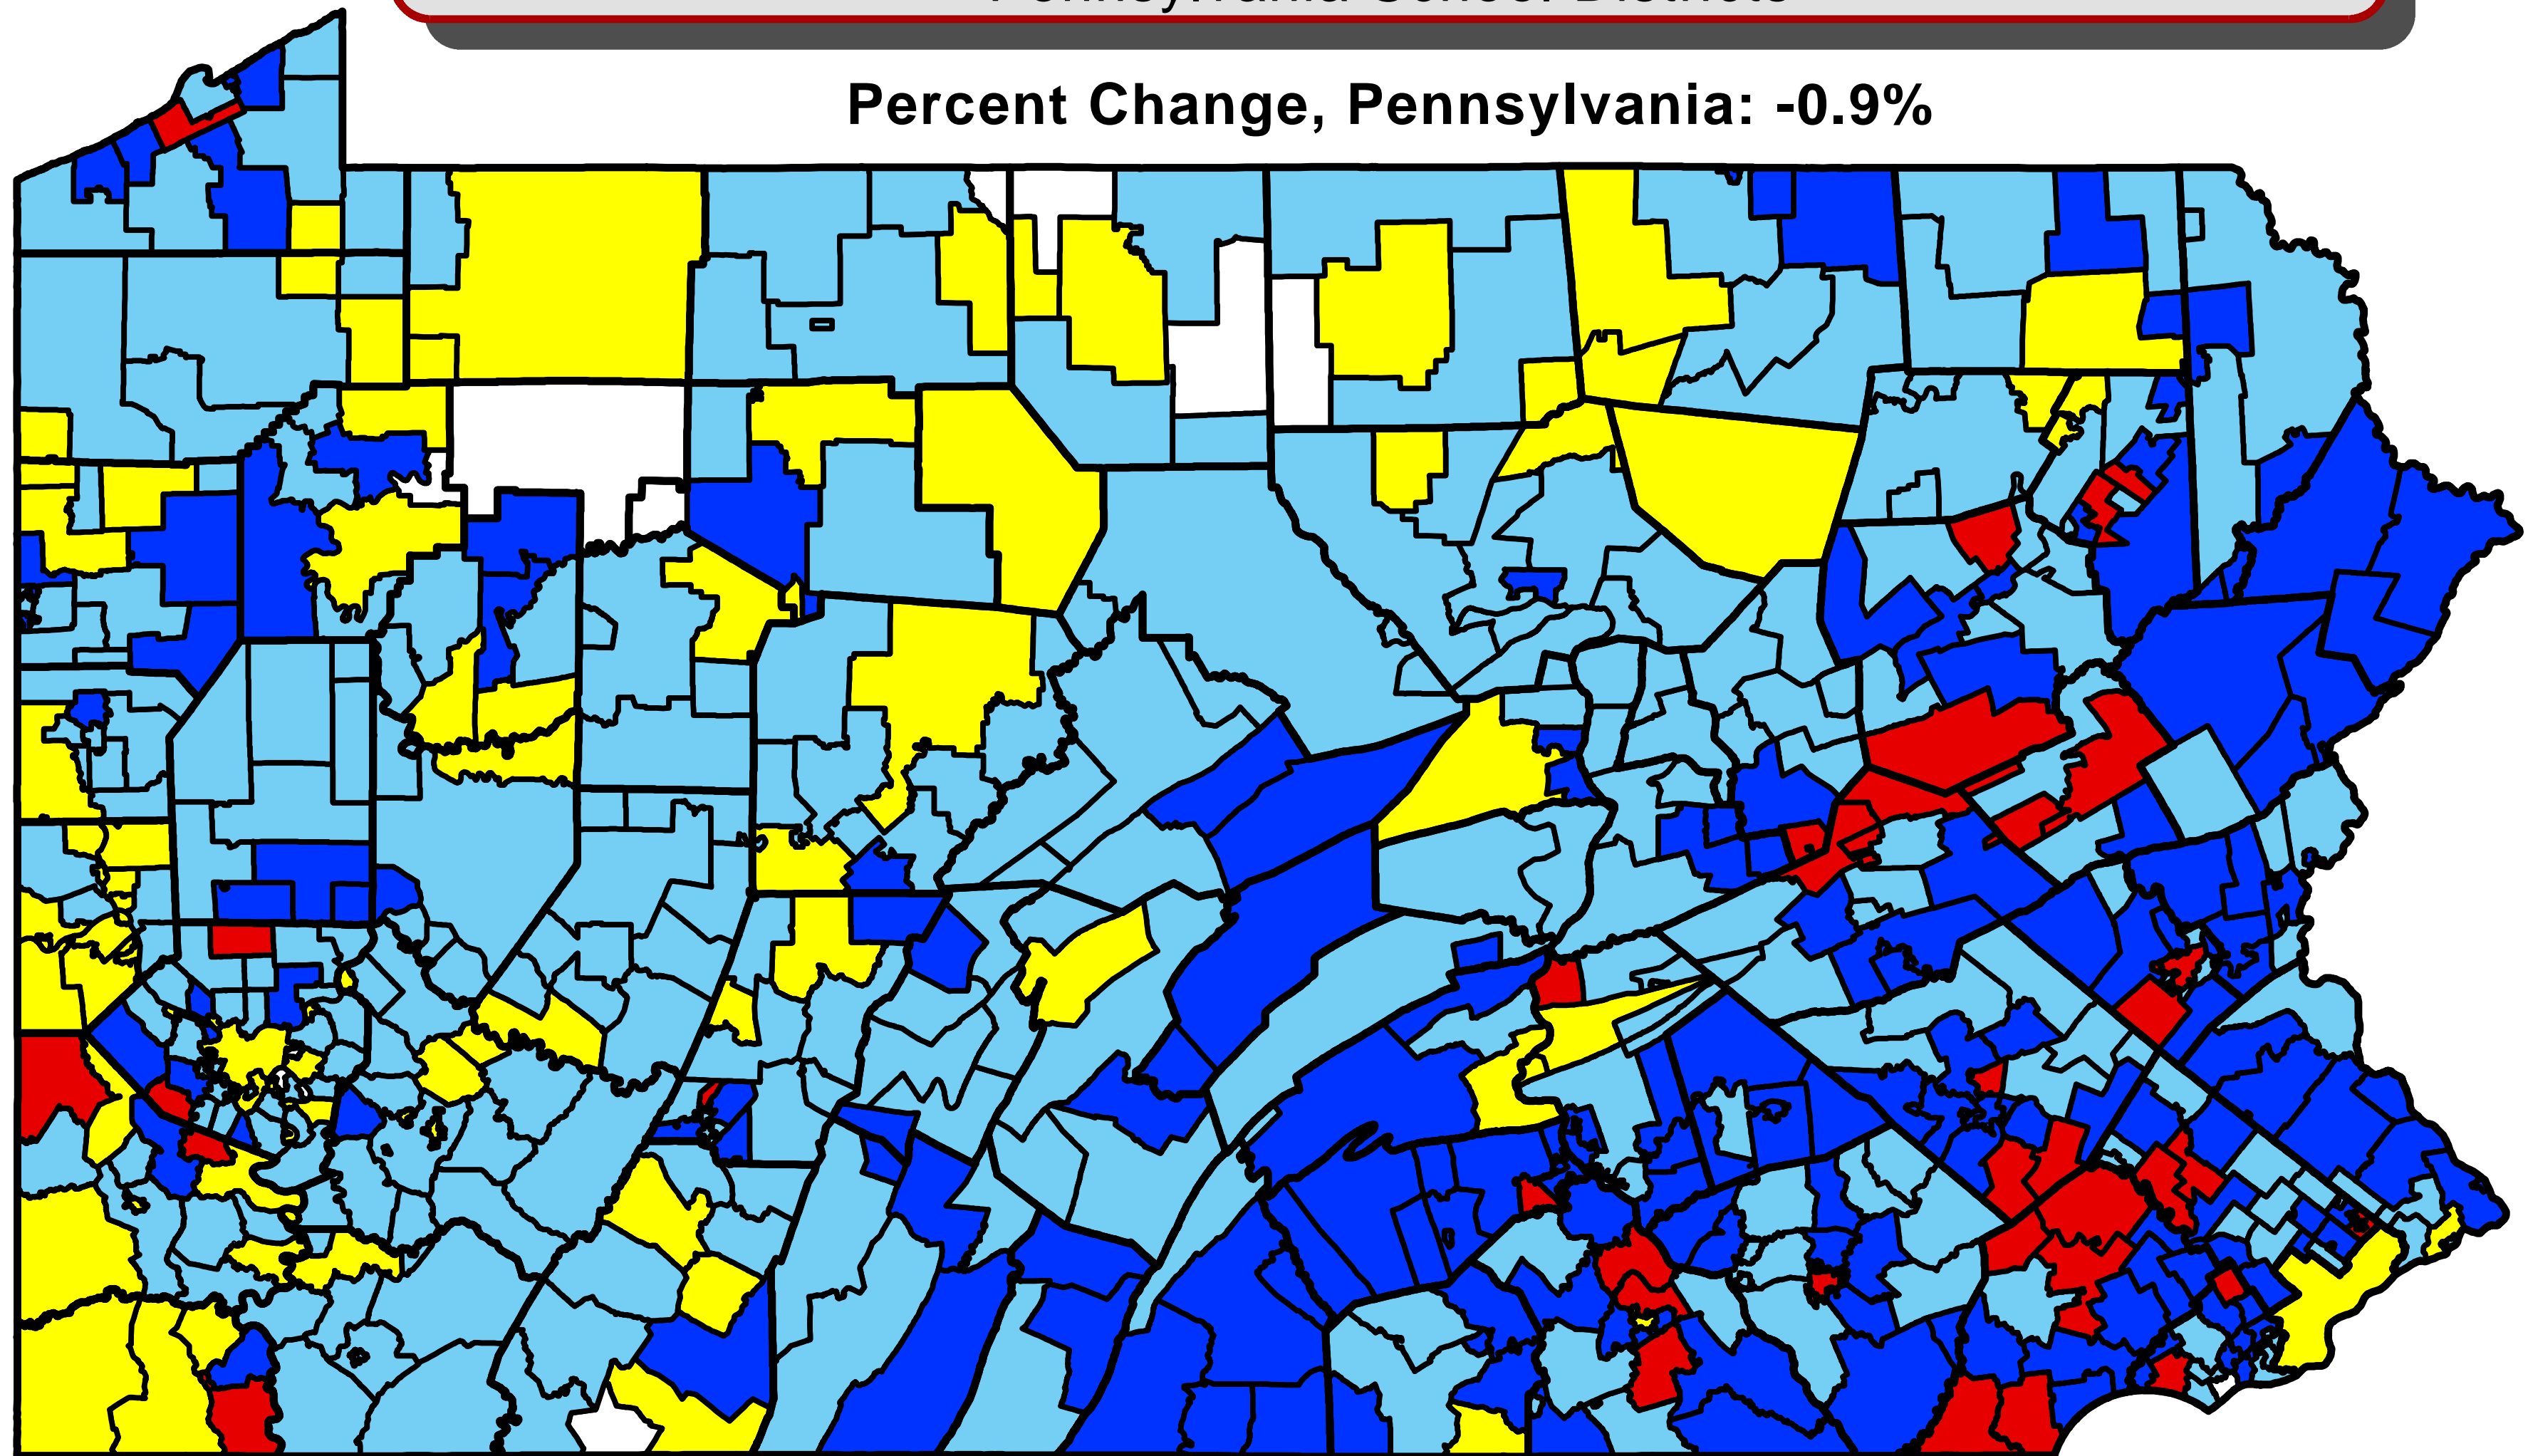

Percent Change in School Enrollment

School Year 2004-05 to 2006-07

Pennsylvania School Districts

Percent Change, Pennsylvania: -0.9%

Percent Change