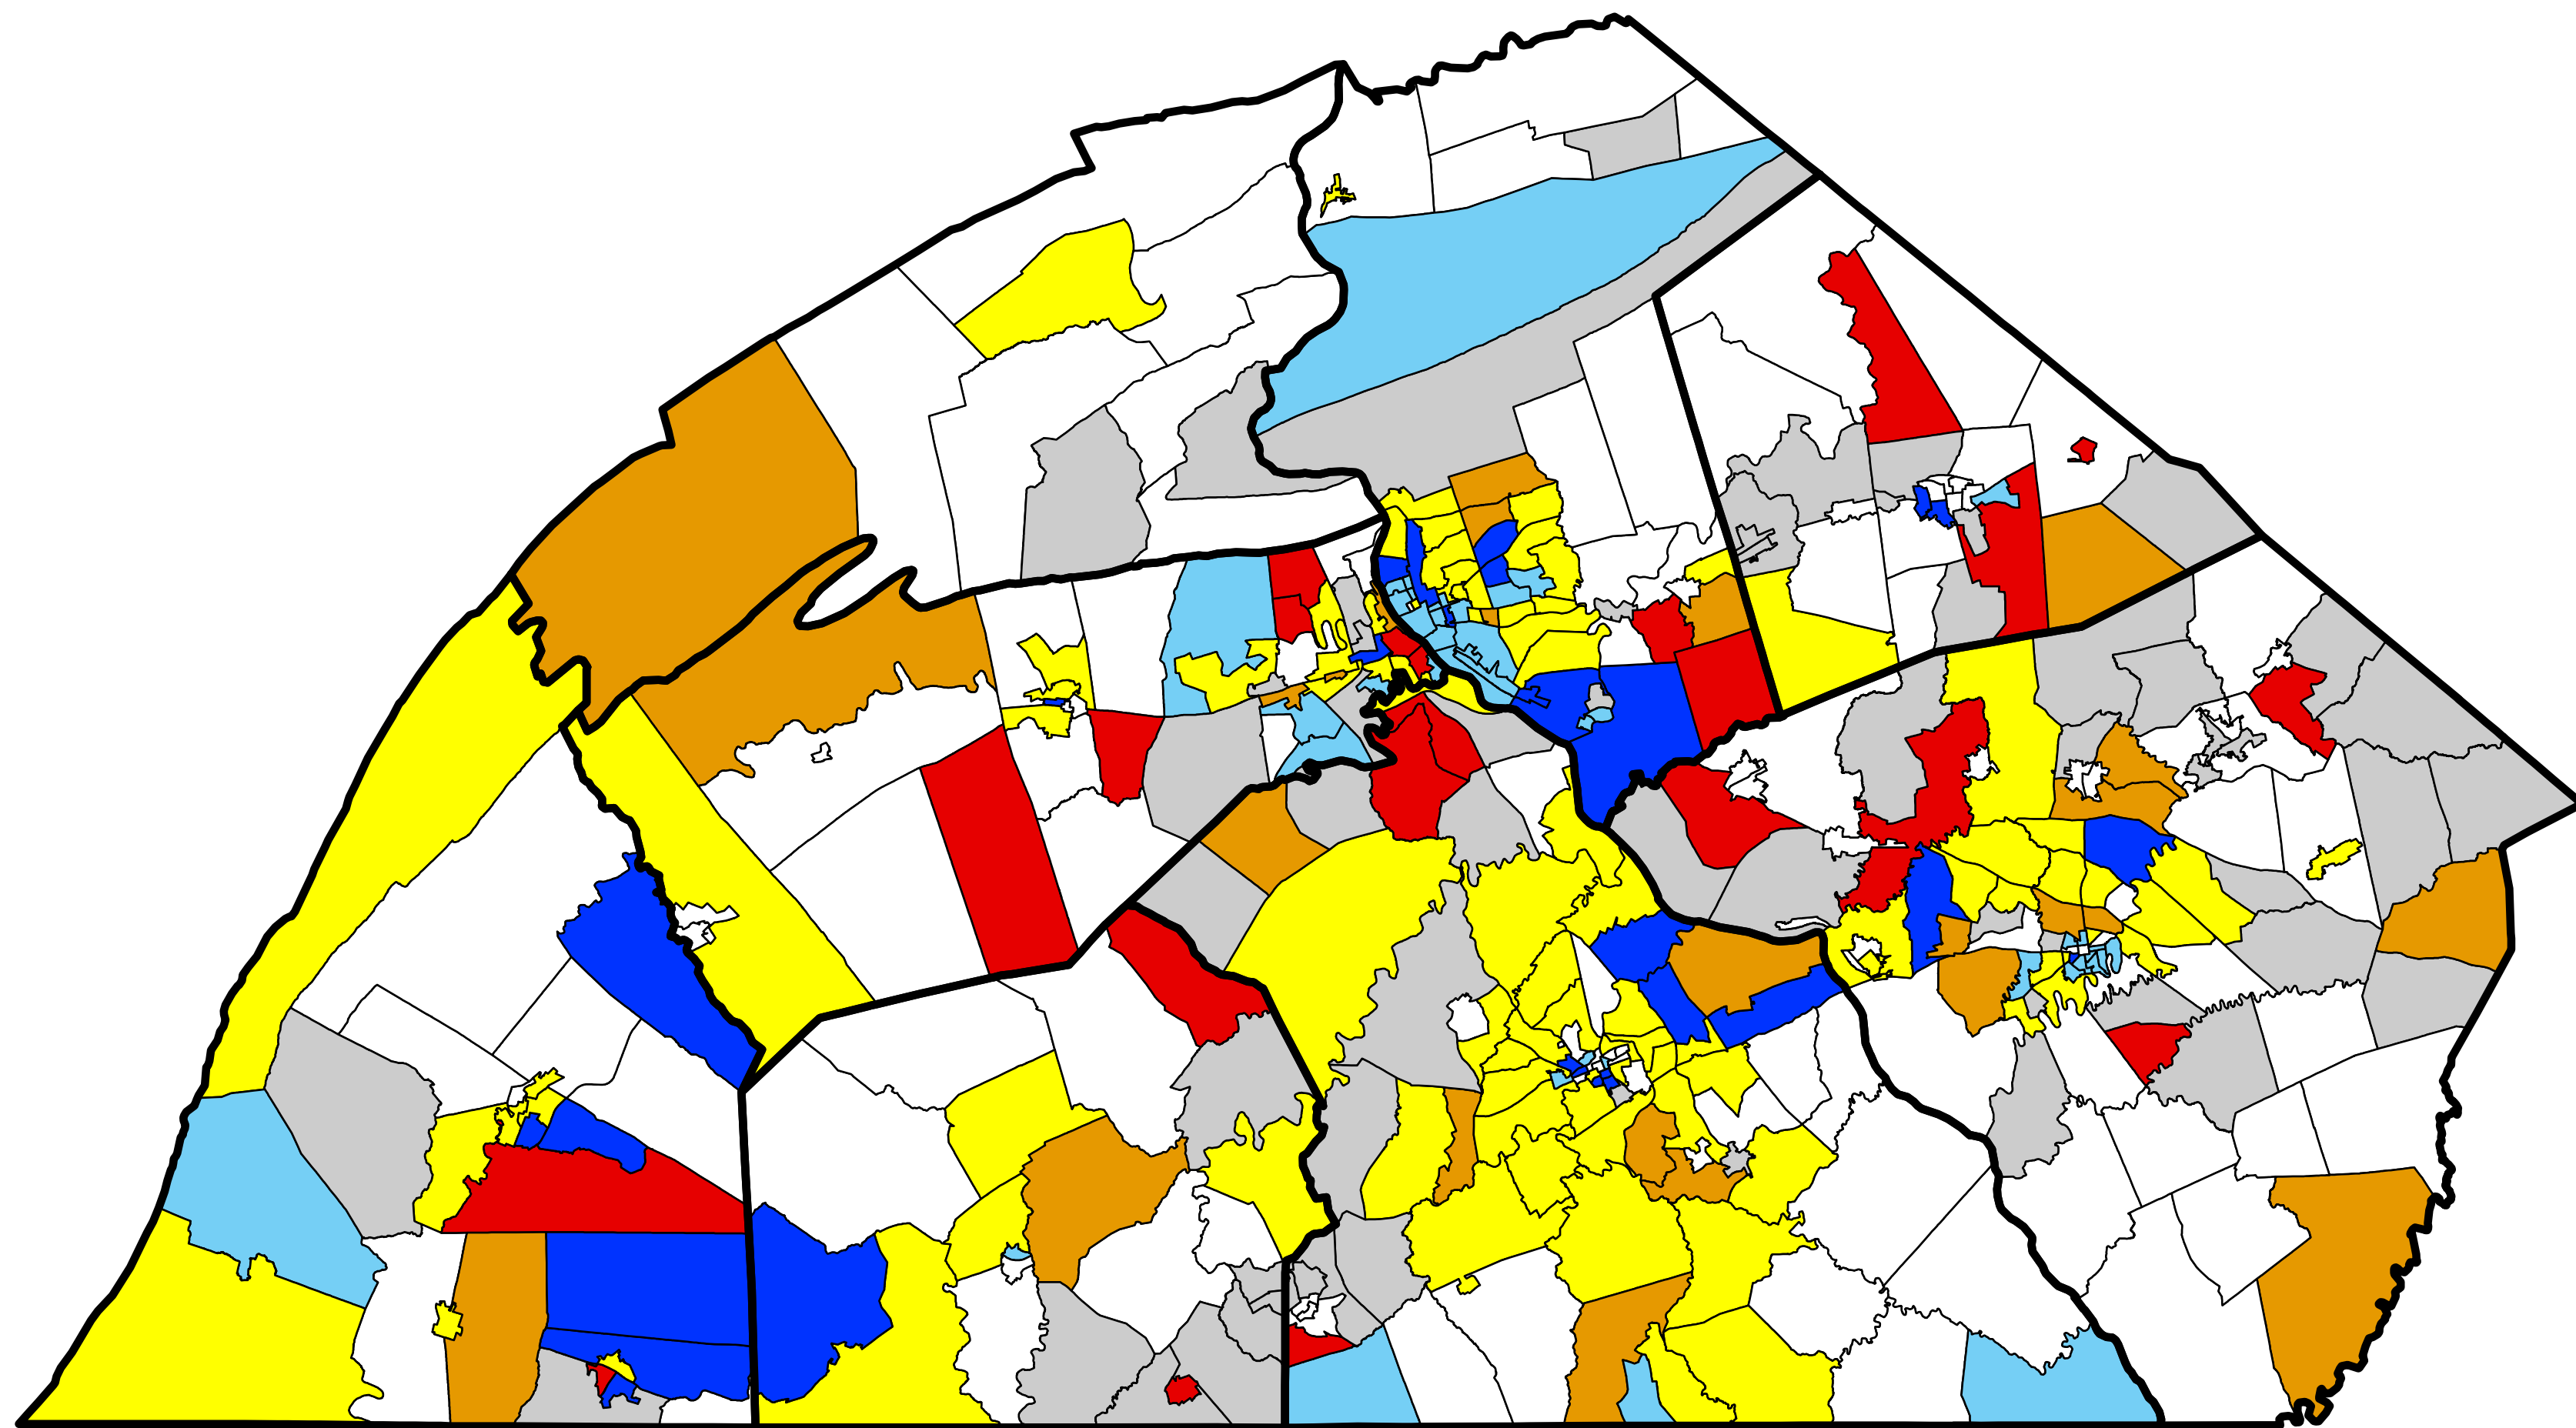

Percent Bachelor's Degree or higher for the Black Population 25 years and older

Eight County Region Tracts 2006-2010

Eight County Region Black's Percent Bachelor's Degree or higher: 14.6%

Percent Bachelor's Degree or Higher

Zero Black Population 0% 0.1% to 10.0% 10.1% to 14.5% 14.6% to 50.0% 50.1% to 99.9% 100.0%