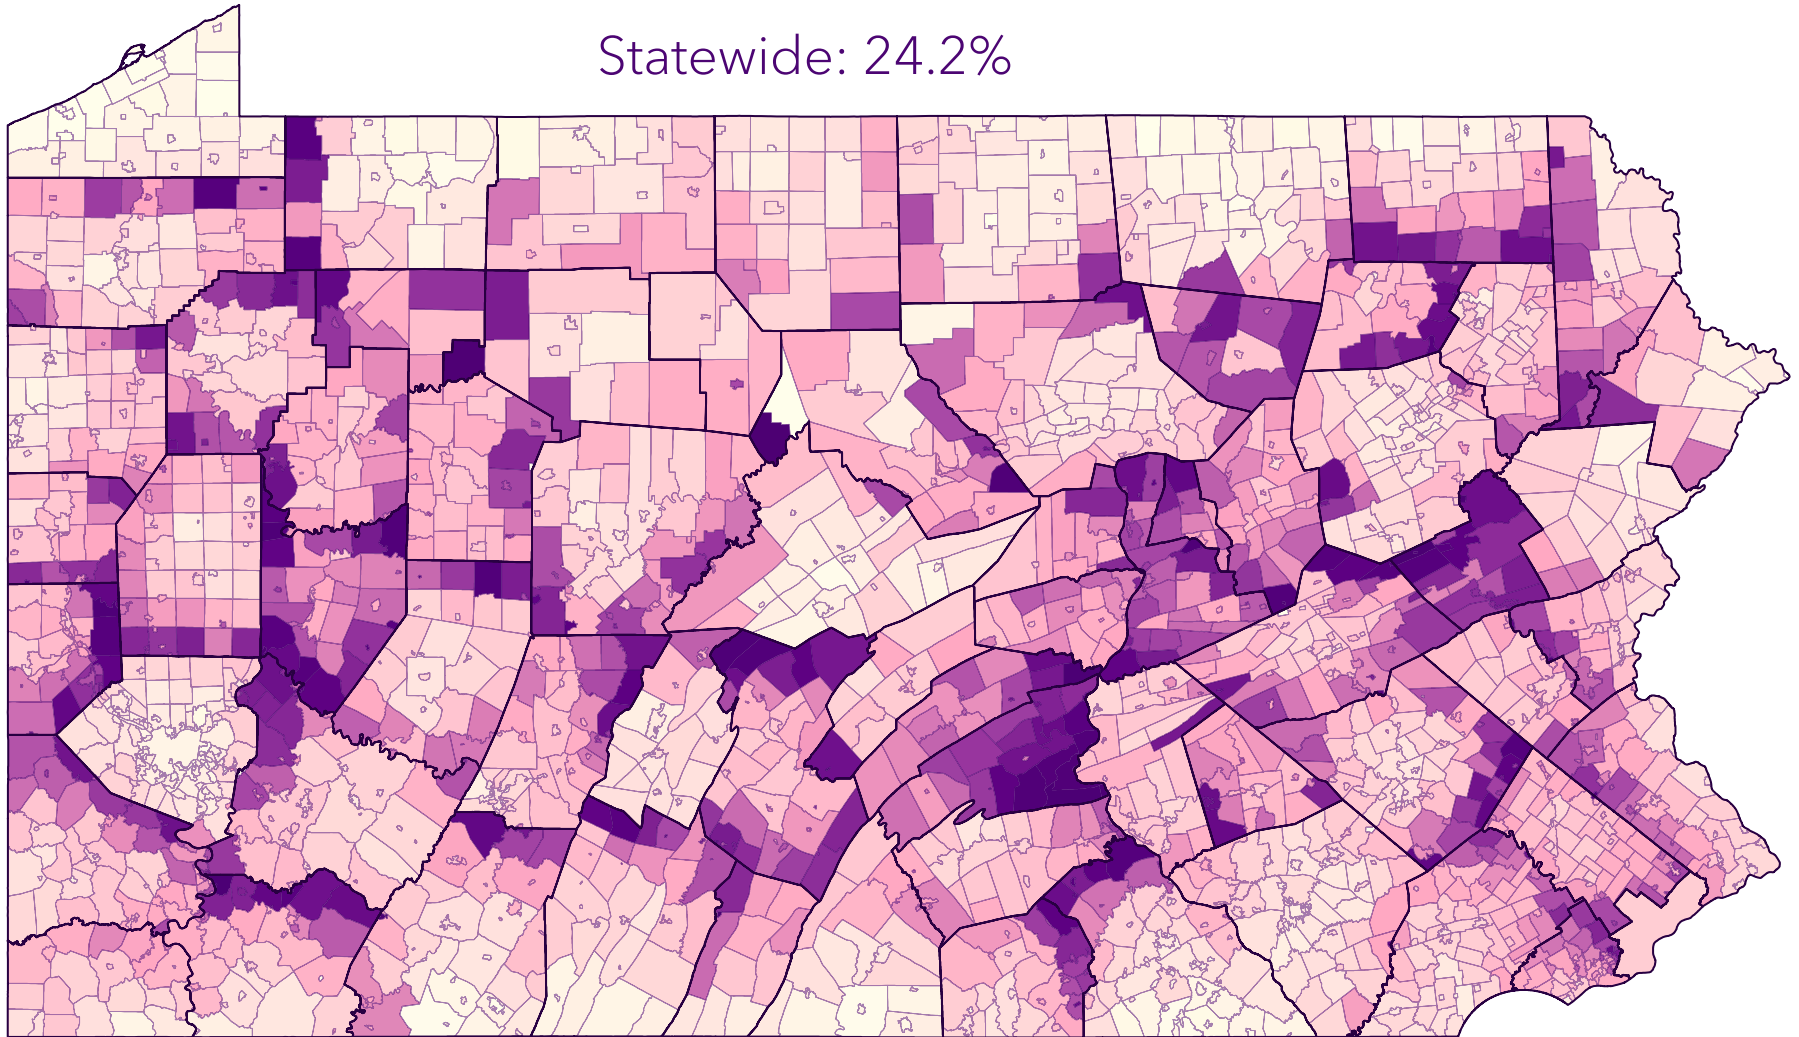

Workers Working Outside County of Residence

as a Percent of Workers Who Work in Pennsylvania by Municipality

Statewide: 24.2%

0%

100%

PennState
Harrisburg

Pennsylvania
State Data Center

U.S. Census Bureau
2012-2016 ACS 5-Year Estimates