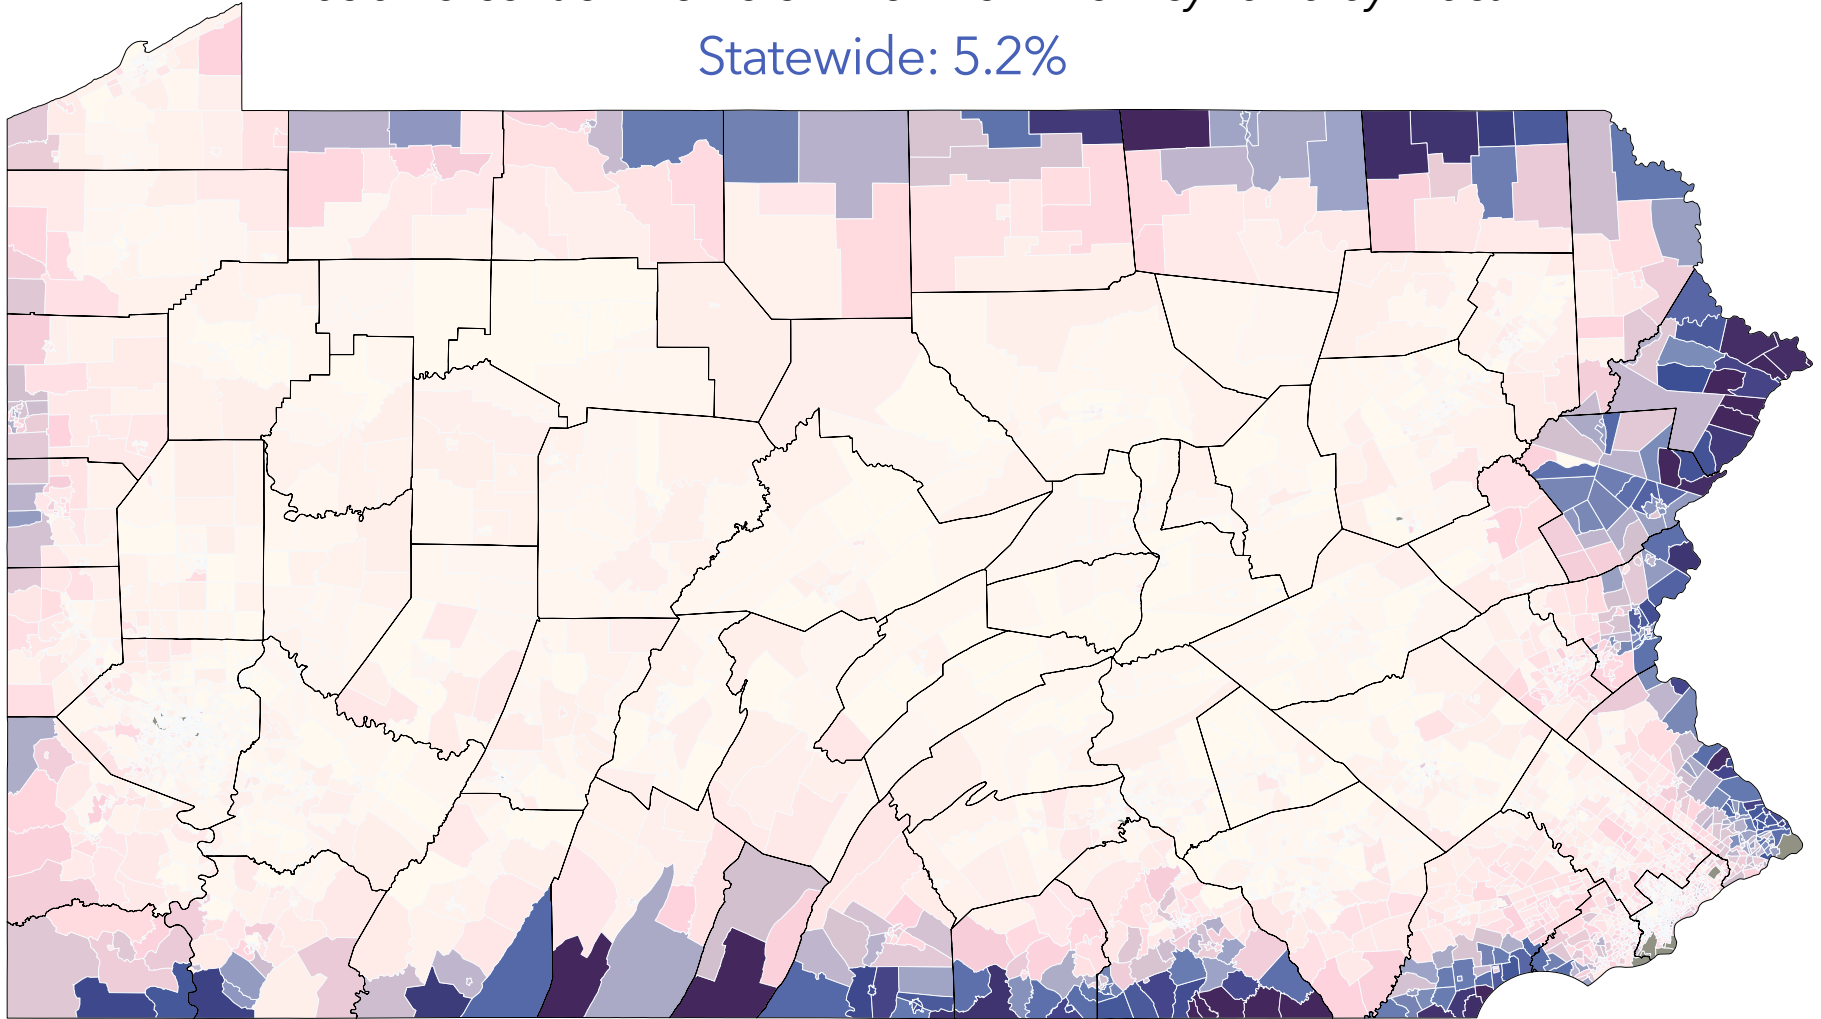

# Workers Working Outside Pennsylvania

as a Percent of Workers Who Live in Pennsylvania by Tract

Statewide: 5.2%

0%

50%

N/A

**PennState**  
Harrisburg

Pennsylvania  
State Data Center

U.S. Census Bureau  
2012-2016 American Community Survey