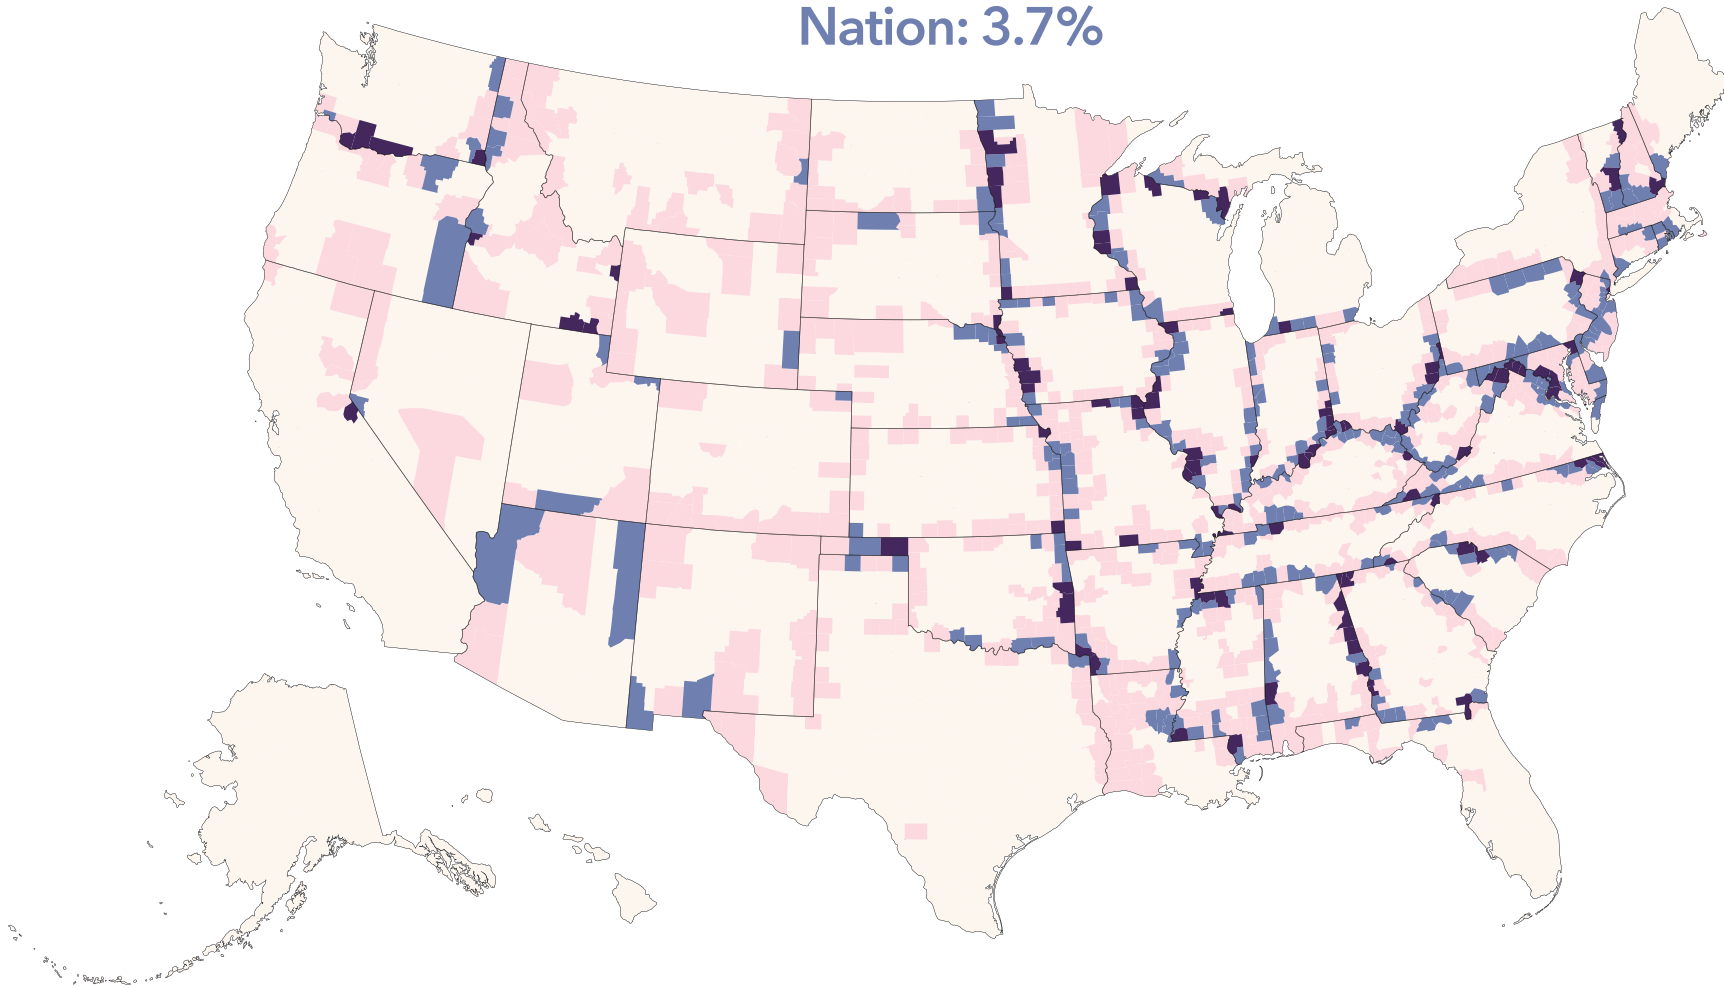

# Workers Who Work Outside State of Residence as a Percent of Workers Who Reside in State by County

Nation: 3.7%

Under 2.5%    2.5% to 9.9%    10.0% to 25.0%    Over 25.0%

**PennState**  
Harrisburg

Pennsylvania  
State Data Center

U.S. Census Bureau  
2012-2016 American Community Survey