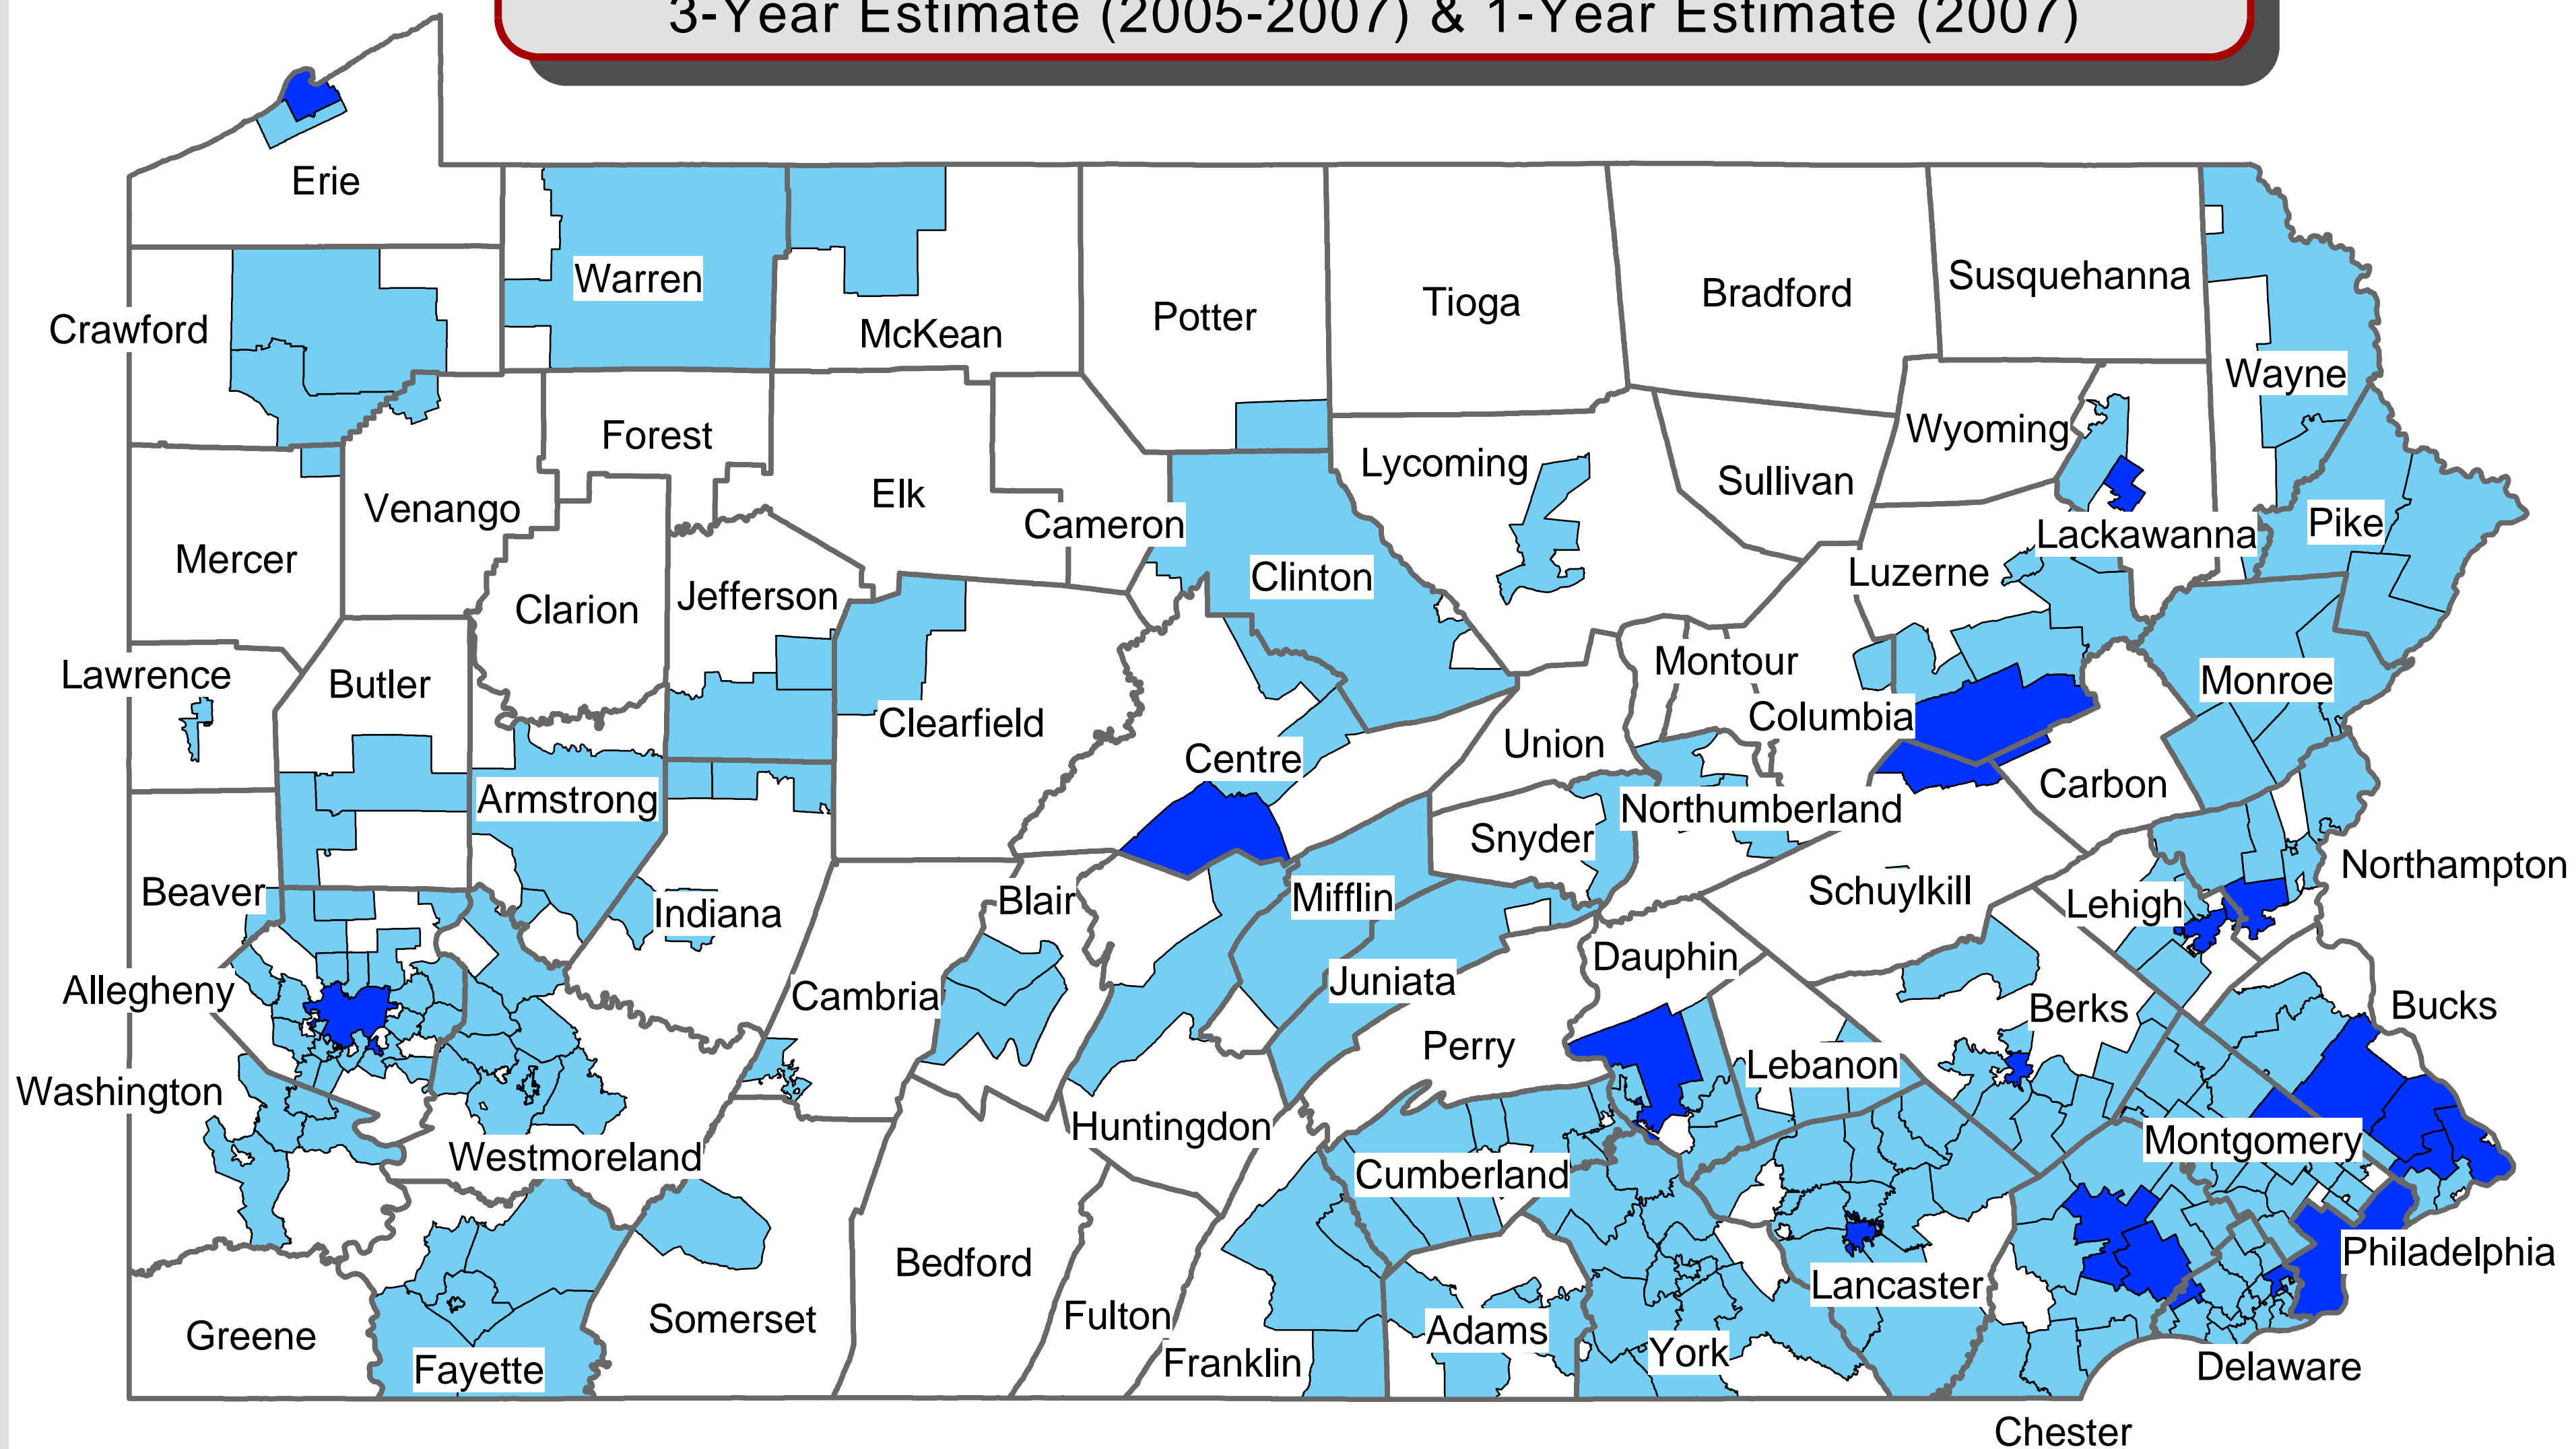

Pennsylvania School District Coverage

American Community Survey

3-Year Estimate (2005-2007) & 1-Year Estimate (2007)

Legend

■ 3-Year Estimate Only (178)

■ Both 3-Year & 1-Year Estimate (19)