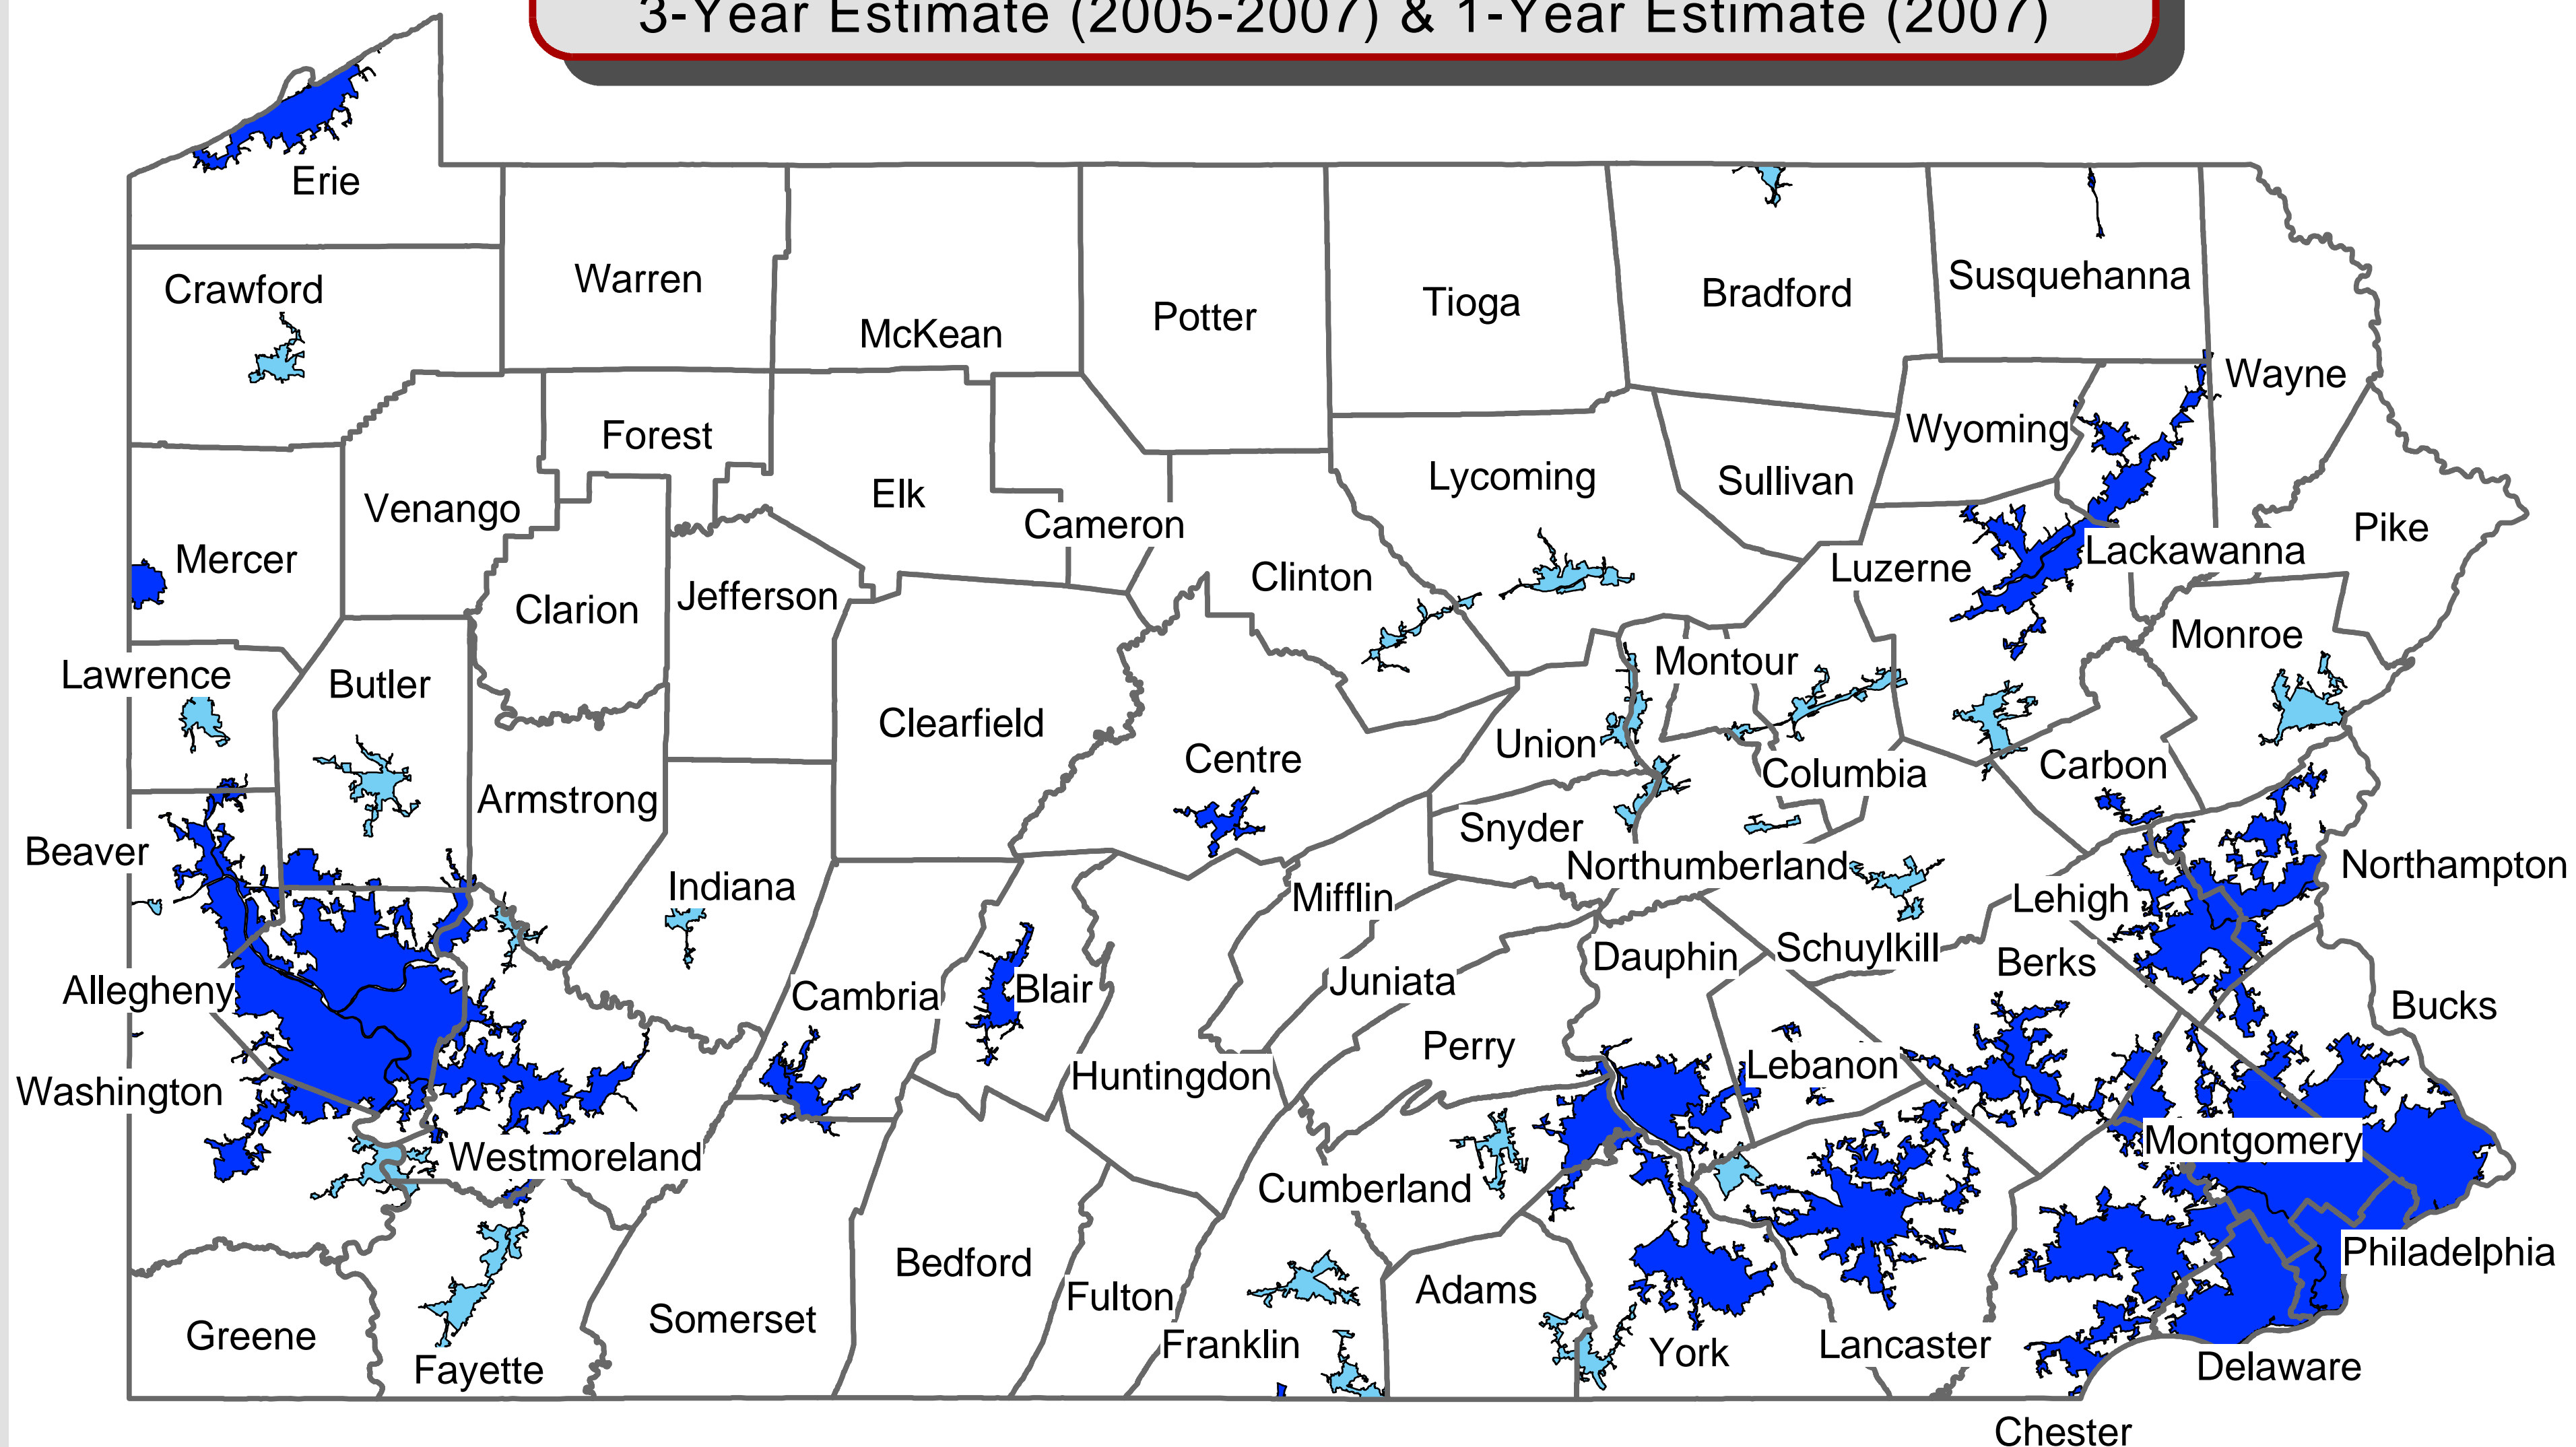

Pennsylvania Urban Area Coverage

American Community Survey

3-Year Estimate (2005-2007) & 1-Year Estimate (2007)

Legend

3-Year Estimate Only (24)

Both 3-Year & 1-Year Estimate (18)