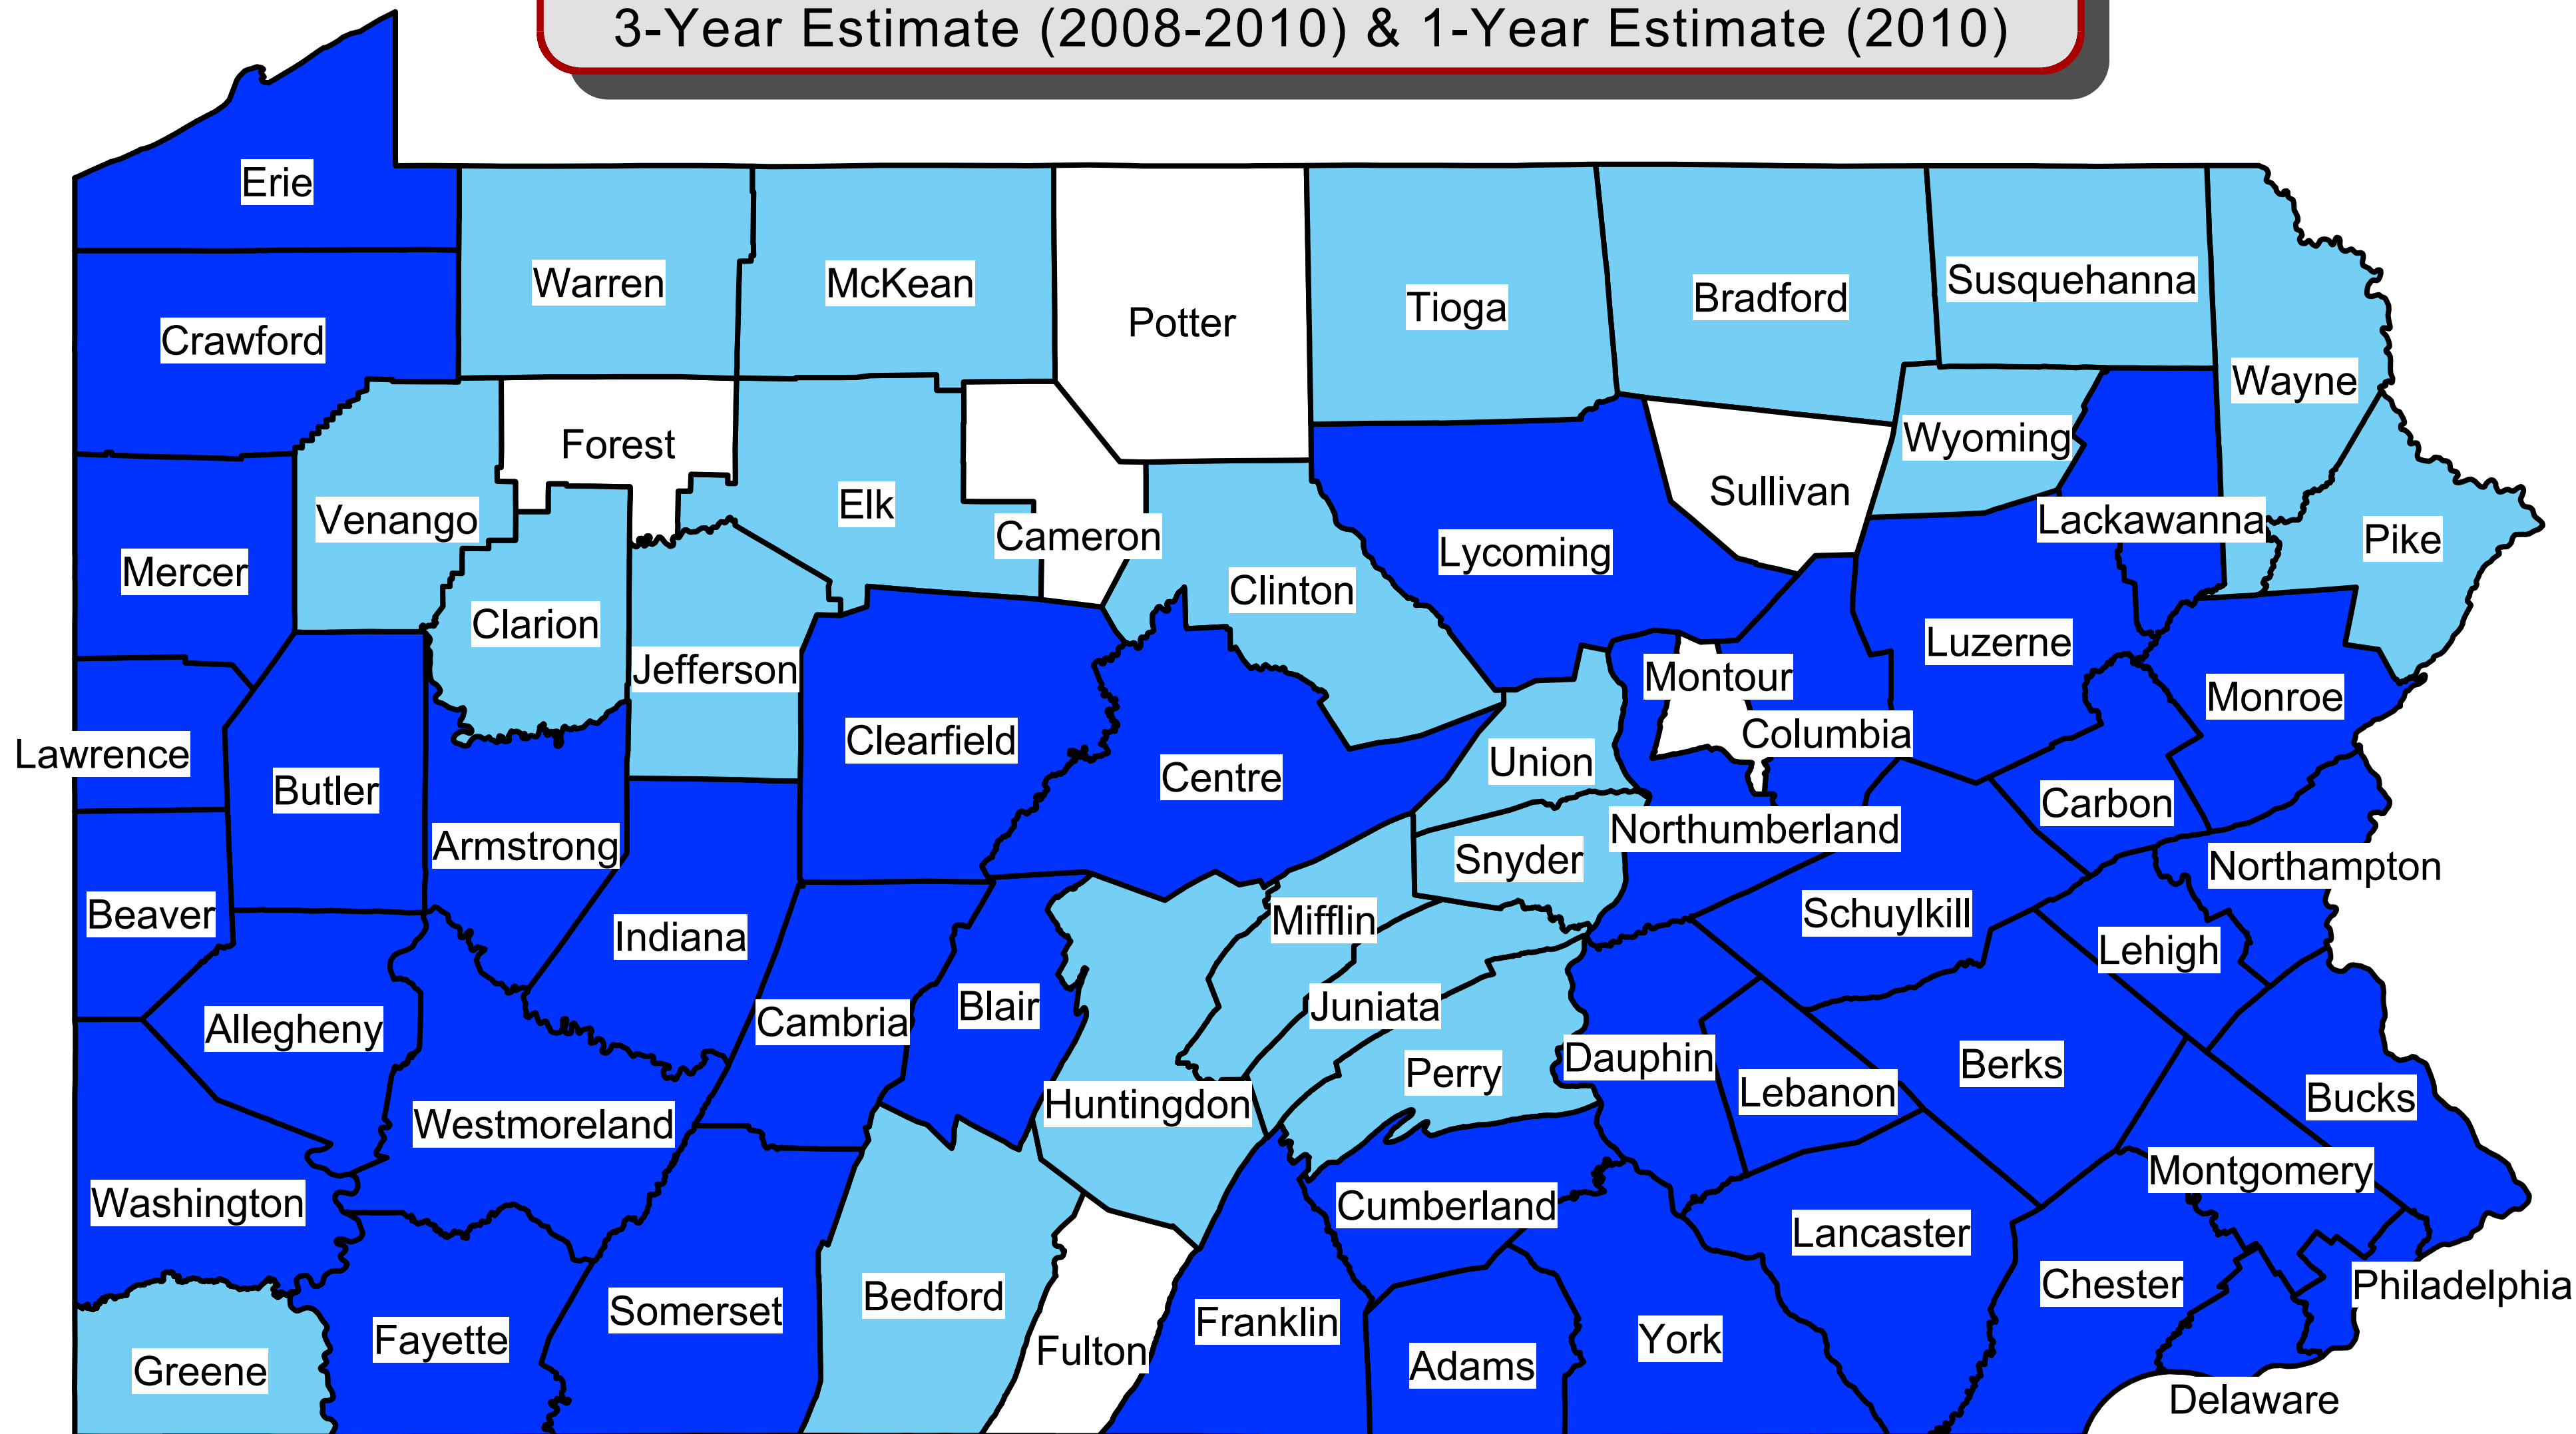

Pennsylvania County Coverage American Community Survey

3-Year Estimate (2008-2010) & 1-Year Estimate (2010)

Legend

- 3-Year Estimate Only (21)
- Both 3-Year & 1-Year Estimate (40)
- Counties Not Covered (6)