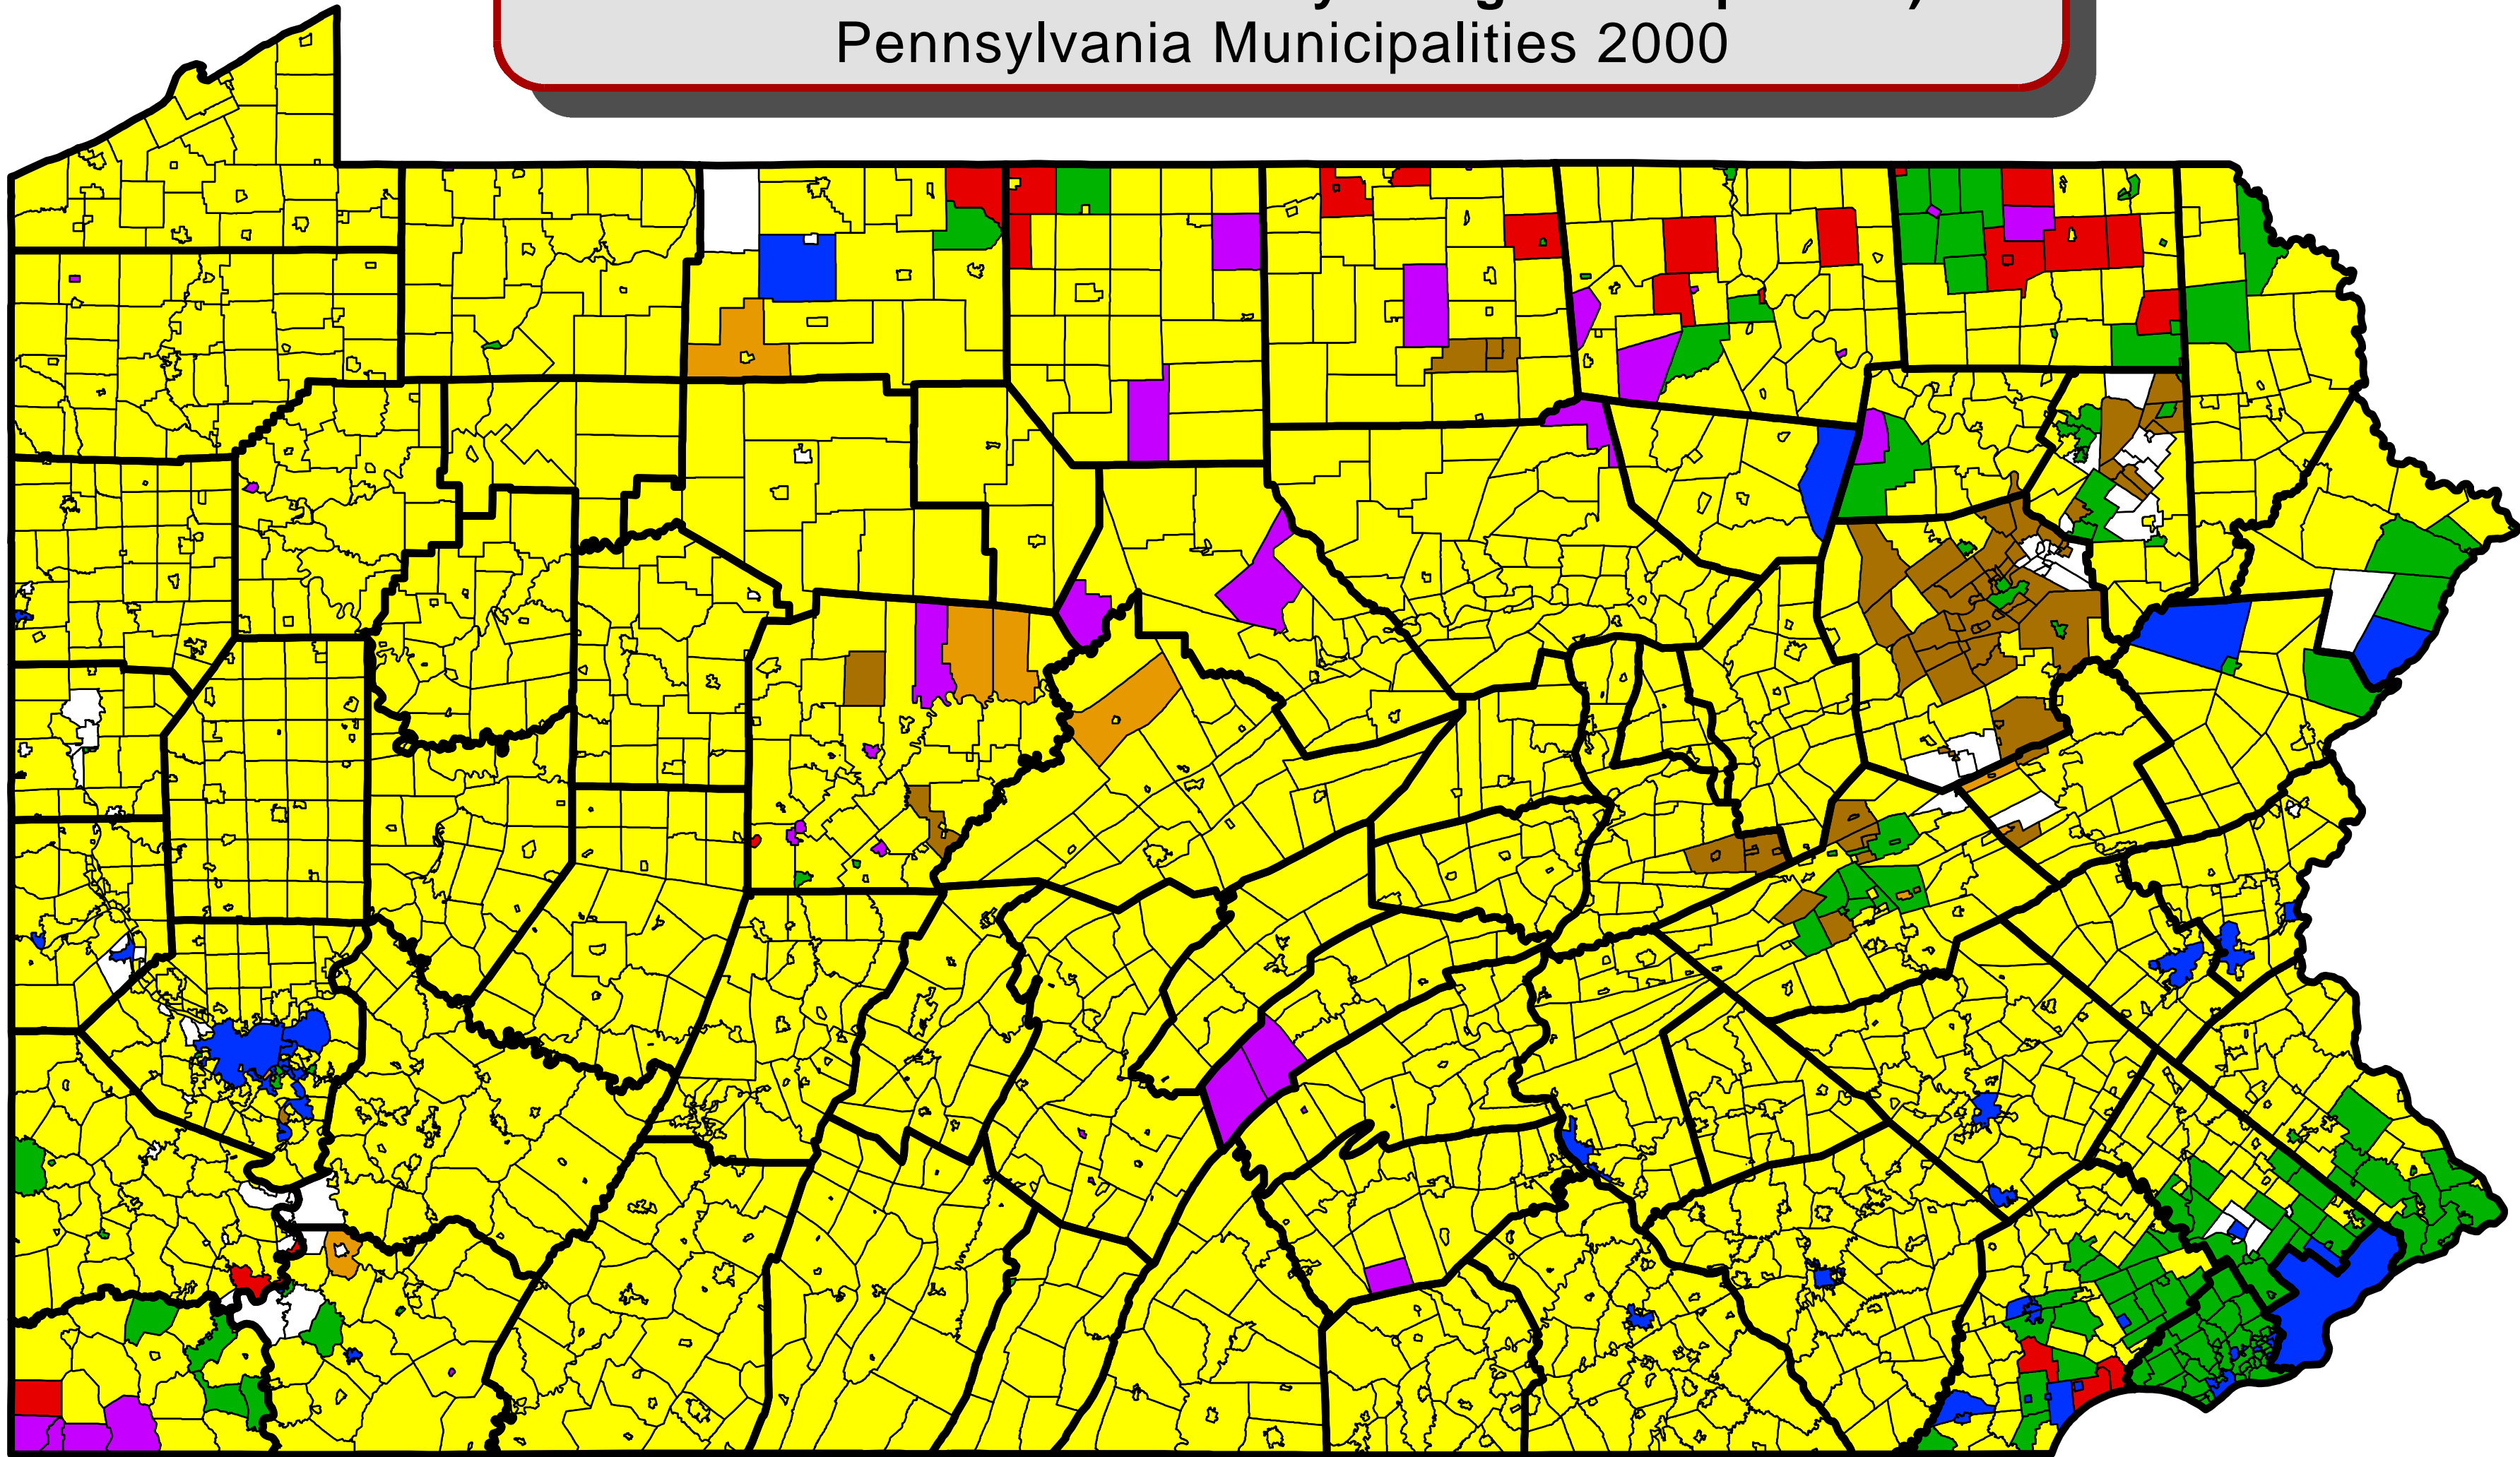

Most Prevalent Ancestry

(Universe: Total ancestry categories tallied for people with one or more ancestry categories reported.)
 Pennsylvania Municipalities 2000

Prevalent Ancestry (Municipality Count)

 Other* (12)	 German (2,115)	 Italian (78)	 Polish (72)	 None Reported (4)
 English (30)	 Irish (177)	 Other groups (54)	 United States/American (37)	