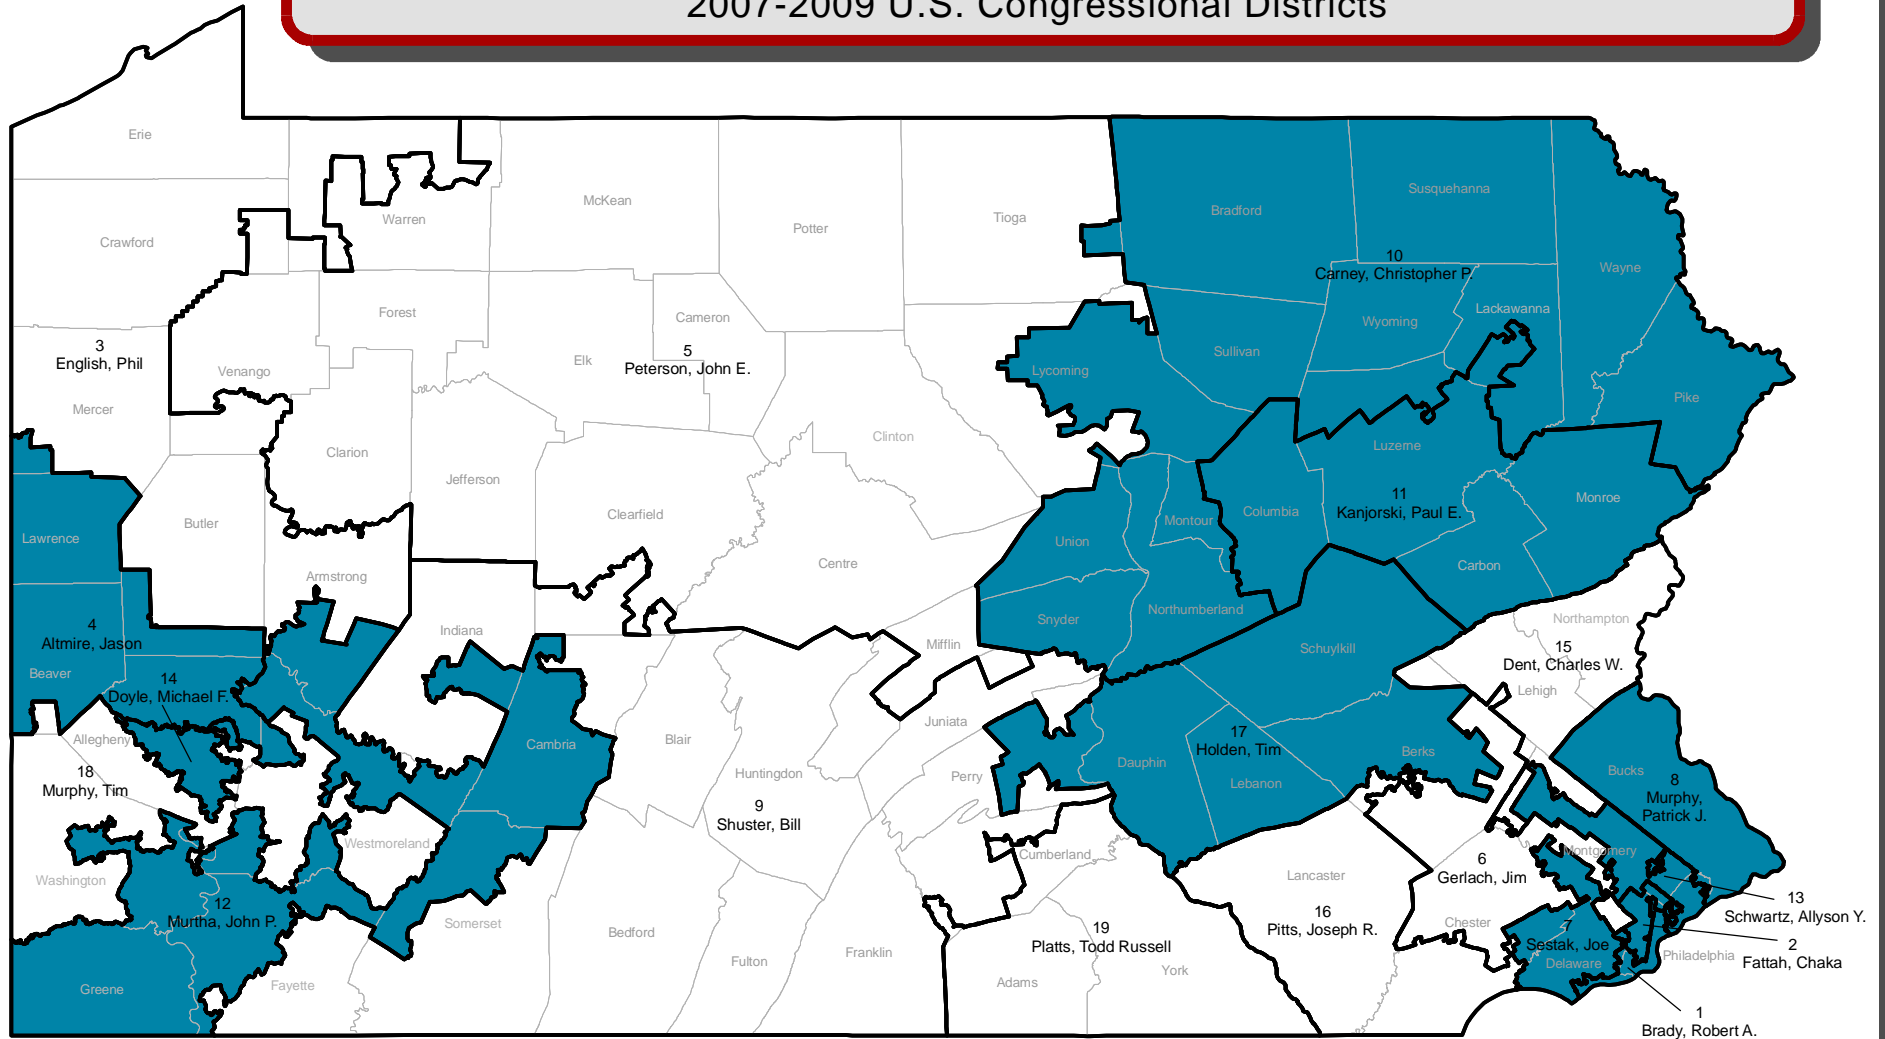

# Pennsylvania 110<sup>th</sup> U.S. Congressional Districts

2007-2009 U.S. Congressional Districts

## Boundary

- County
- Congressional District

## Political Party

- Democrat
- Republican