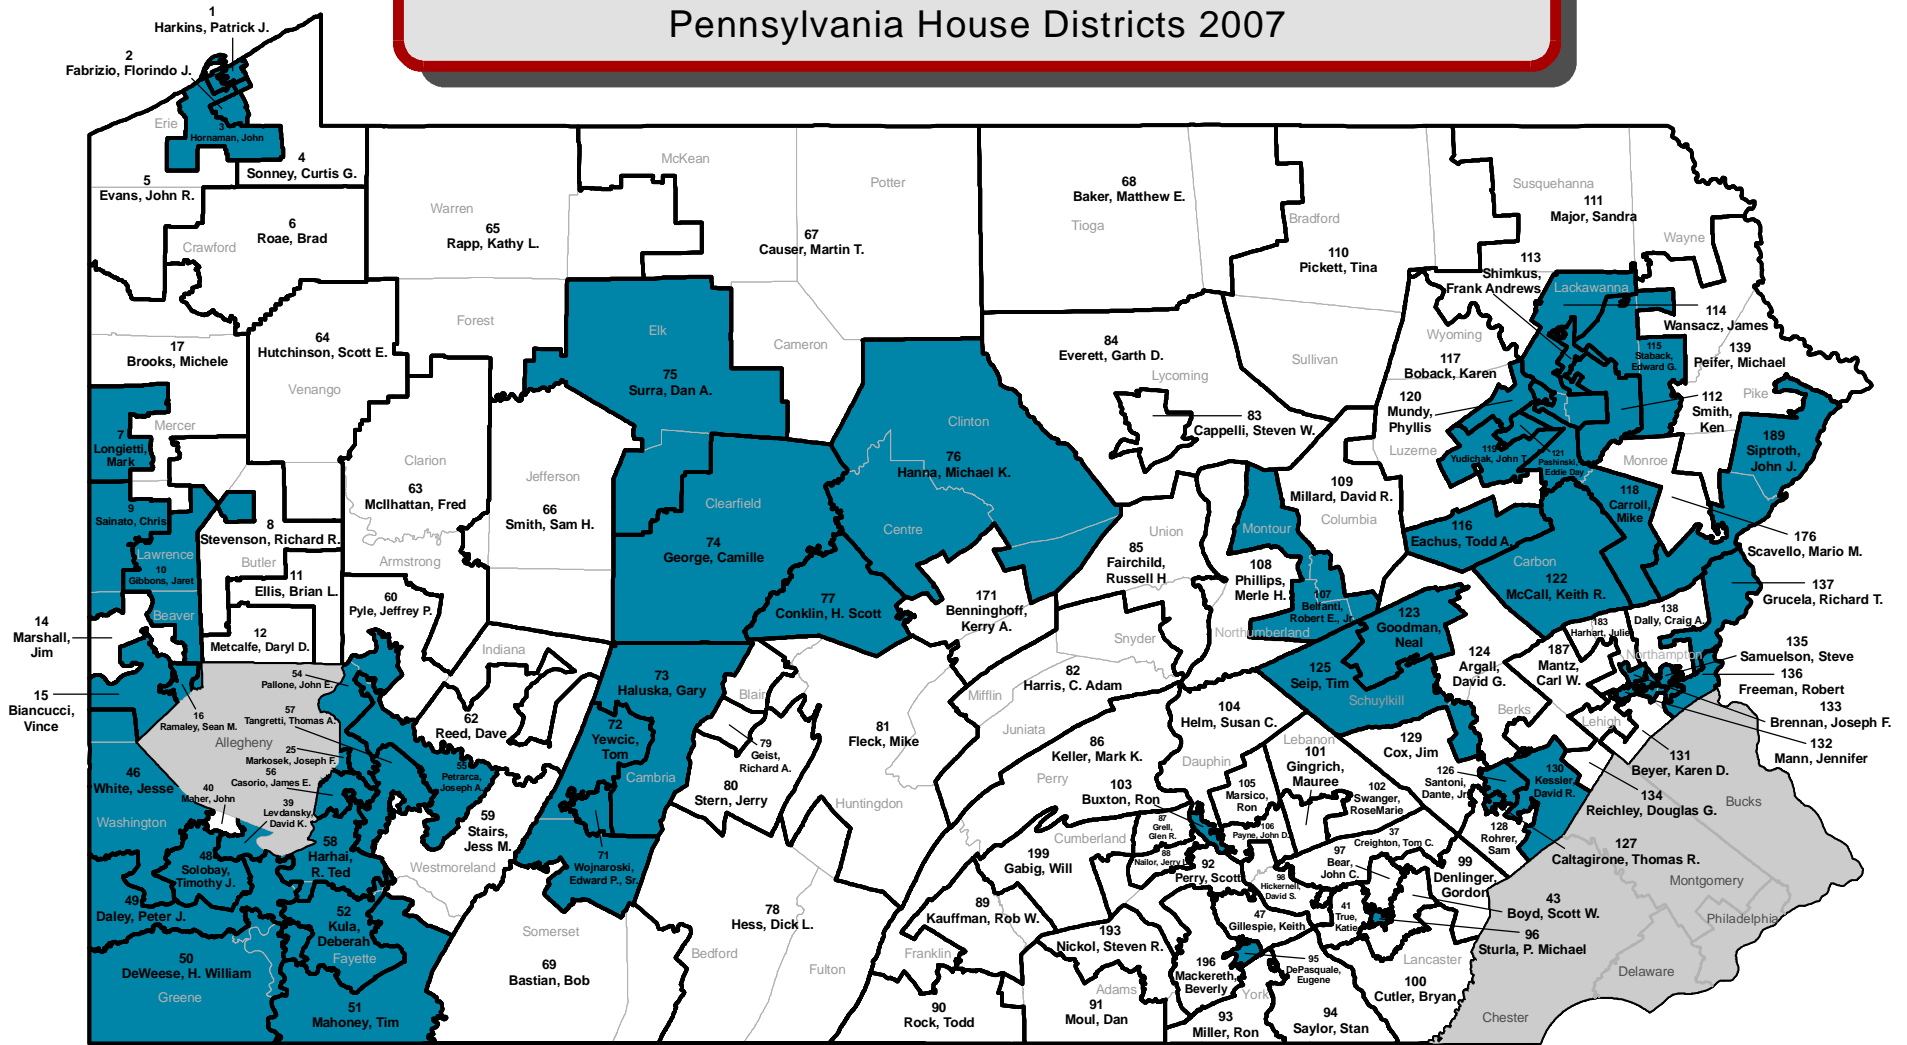

Pennsylvania State House Districts

Pennsylvania House Districts 2007

Boundary

- County
- Legislative District

Political Party

- Democrat
- Republican