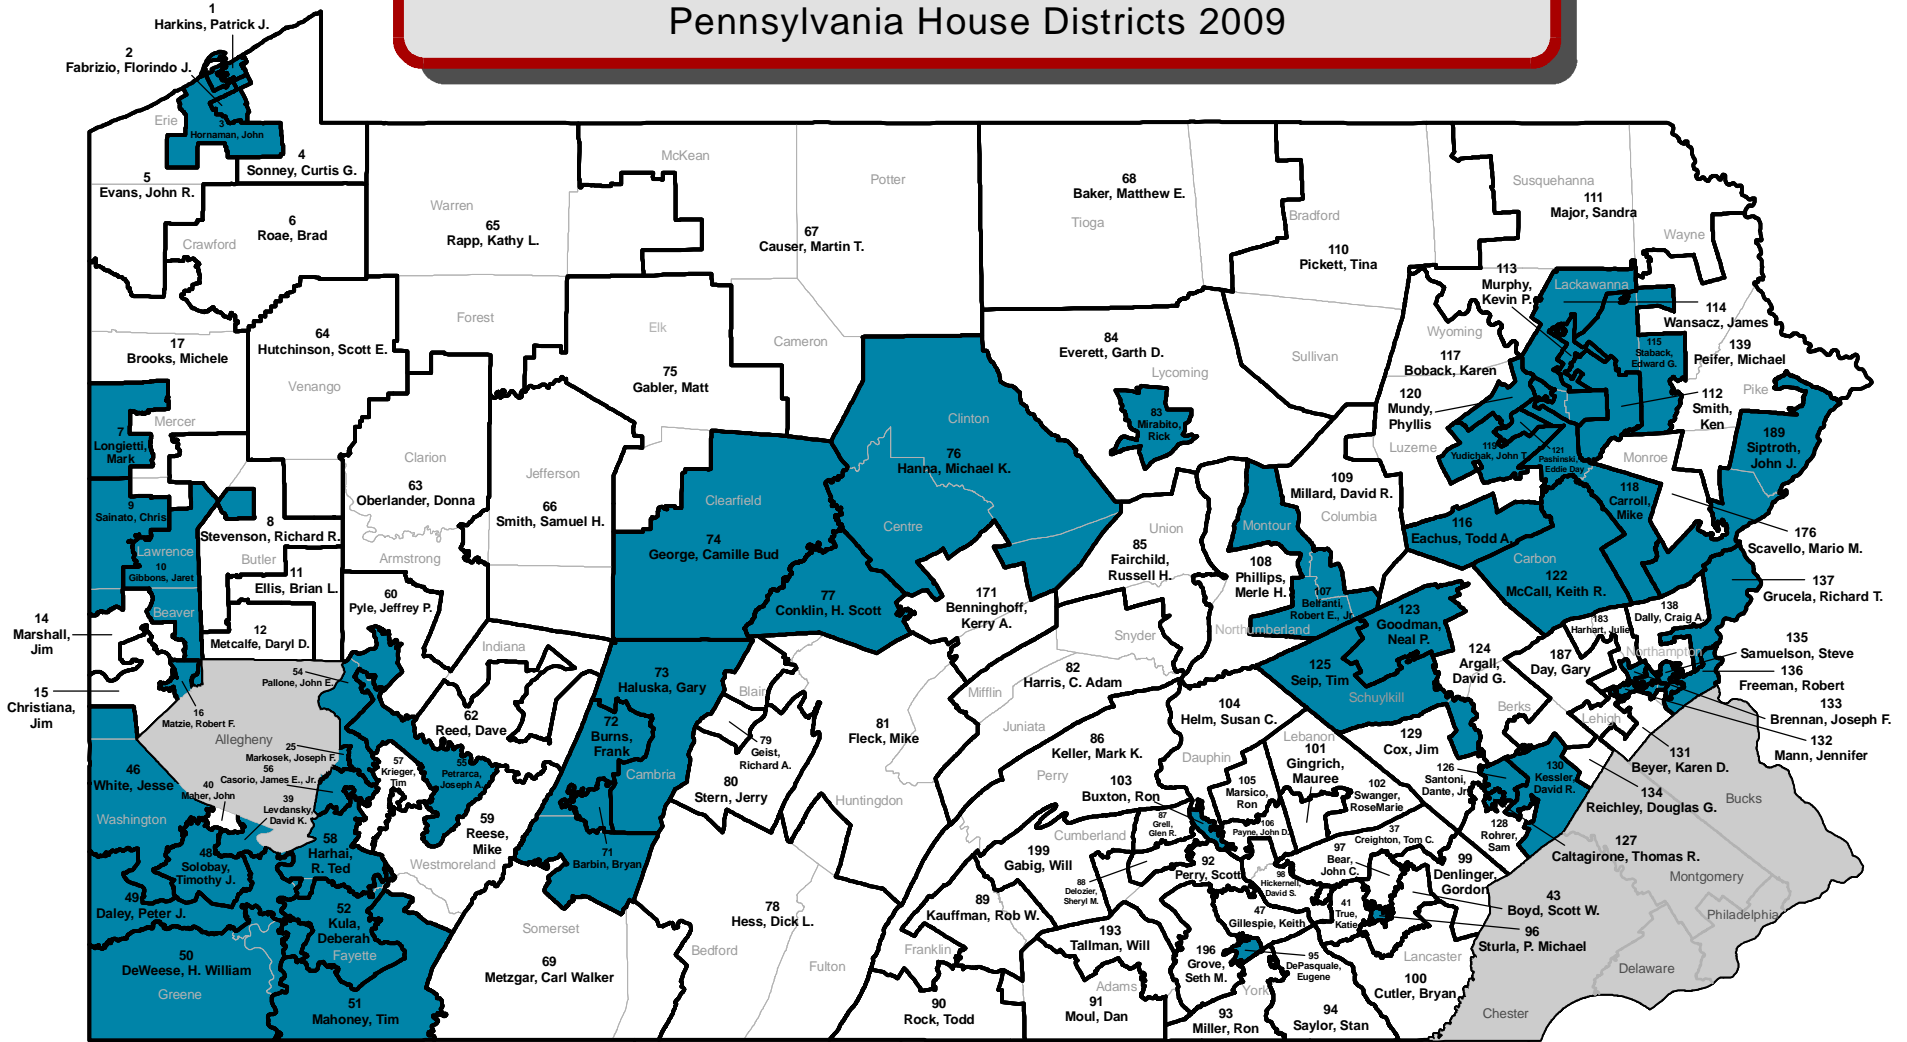

Pennsylvania State House Districts

Pennsylvania House Districts 2009

Boundary

- County
- Legislative District

Political Party

- Democrat
- Republican