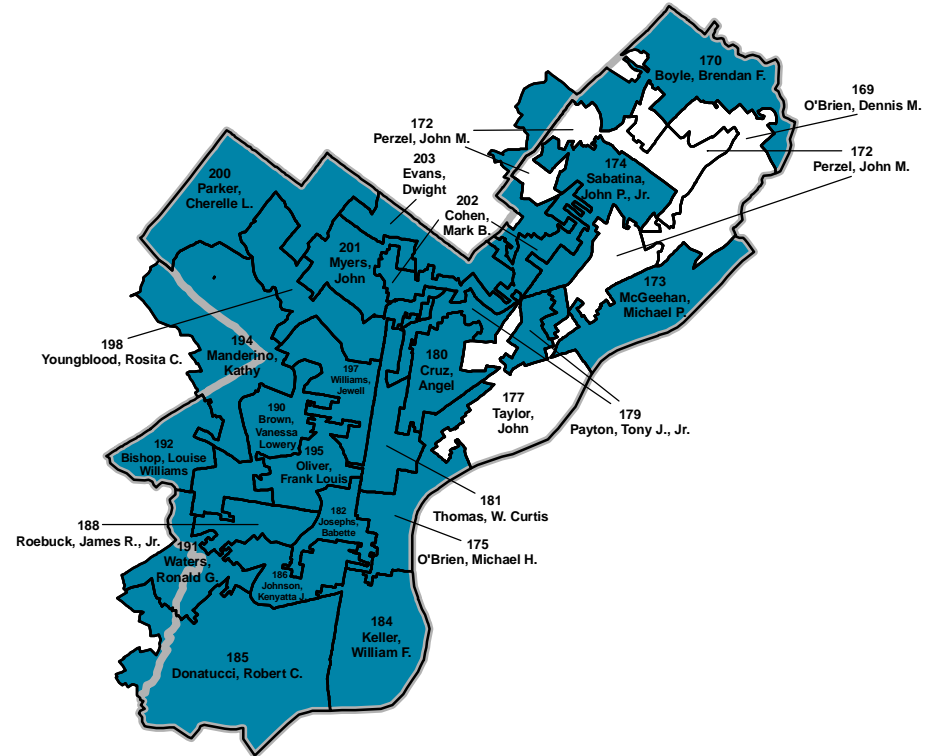

Pennsylvania State House Districts

Allegheny & Philadelphia House Districts 2009

Allegheny County

Philadelphia County

Boundary

- County
- Legislative District

Political Party

- Democrat
- Republican