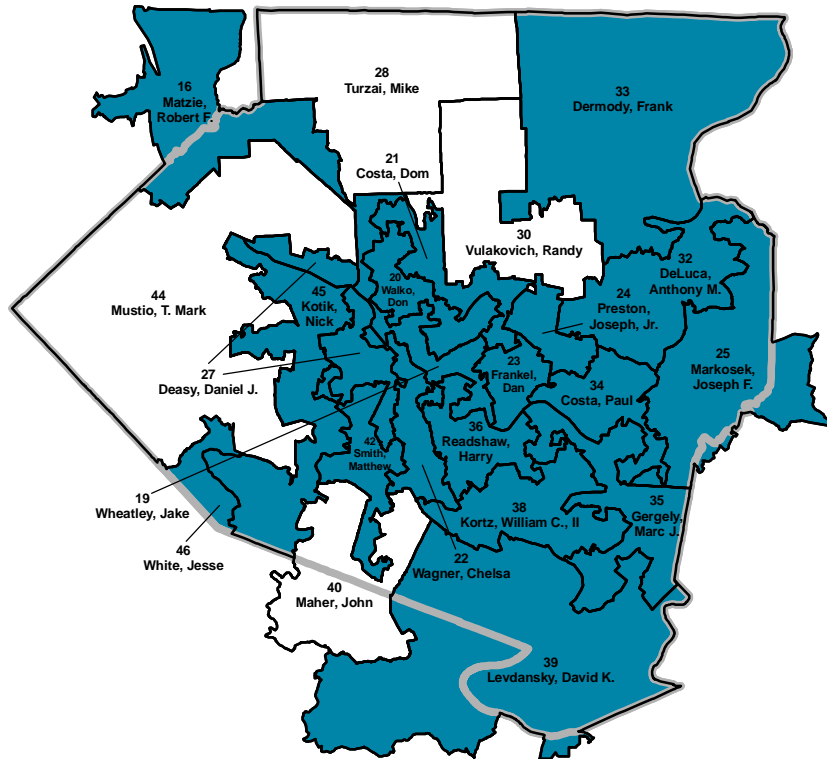

Pennsylvania State House Districts

Allegheny & Philadelphia House Districts 2009

Allegheny County

Philadelphia County

Boundary

- County
- Legislative District

Political Party

- Democrat
- Republican