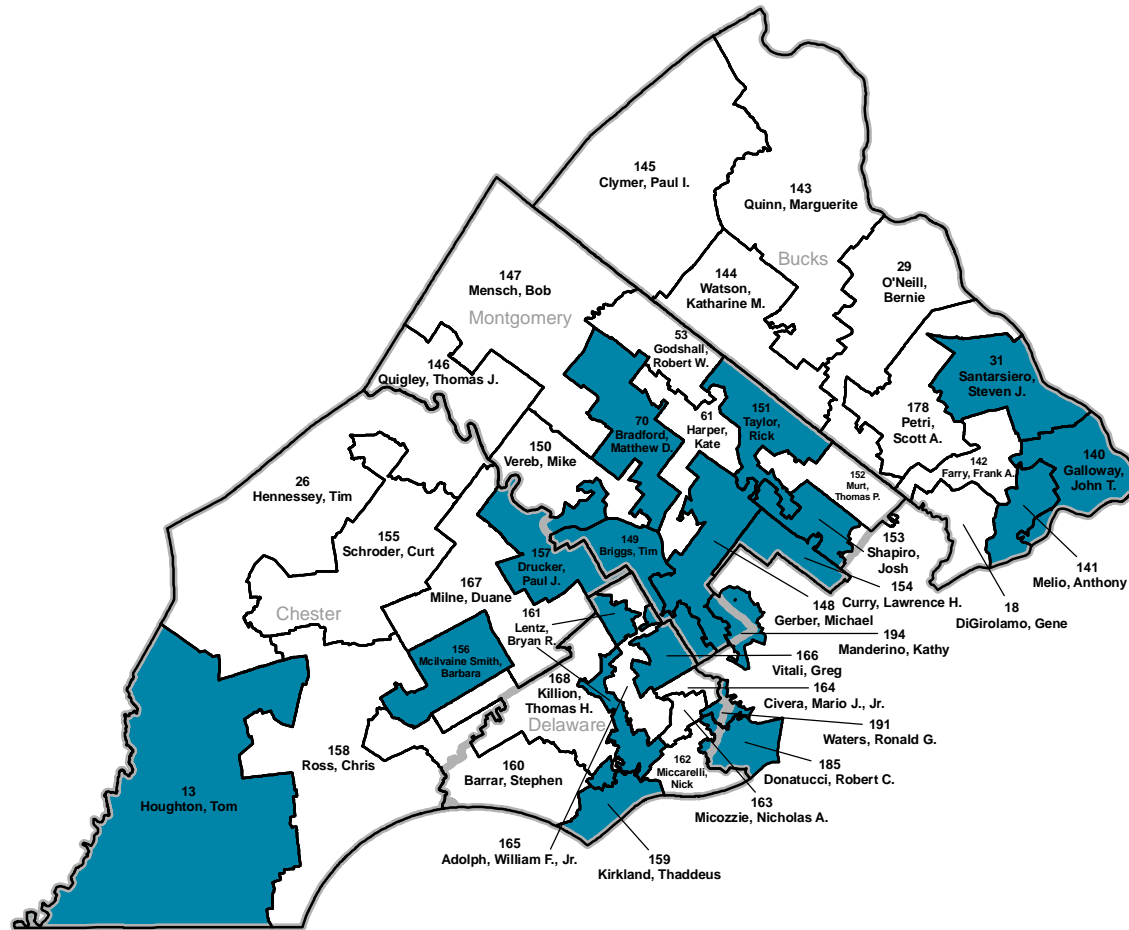

# Pennsylvania State House Districts

Surrounding Philadelphia Counties House Districts 2009

## Boundary

- County
- Legislative District

## Political Party

- Democrat
- Republican