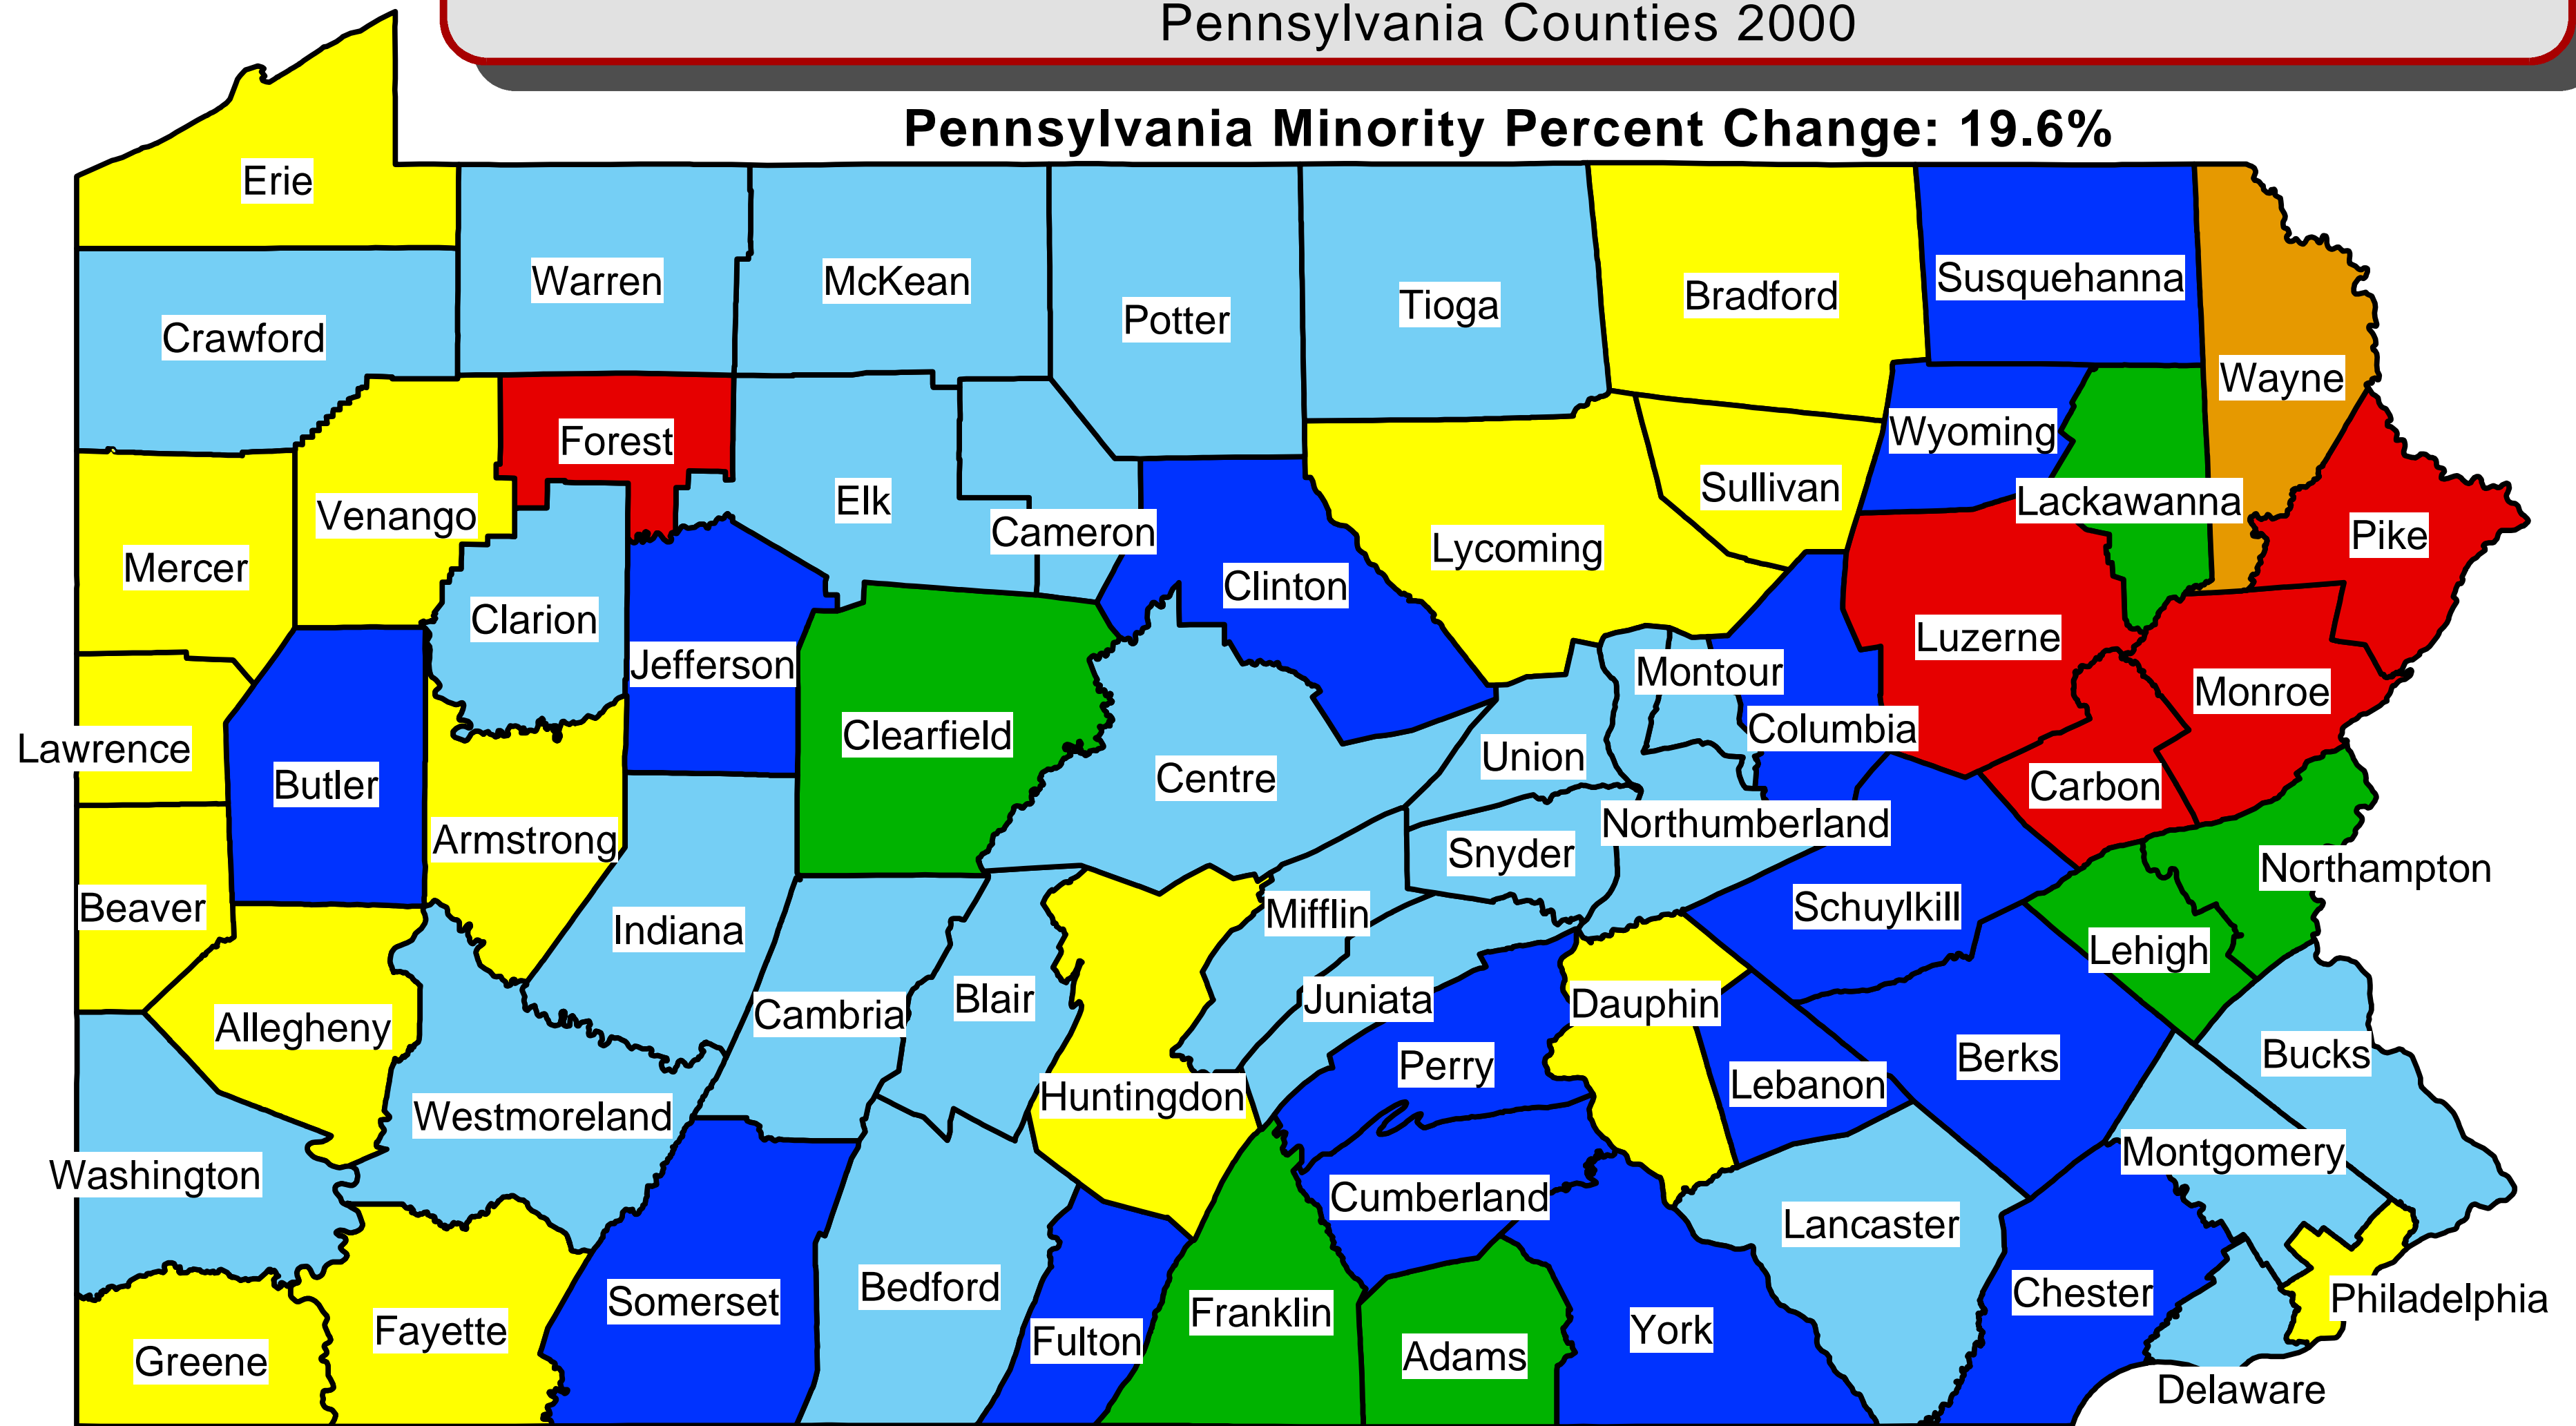

Minority* Estimated Population Percent Change

April 1, 2000 Estimates Base to July 1, 2008

(*Minority is defined as Total Population minus White Alone Non-Hispanic.)

Pennsylvania Counties 2000

Pennsylvania Minority Percent Change: 19.6%

Percent Change