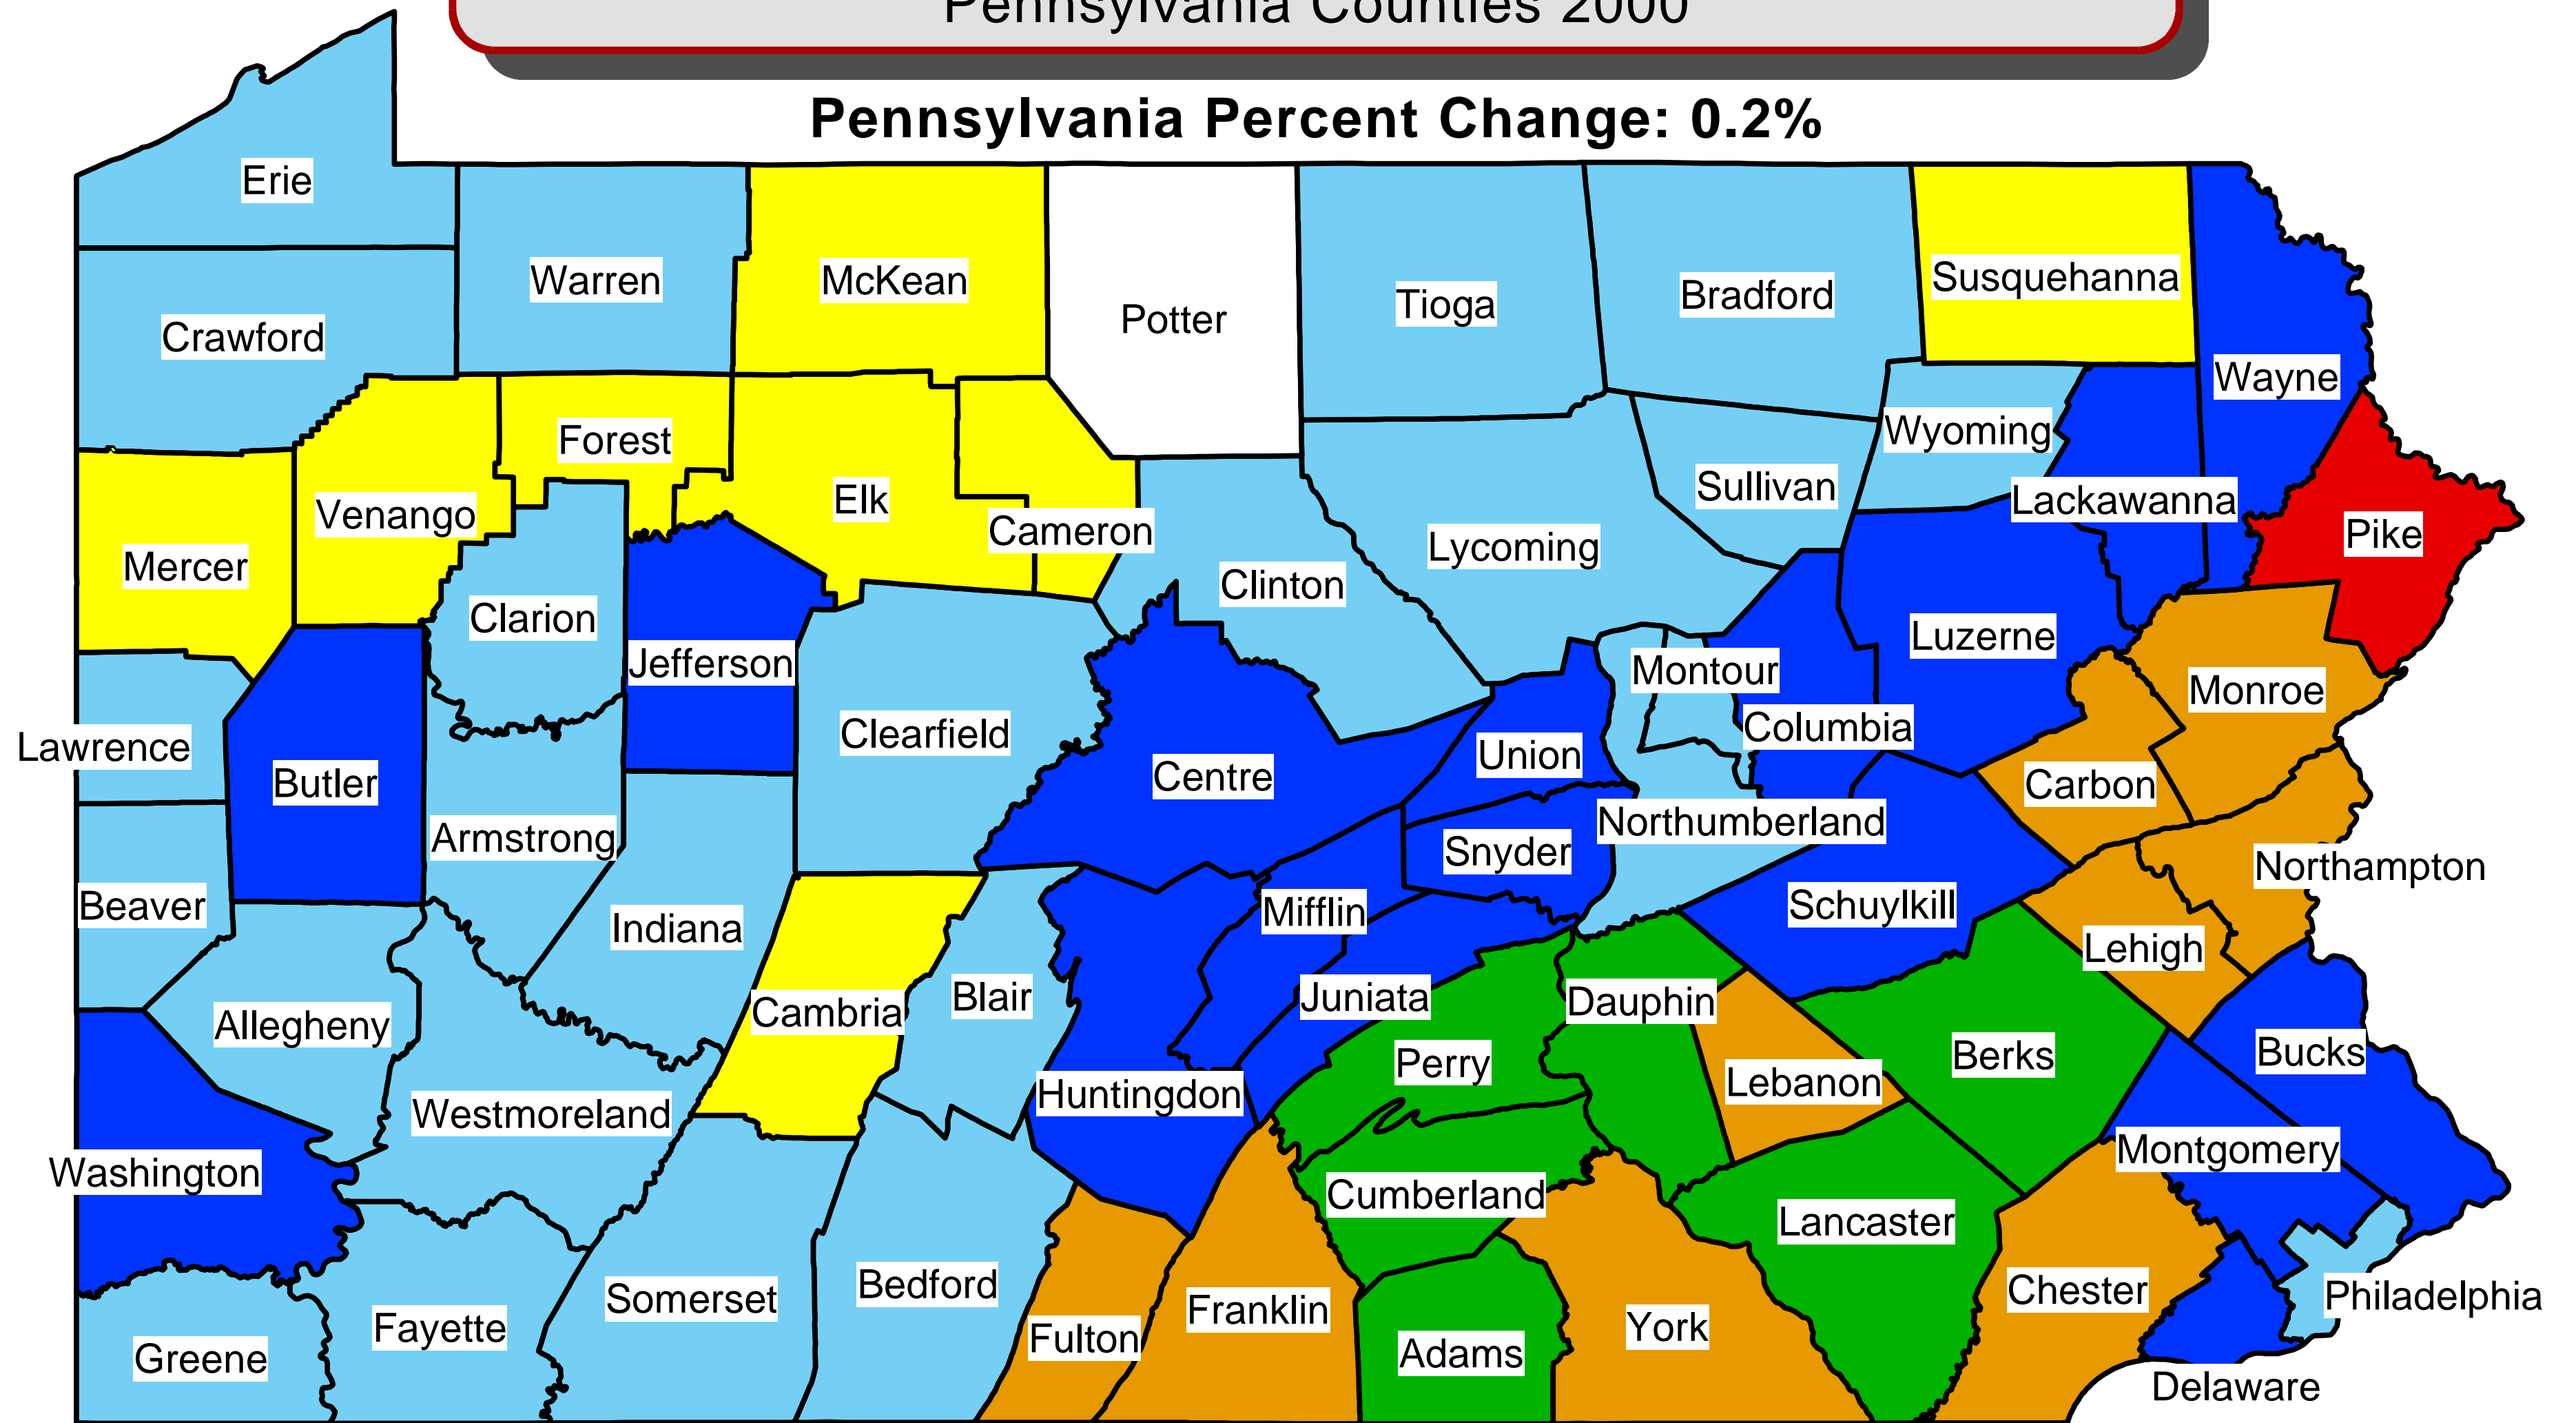

Estimated Population Percent Change

July 1, 2006 to July 1, 2007

Pennsylvania Counties 2000

Pennsylvania Percent Change: 0.2%

Percent Change