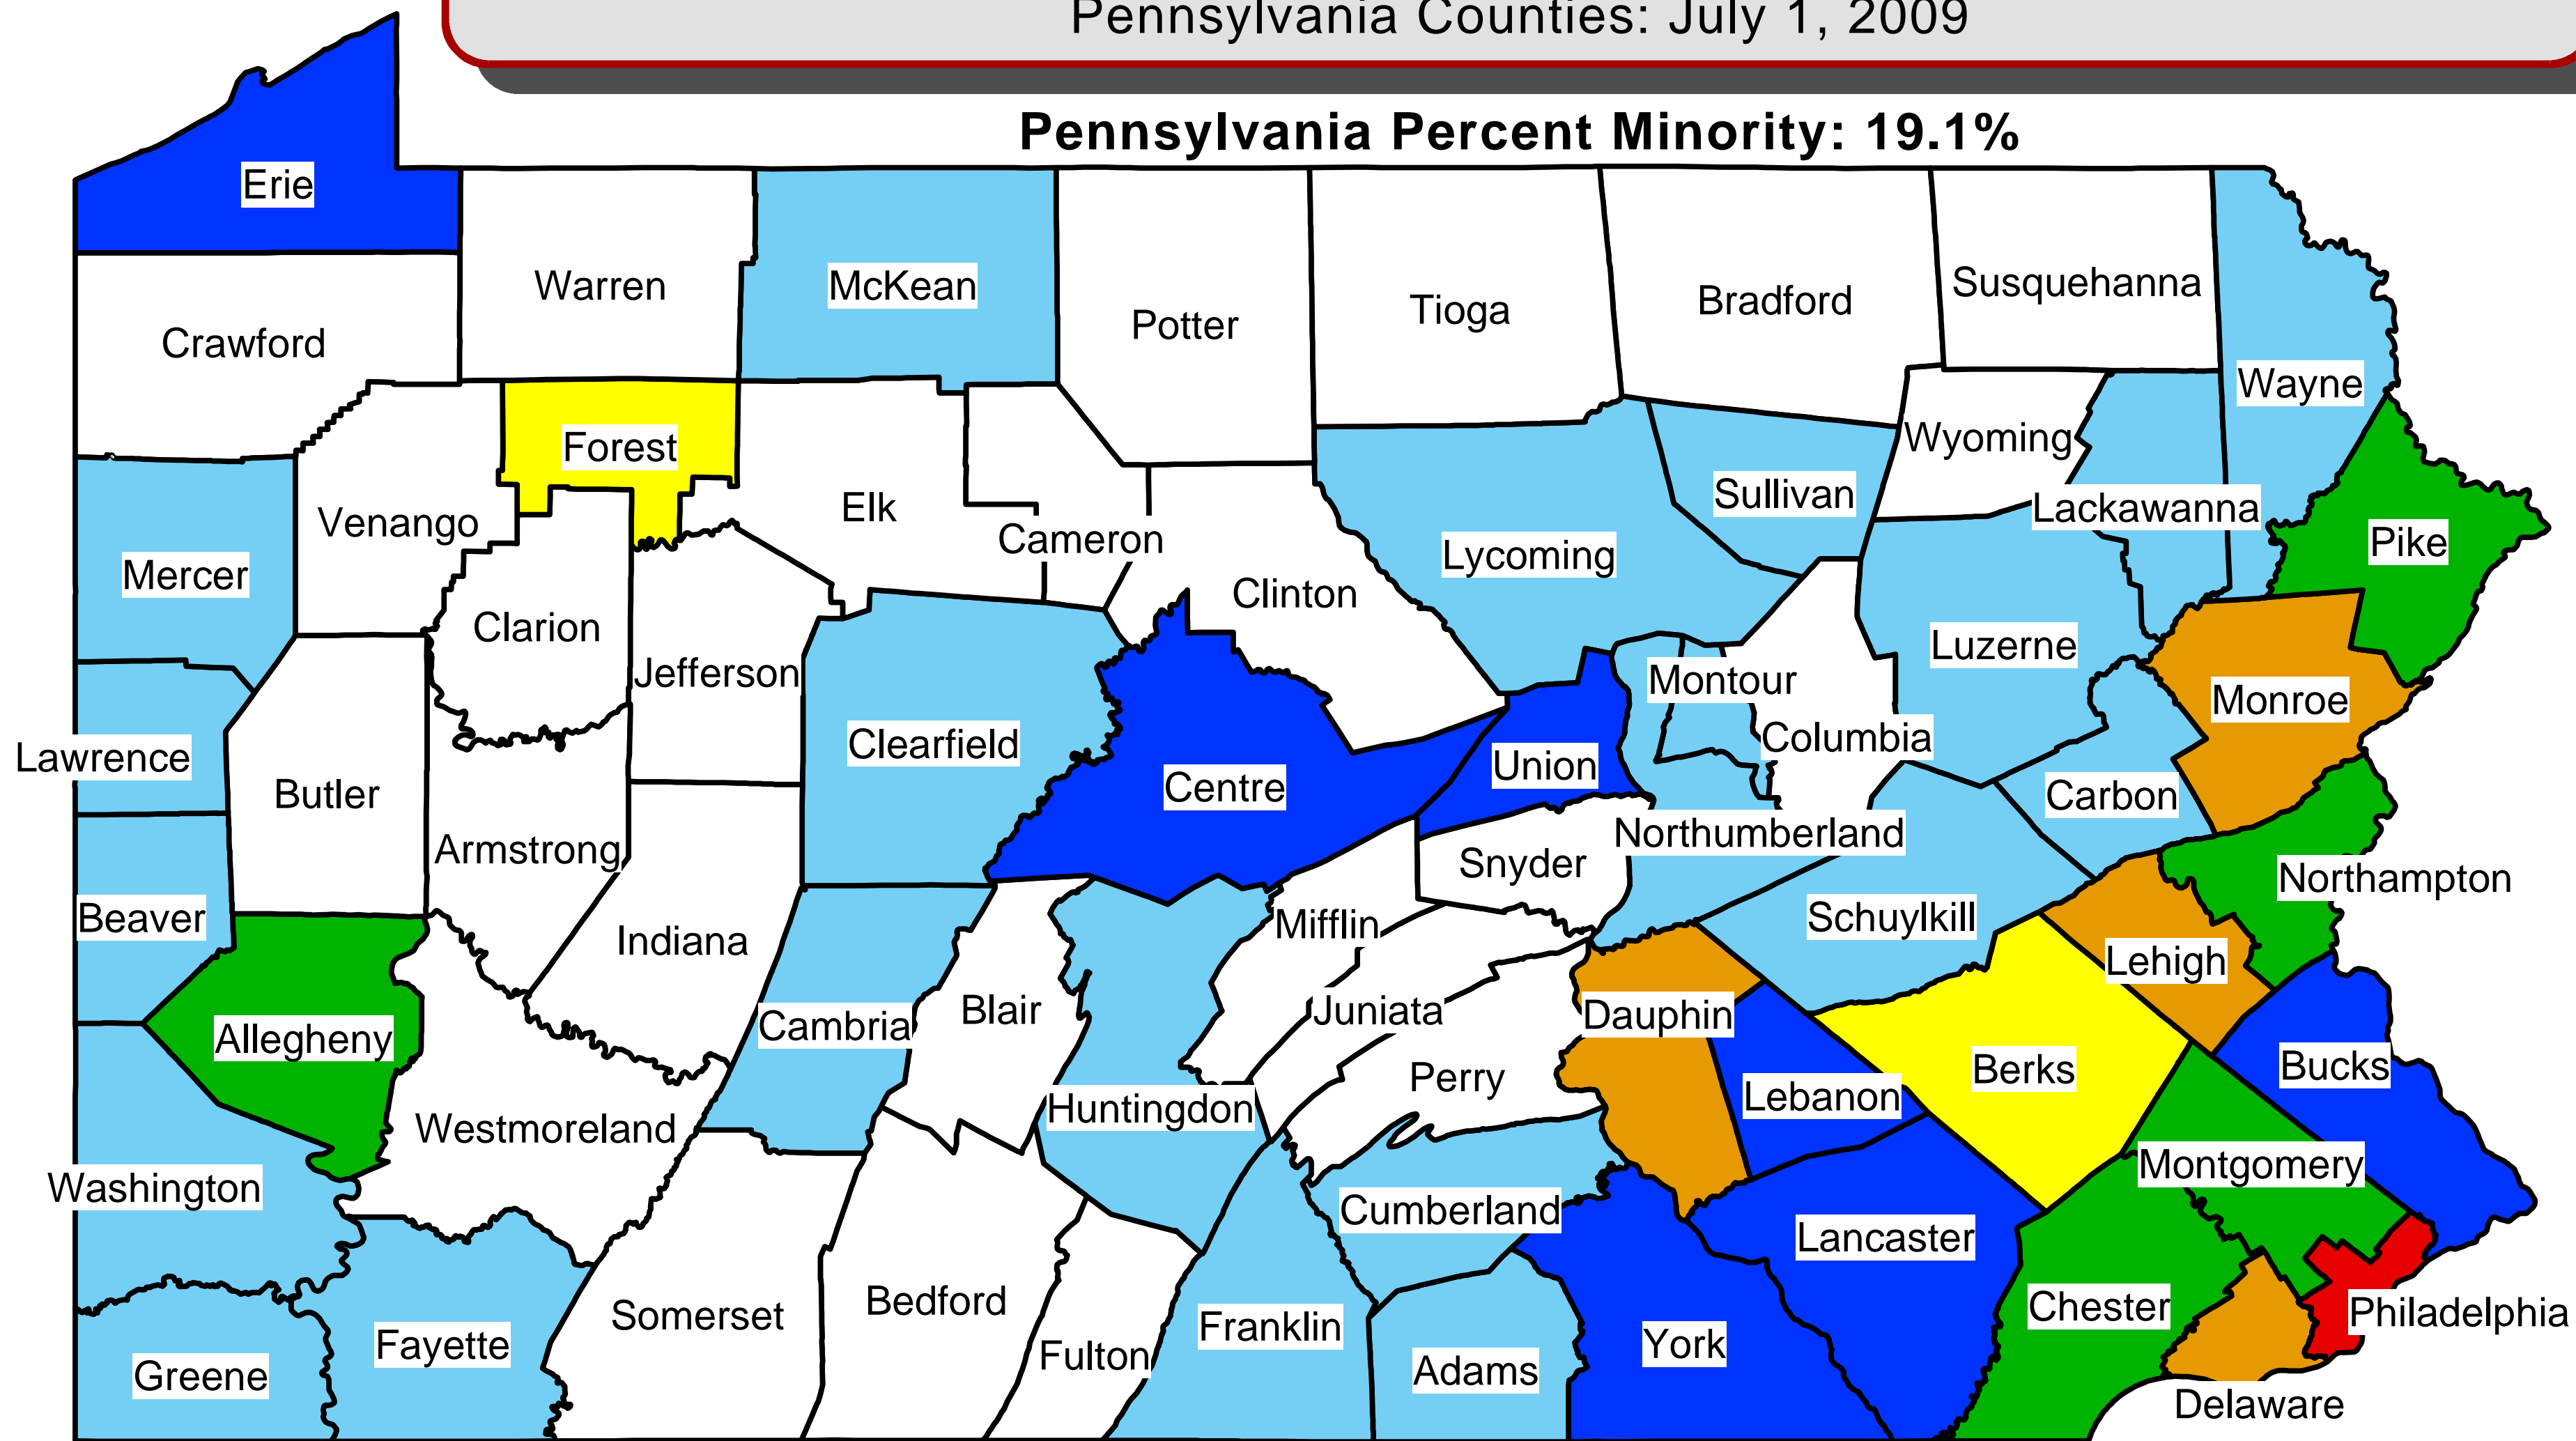

# Percent Minority\* Estimated Population

(\*Minority is defined as Total Population minus White Alone Non-Hispanic.)

Pennsylvania Counties: July 1, 2009

**Pennsylvania Percent Minority: 19.1%**

## Percent of Total Population