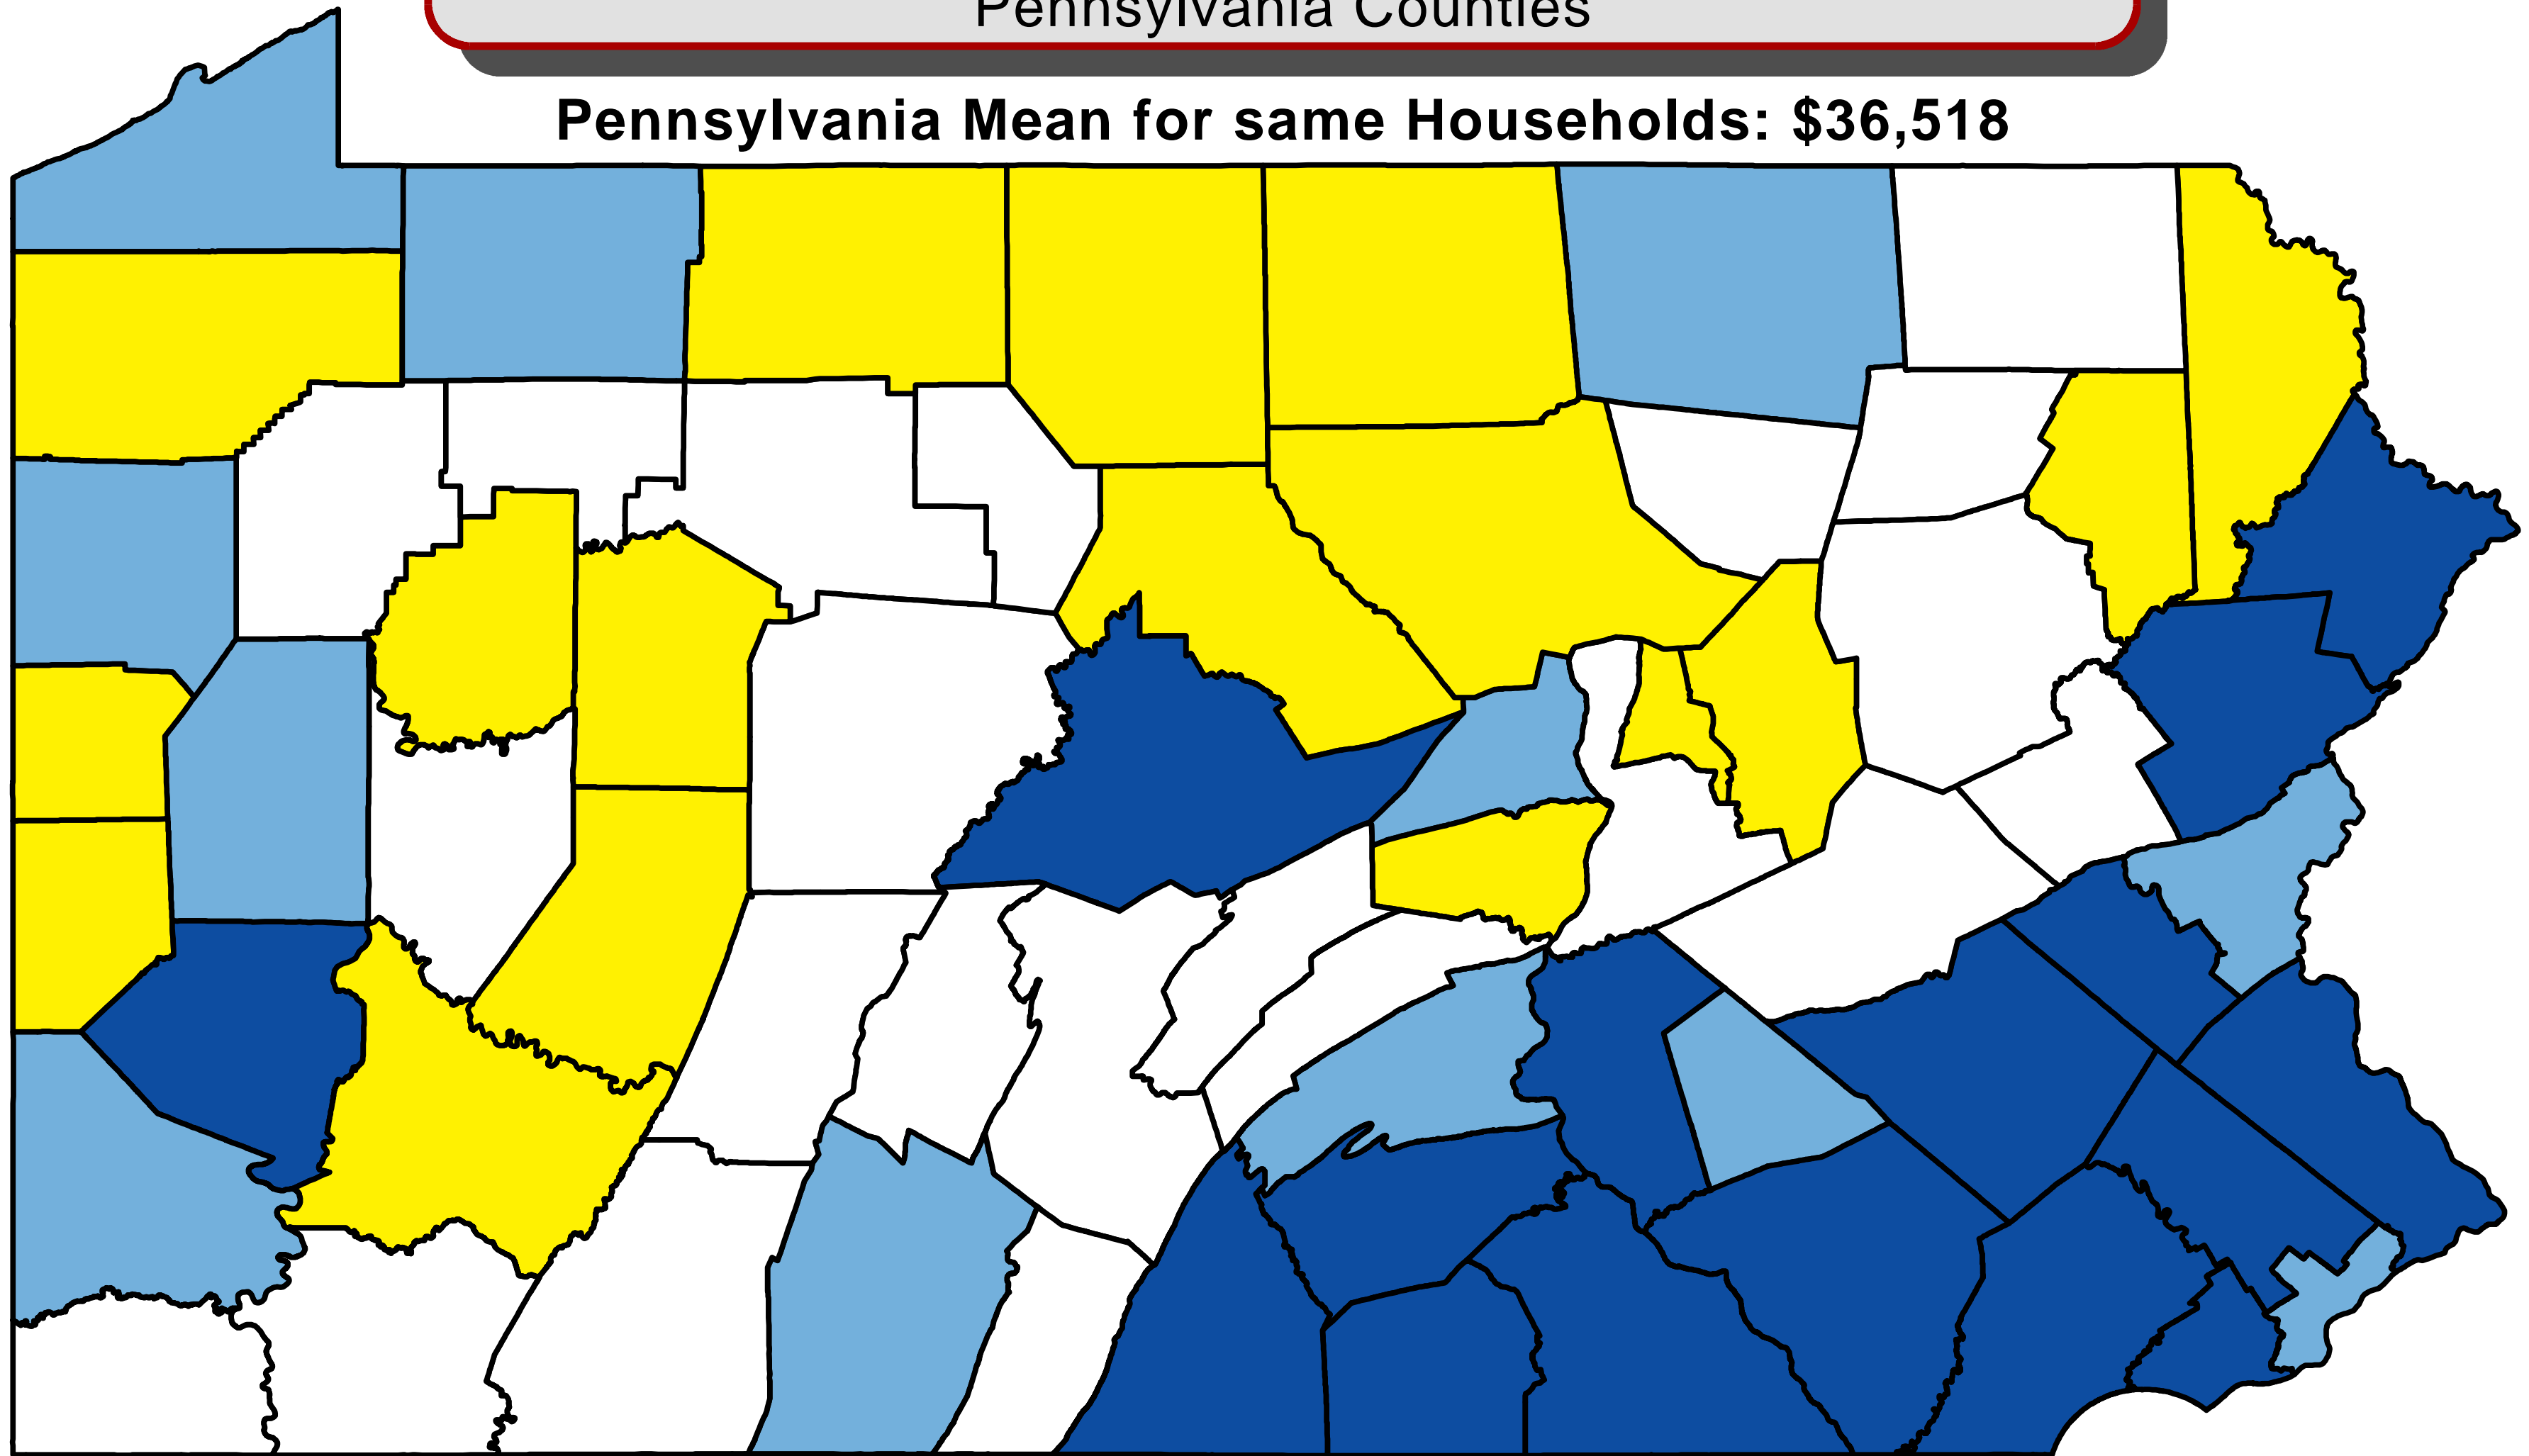

Mean Total Income for Households with Householder Age 65 and over

Pennsylvania Counties

Pennsylvania Mean for same Households: \$36,518

Mean Total Income (1999)