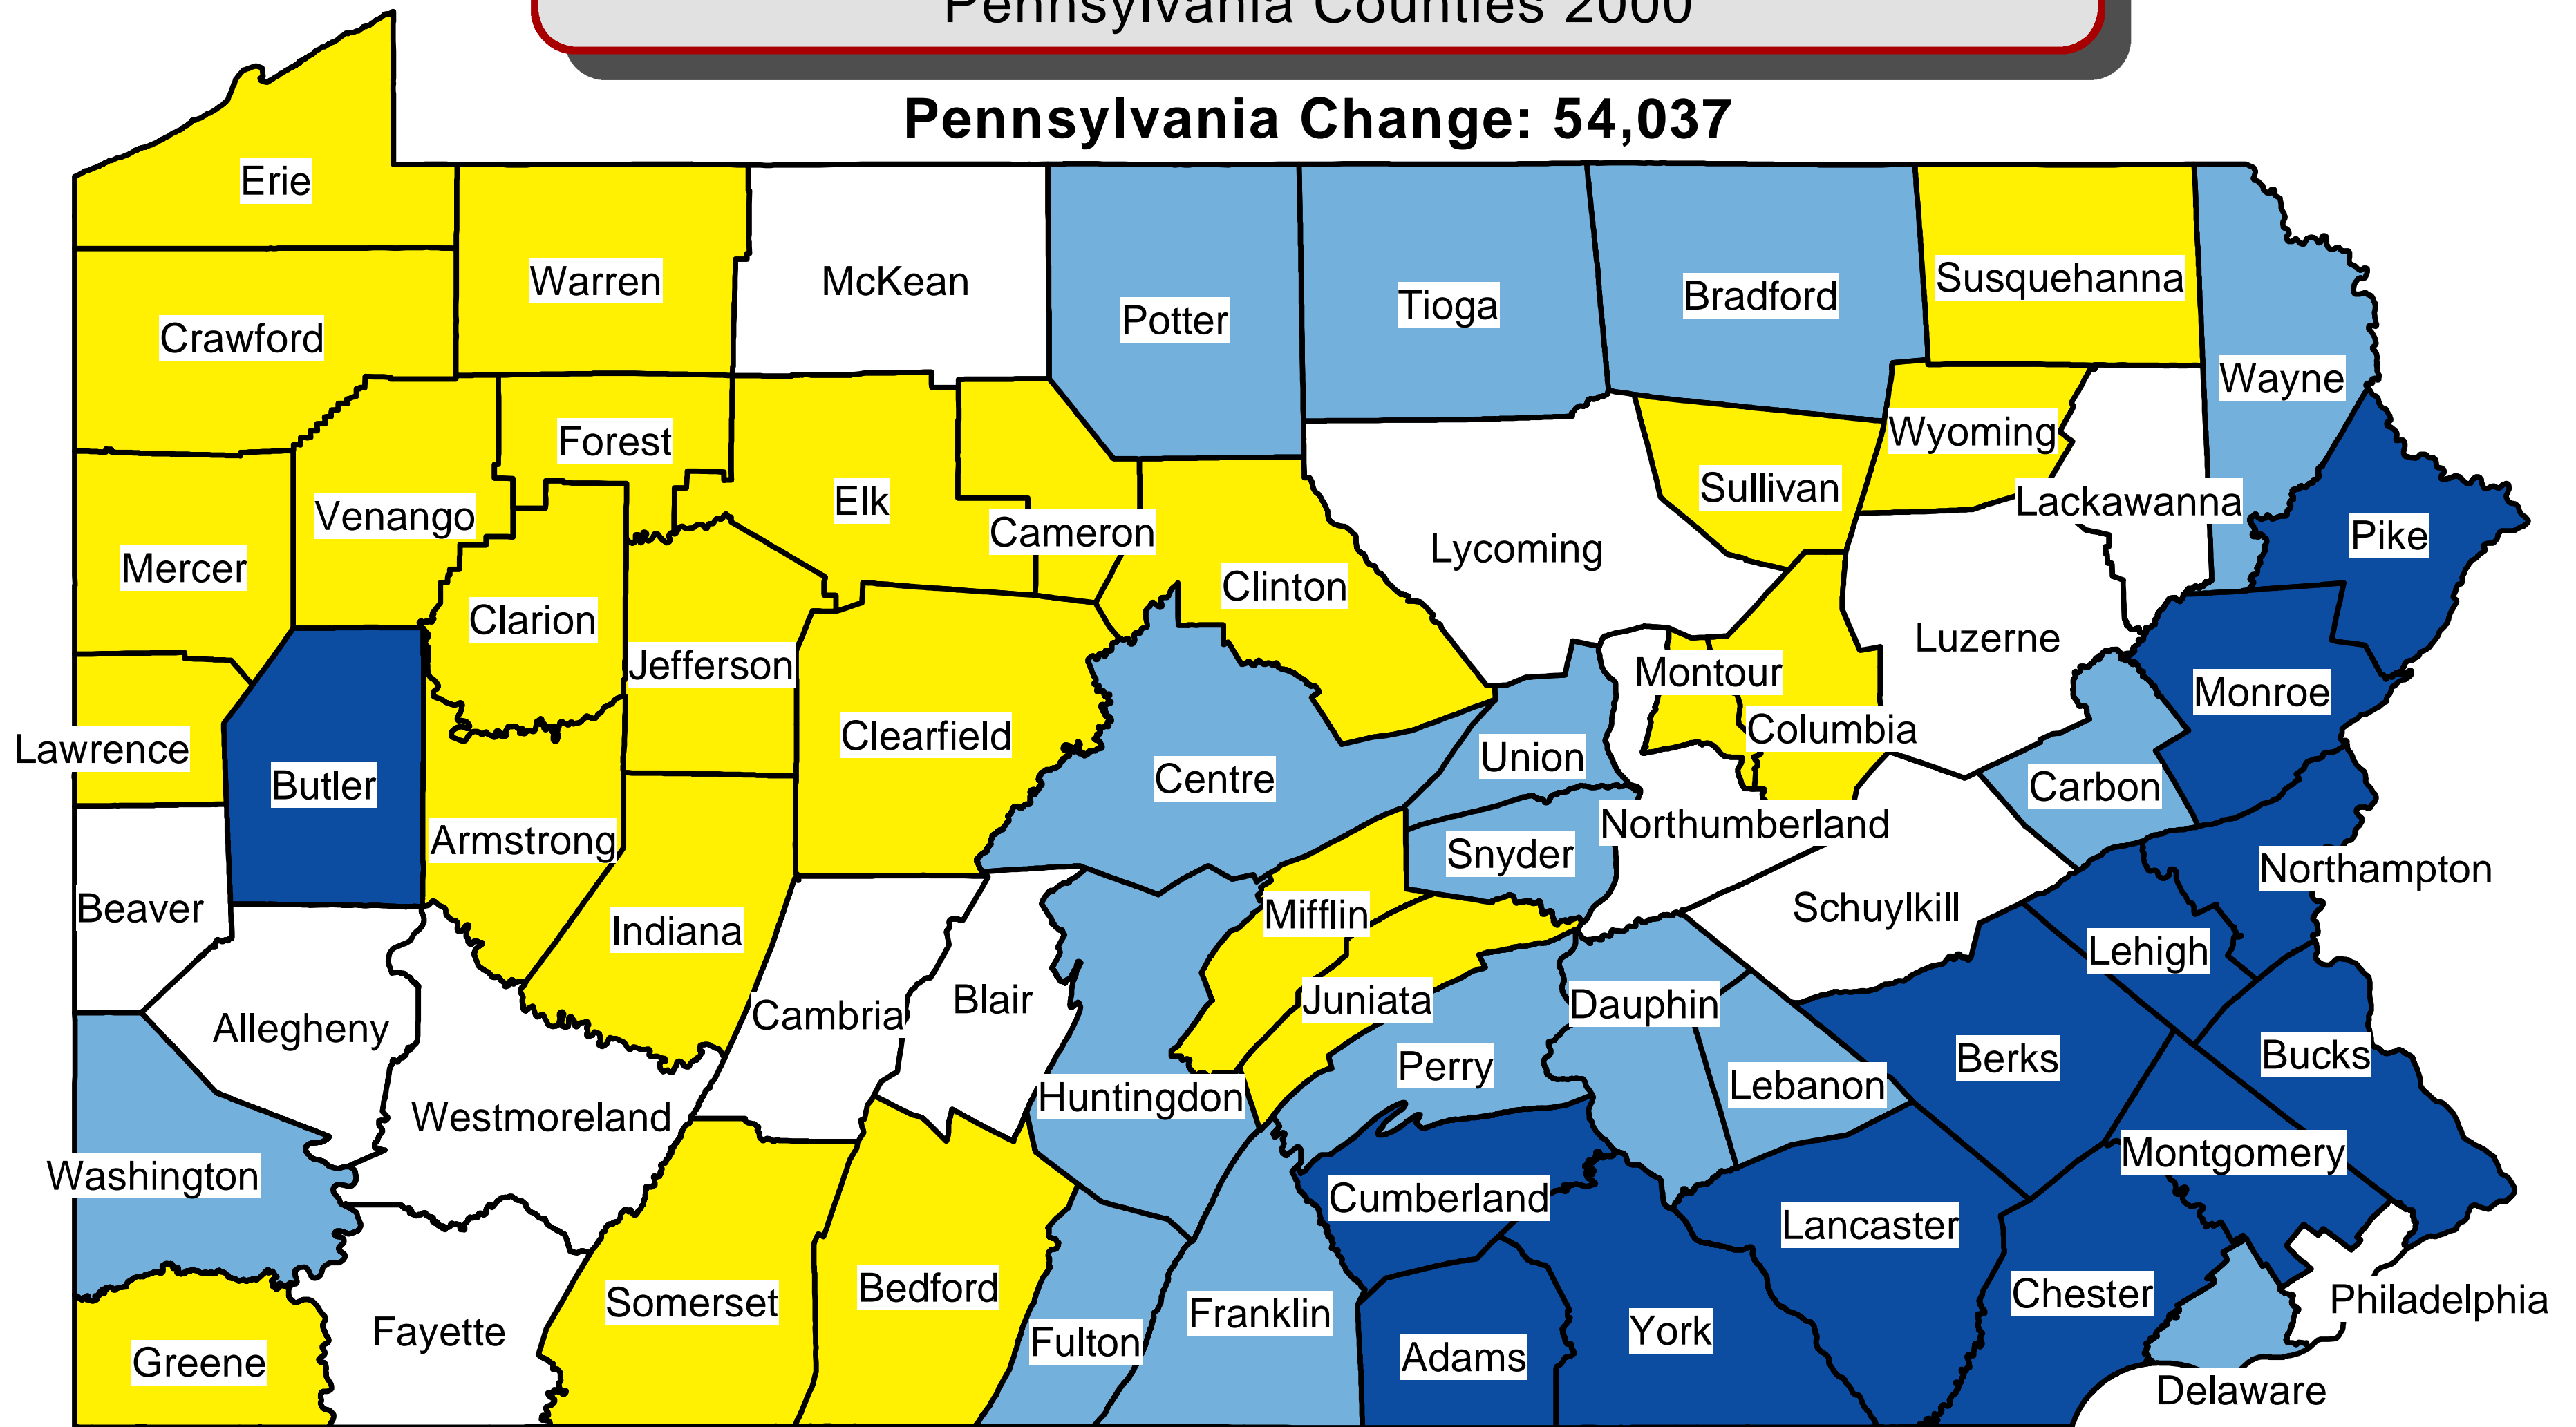

Estimated Population Change

April 1, 2000 to July 1, 2002

Pennsylvania Counties 2000

Pennsylvania Change: 54,037

Population Change

□ Less than -1,000

■ -1,000 to -1

■ 0 to 3,000

■ Greater than 3,000