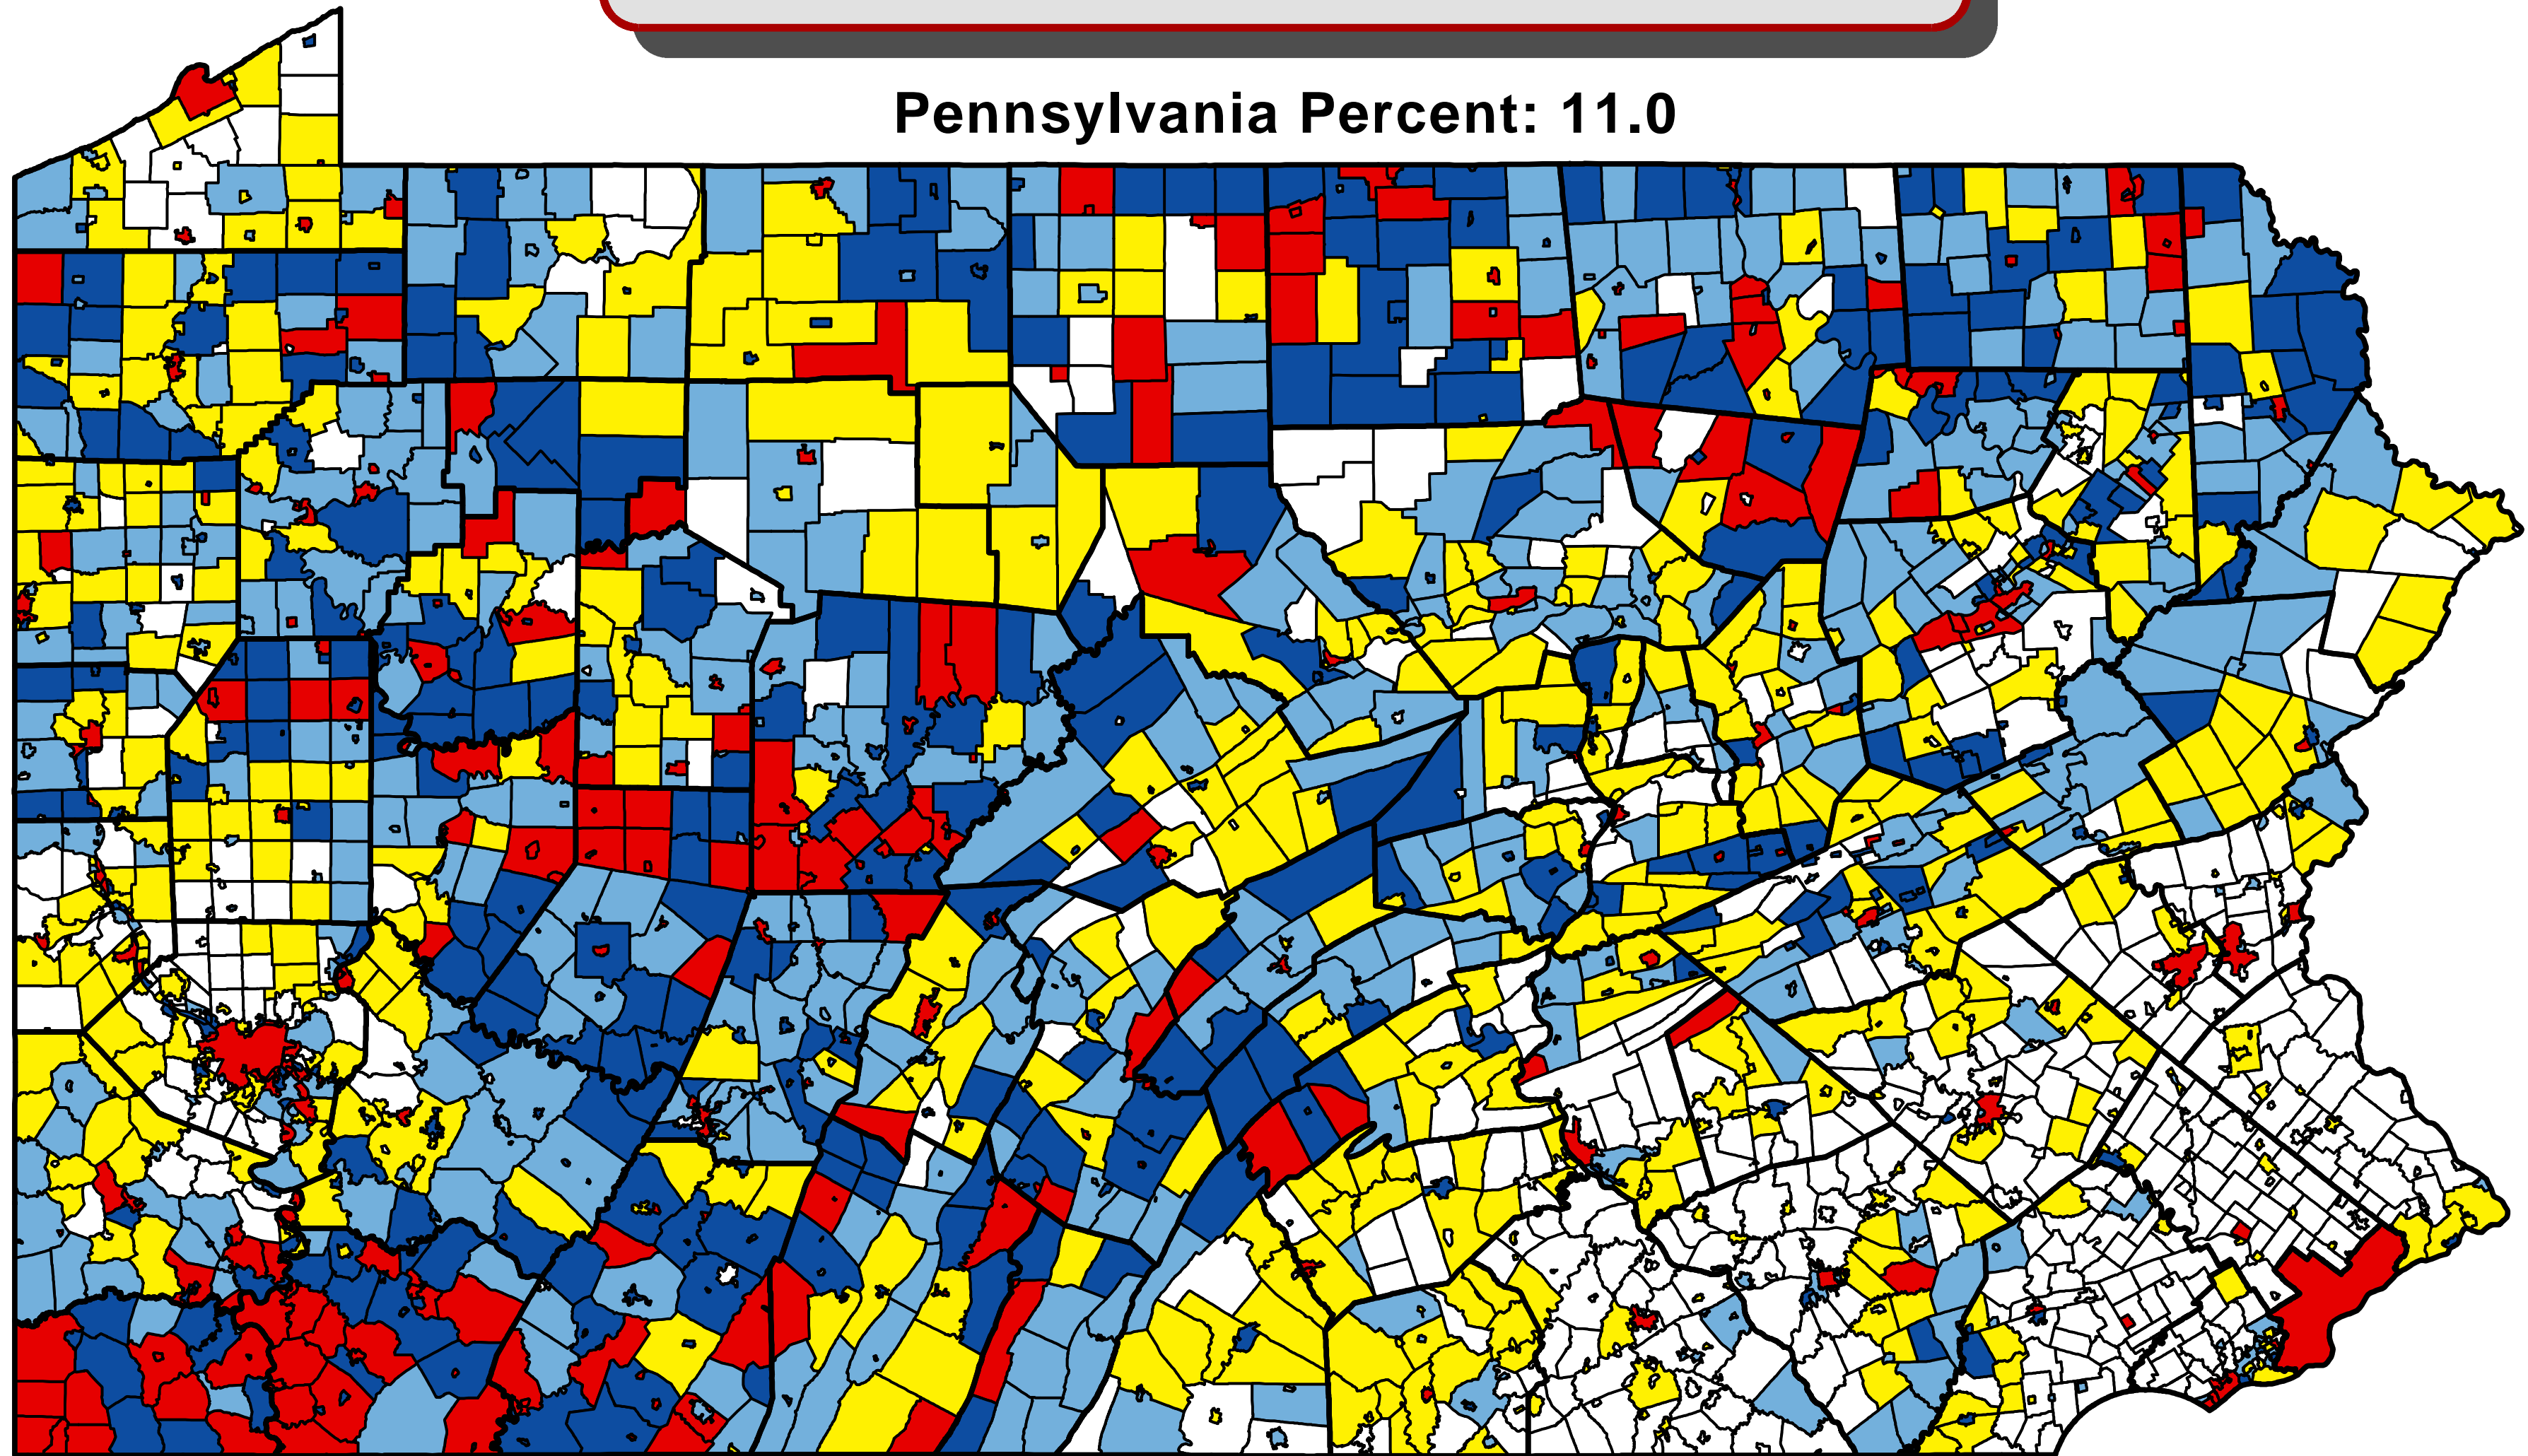

Households in Poverty, 1999

Pennsylvania Municipalities 2000

Pennsylvania Percent: 11.0

Percent