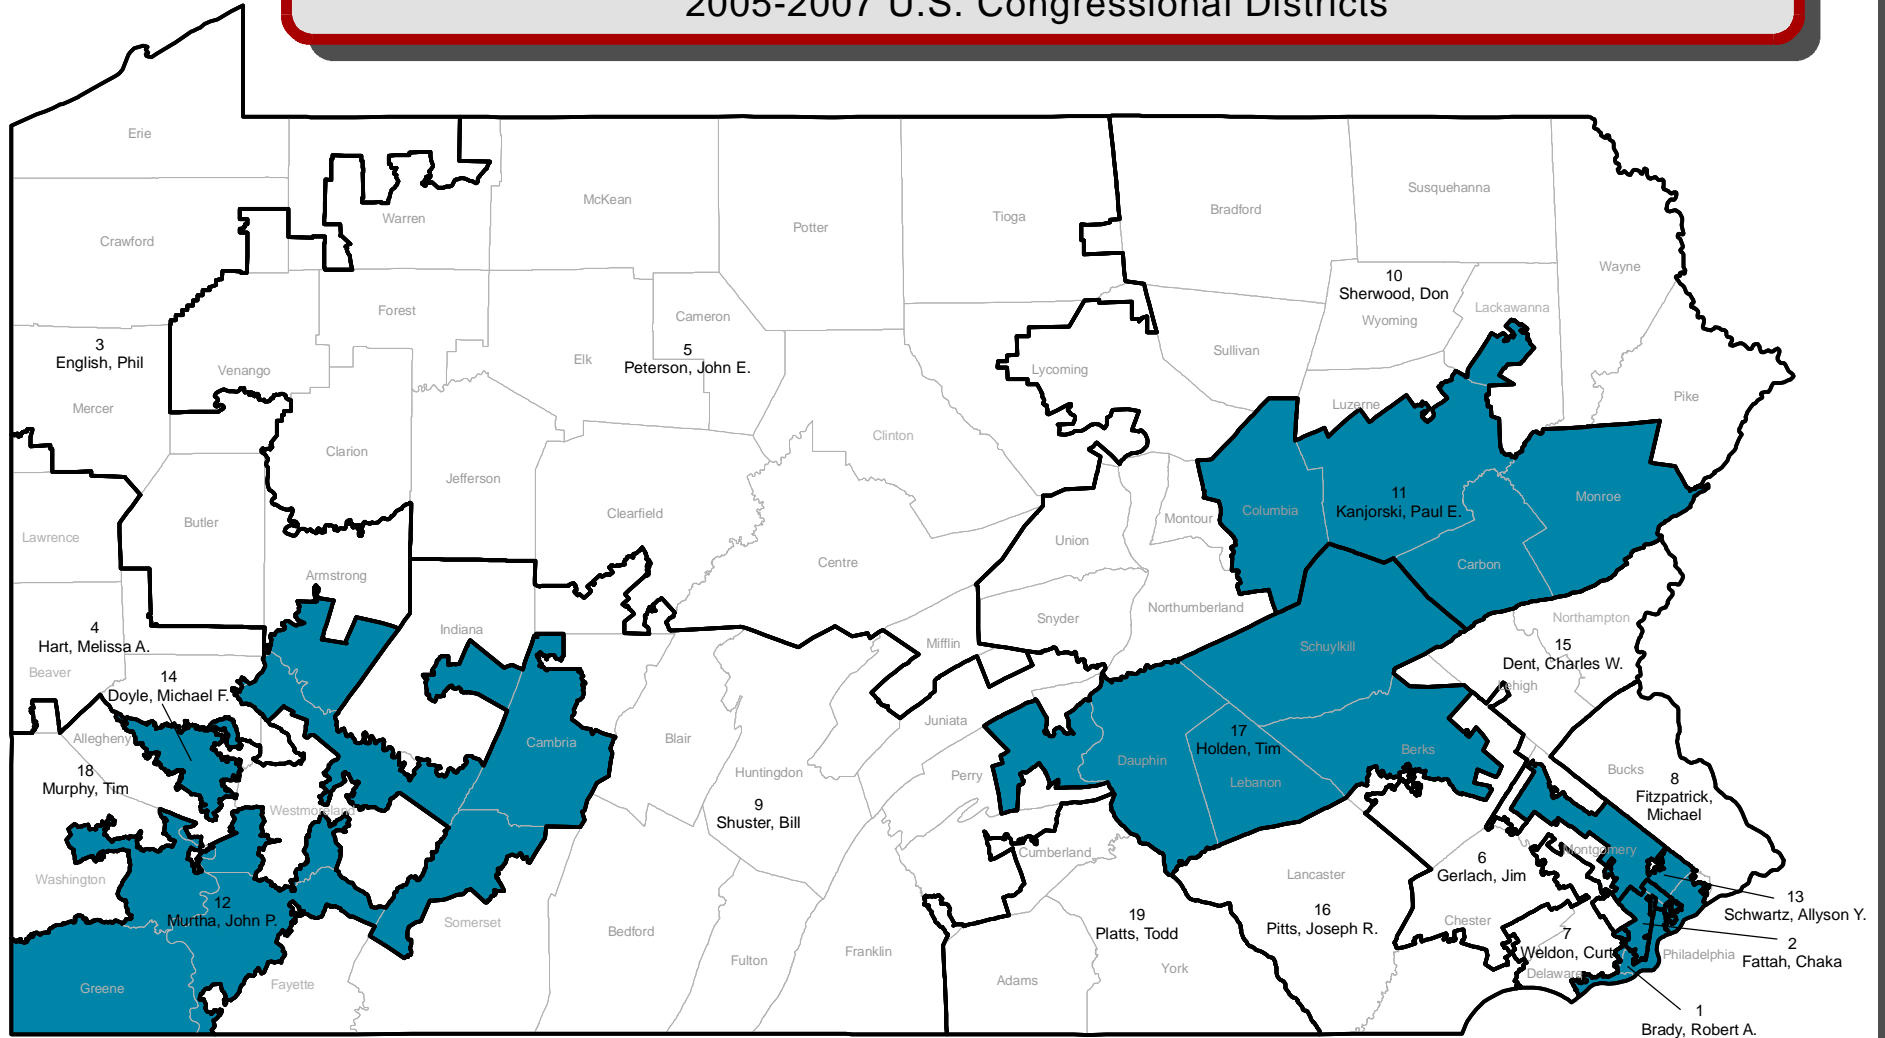

Pennsylvania 109th U.S. Congressional Districts

2005-2007 U.S. Congressional Districts

Boundary

- County
- Congressional District

Pennsylvania Senators

Arlen Specter, Republican
Rick Santorum, Republican

Political Party

- Democrat
- Republican