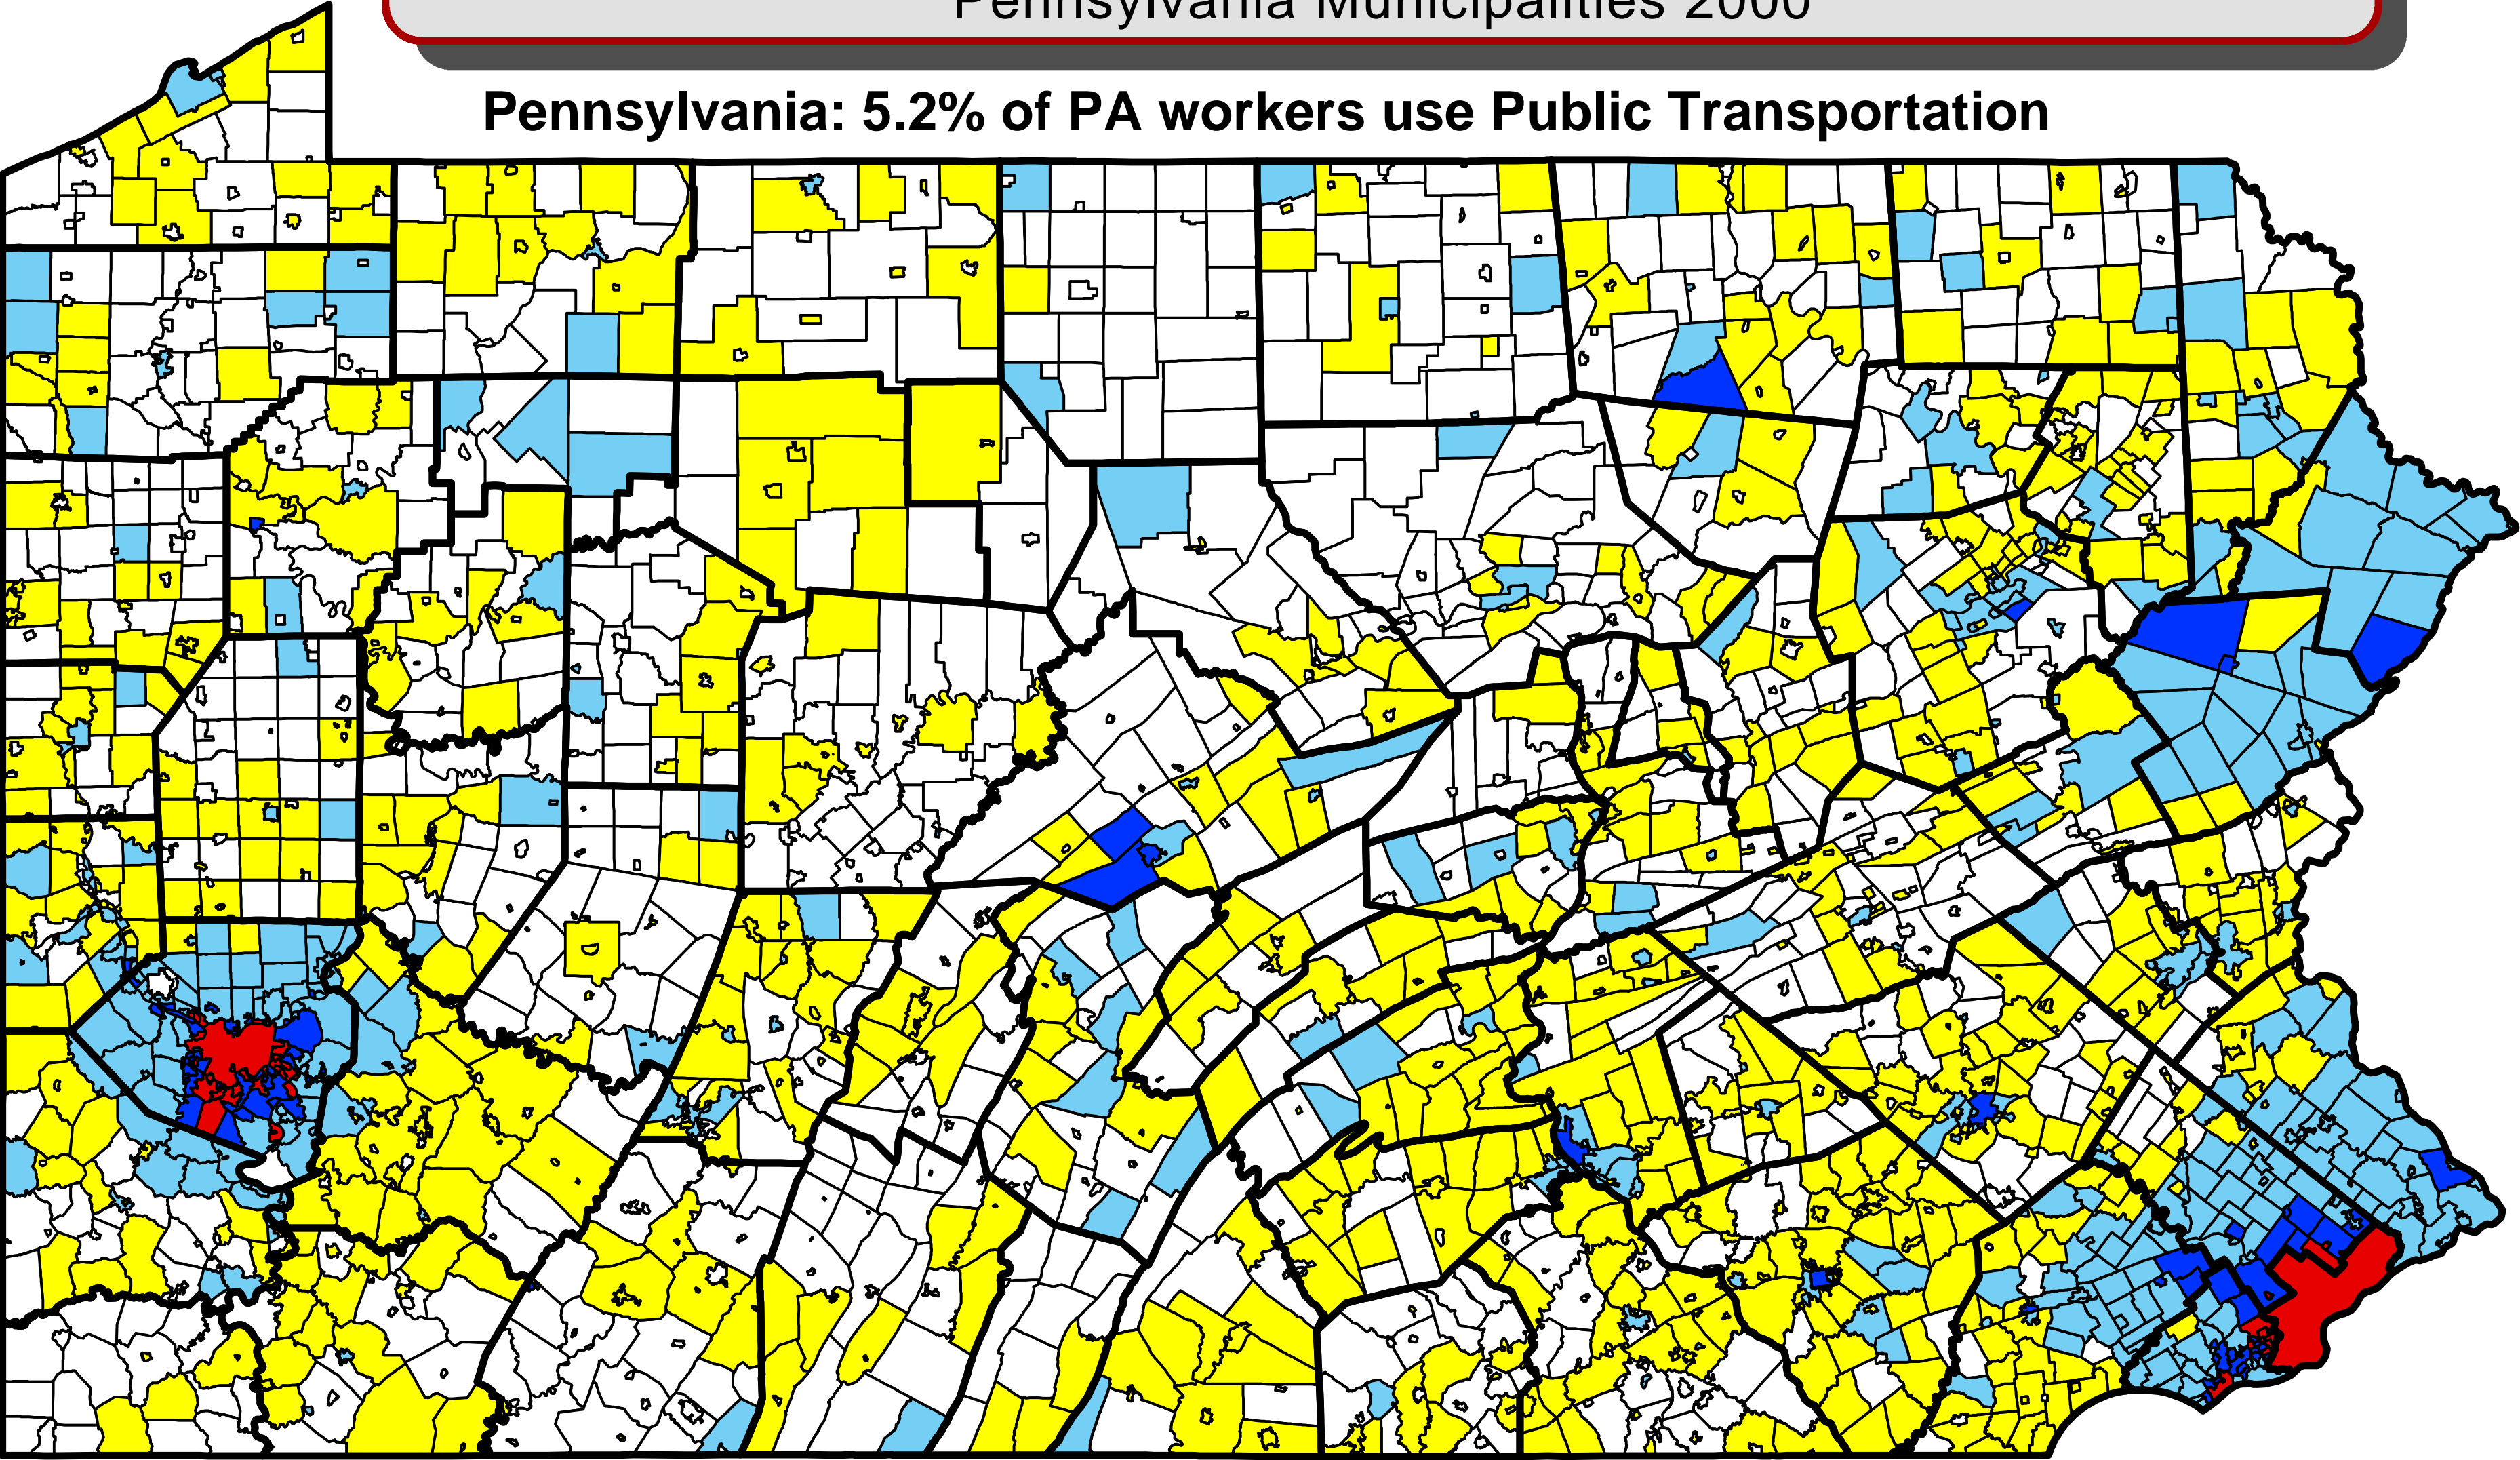

Percent Workers Using Public Transportation

Workers 16 years and over
Pennsylvania Municipalities 2000

Pennsylvania: 5.2% of PA workers use Public Transportation

Percent of Workers