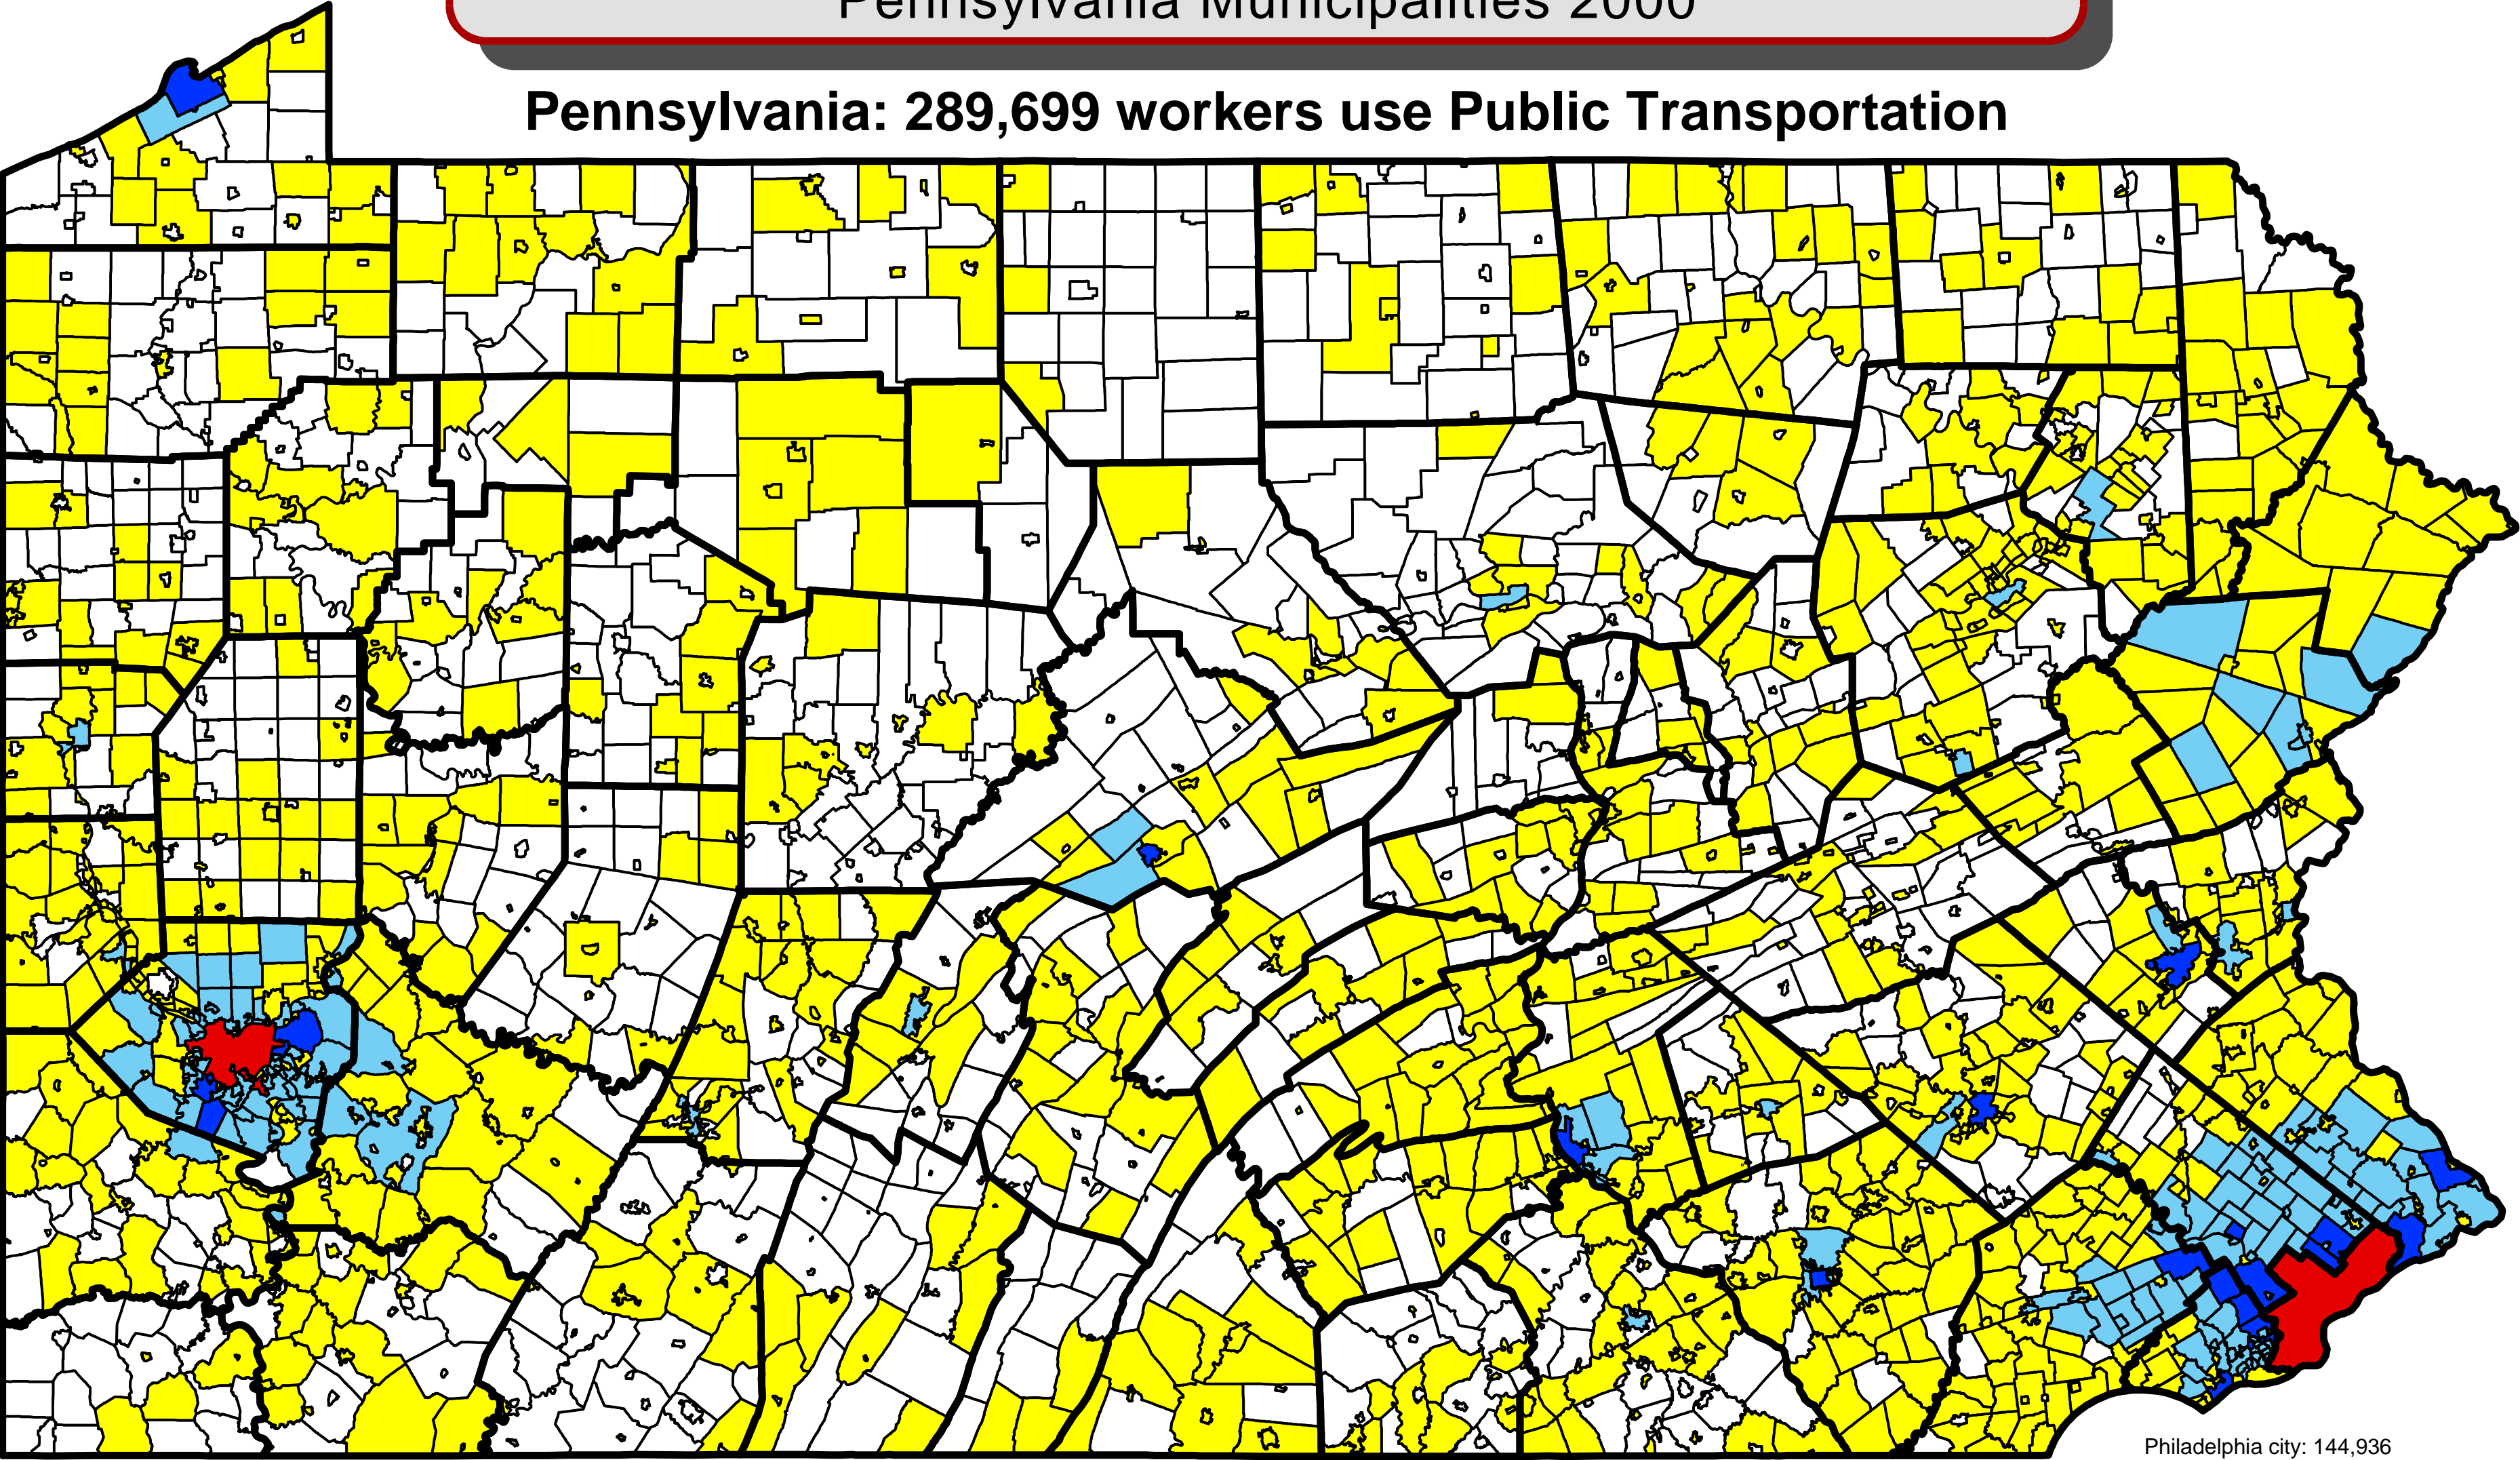

Workers Using Public Transportation

Workers 16 years and over
Pennsylvania Municipalities 2000

Pennsylvania: 289,699 workers use Public Transportation

Philadelphia city: 144,936
Pittsburgh city: 29,062

60.1% of all workers who use Public Transportation reside in the Cities of Philadelphia & Pittsburgh.

Number of Workers