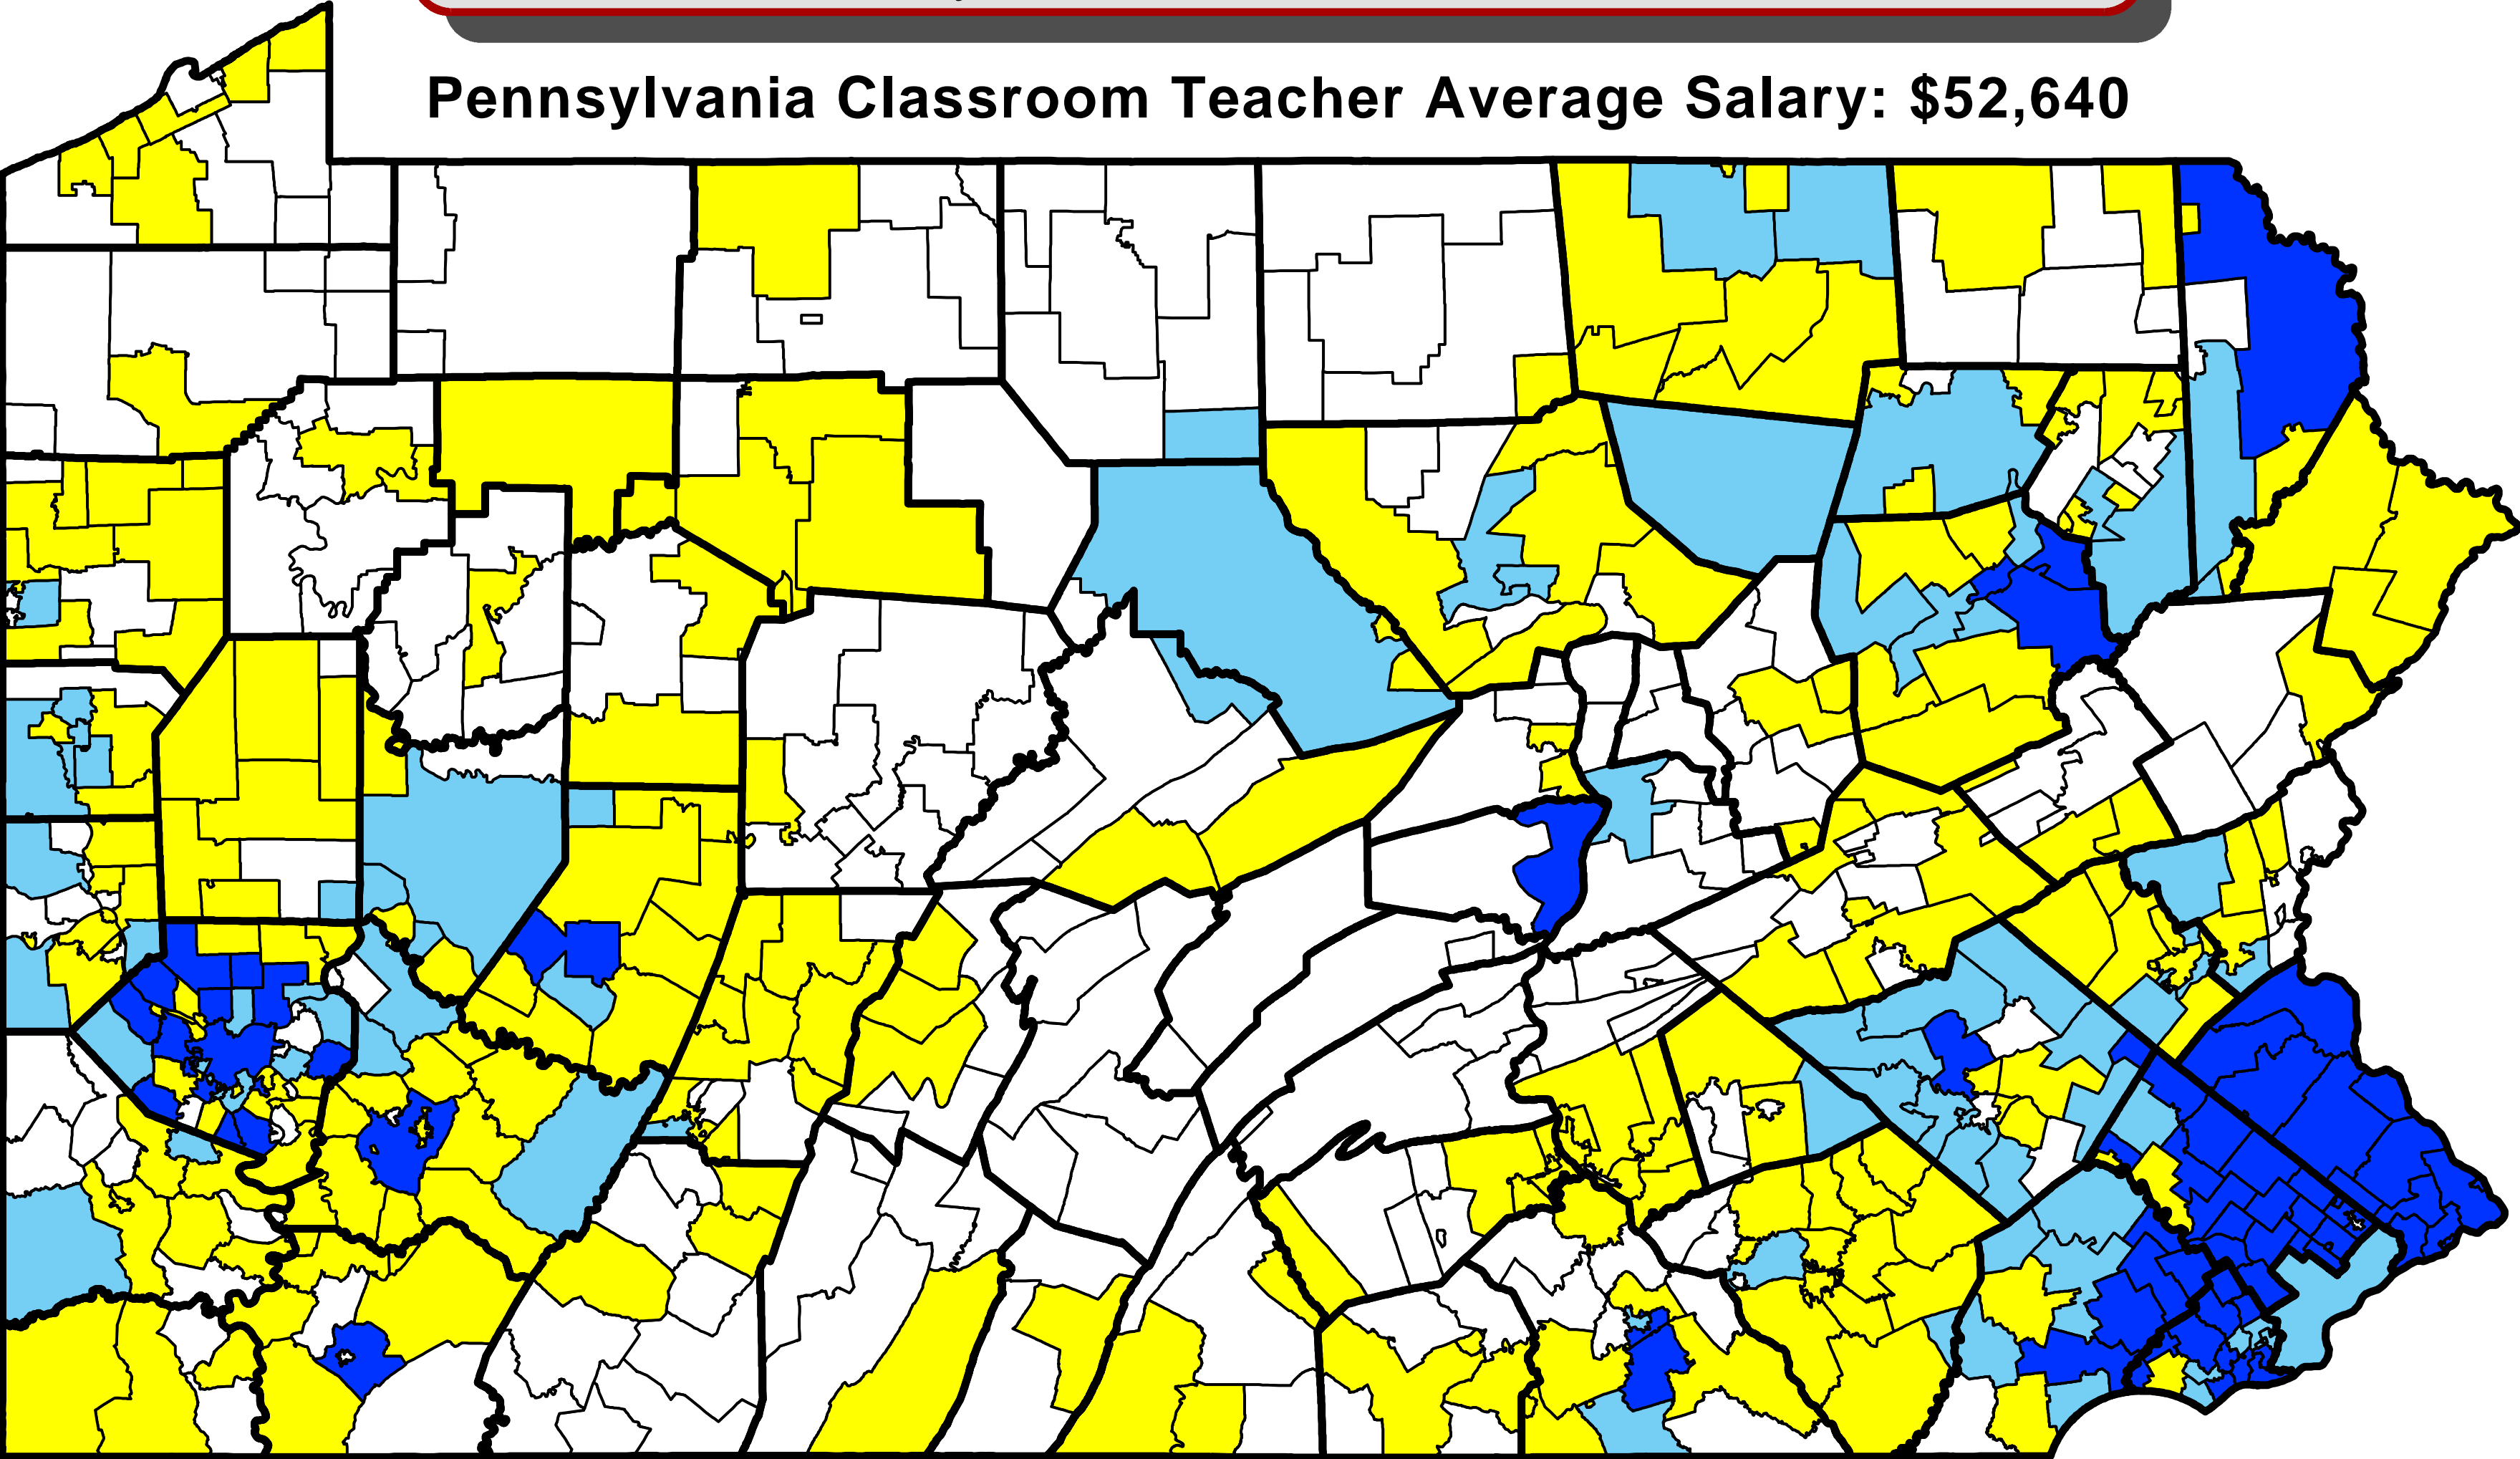

# Classroom Teacher Average Salaries

2003-2004  
Pennsylvania Public School Districts

**Pennsylvania Classroom Teacher Average Salary: \$52,640**

## Average Salary (Dollars)

- Less than \$47,500
- \$47,501 to \$52,640
- \$52,641 to \$57,000
- Greater than \$57,000