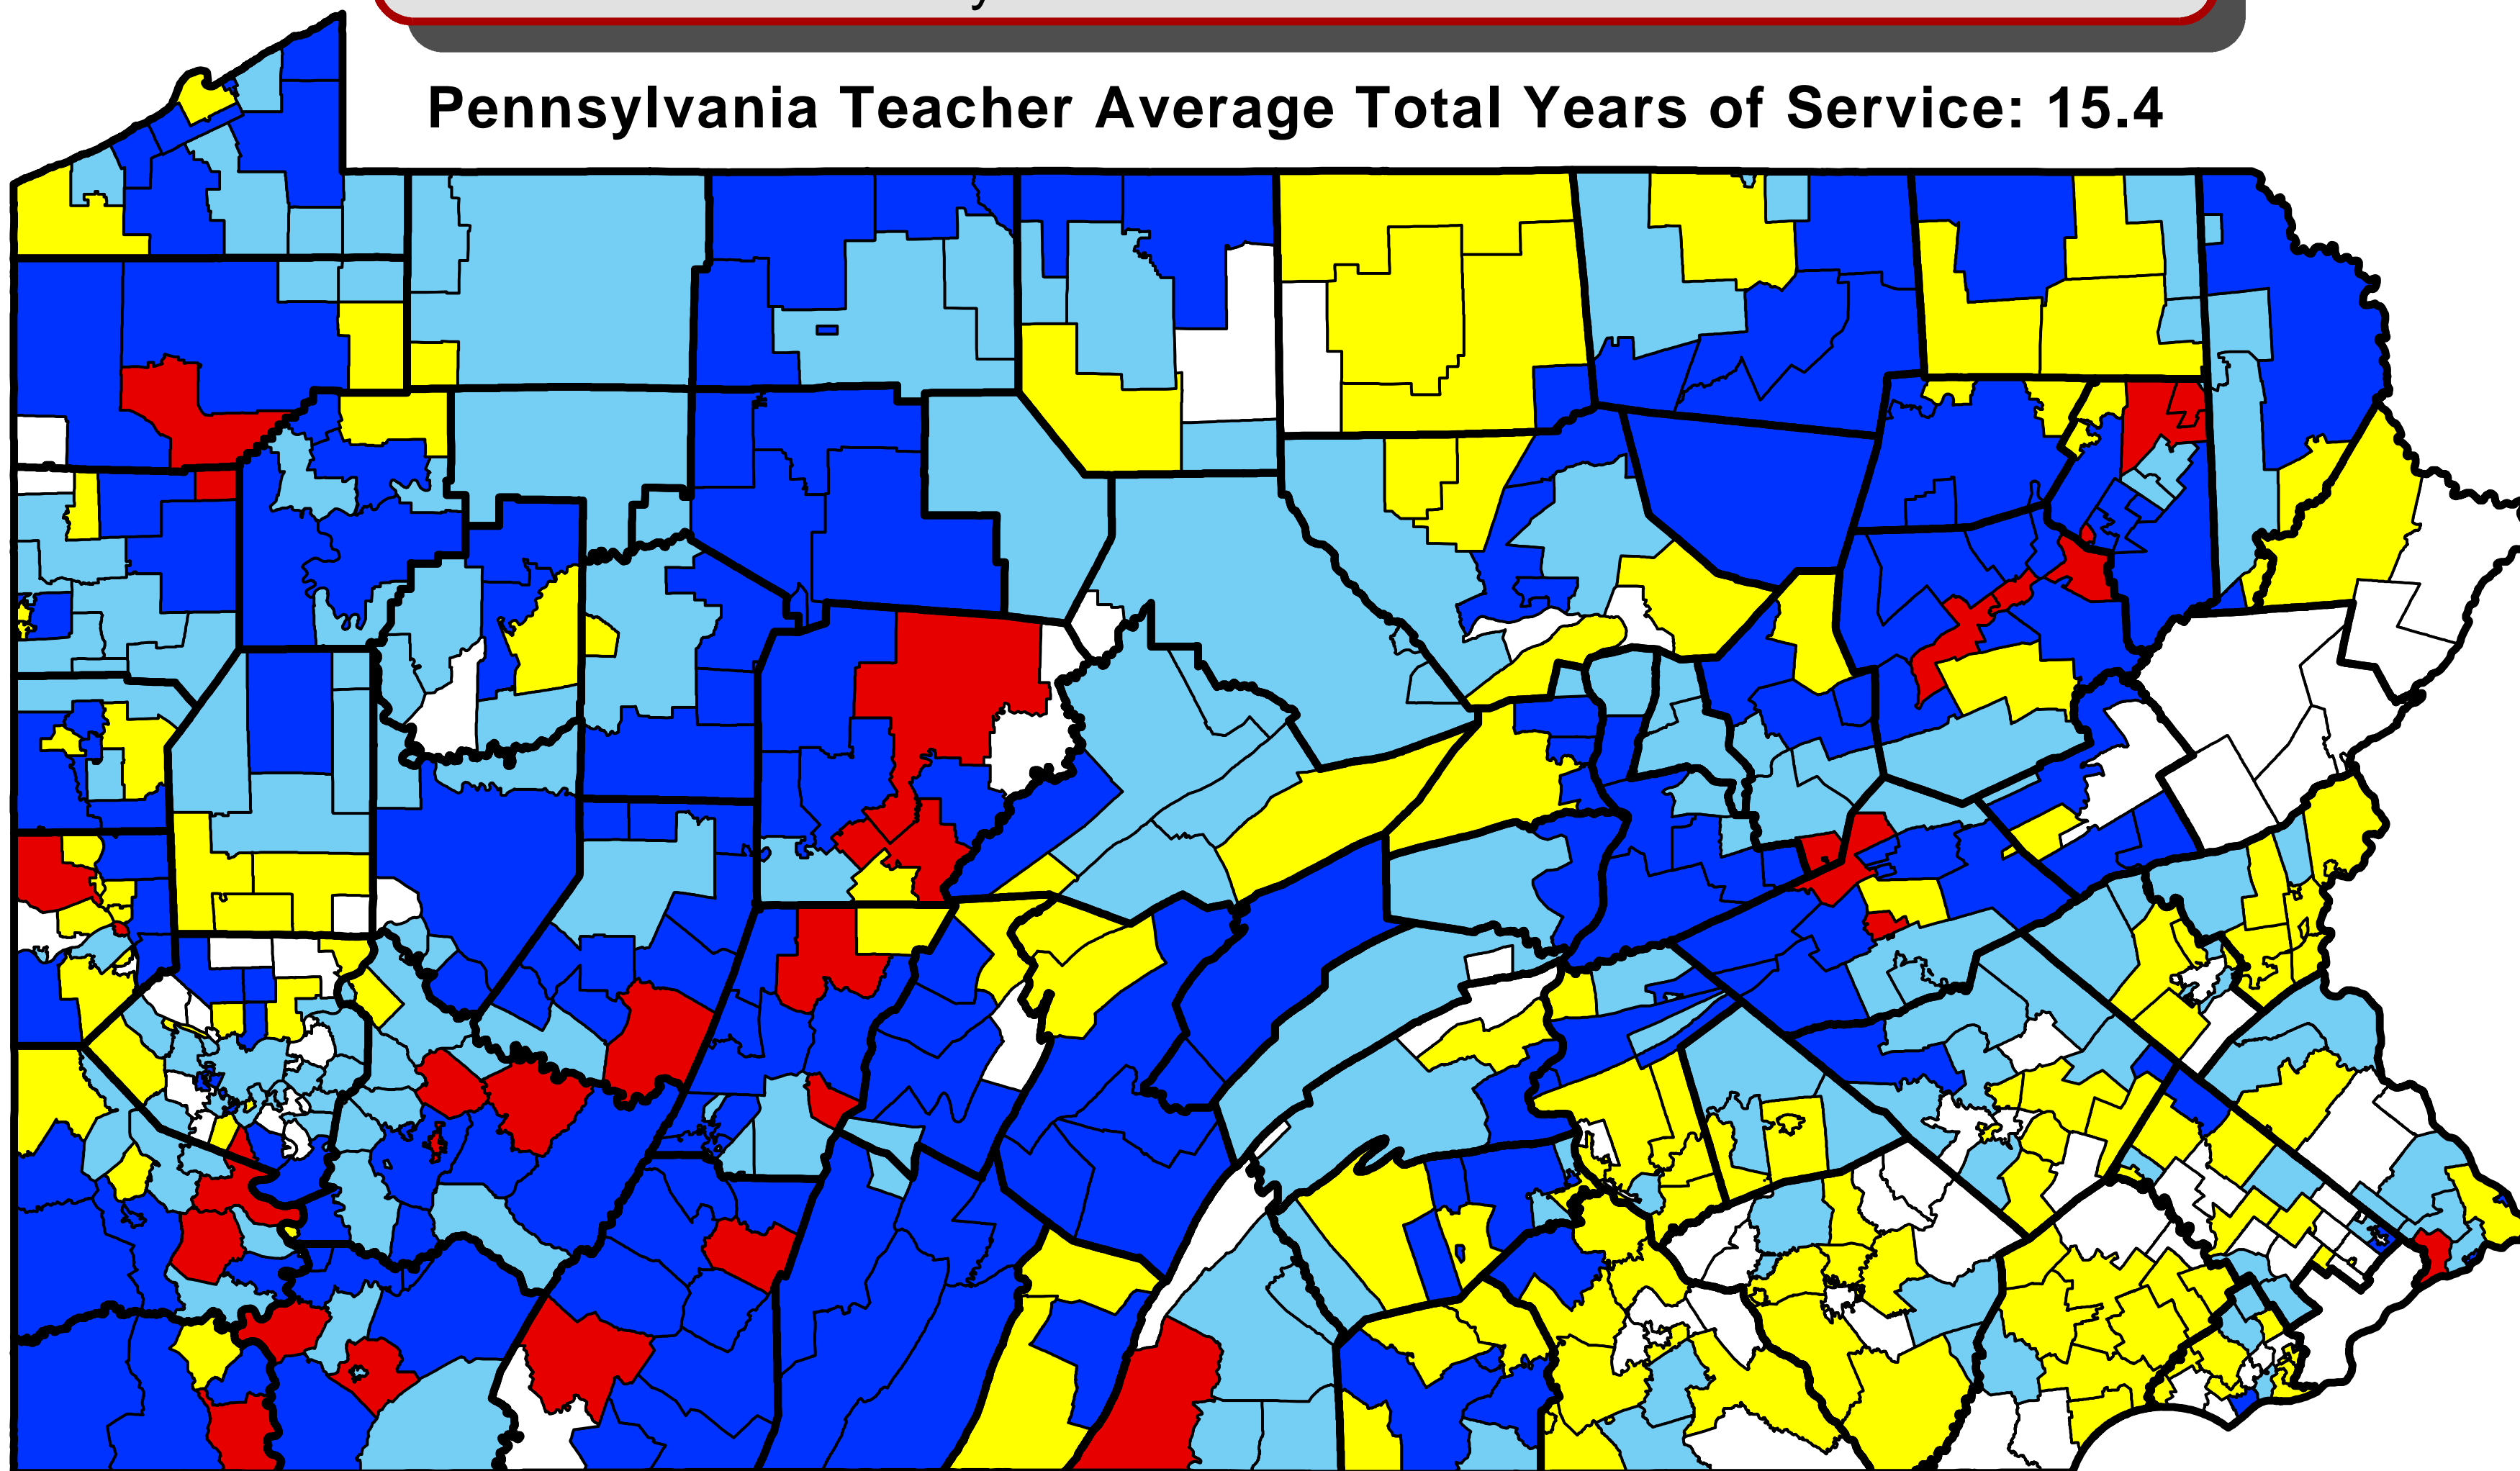

Teacher Average Total Years of Service

2003-2004

Pennsylvania Public School Districts

Pennsylvania Teacher Average Total Years of Service: 15.4

Average Total Years of Service