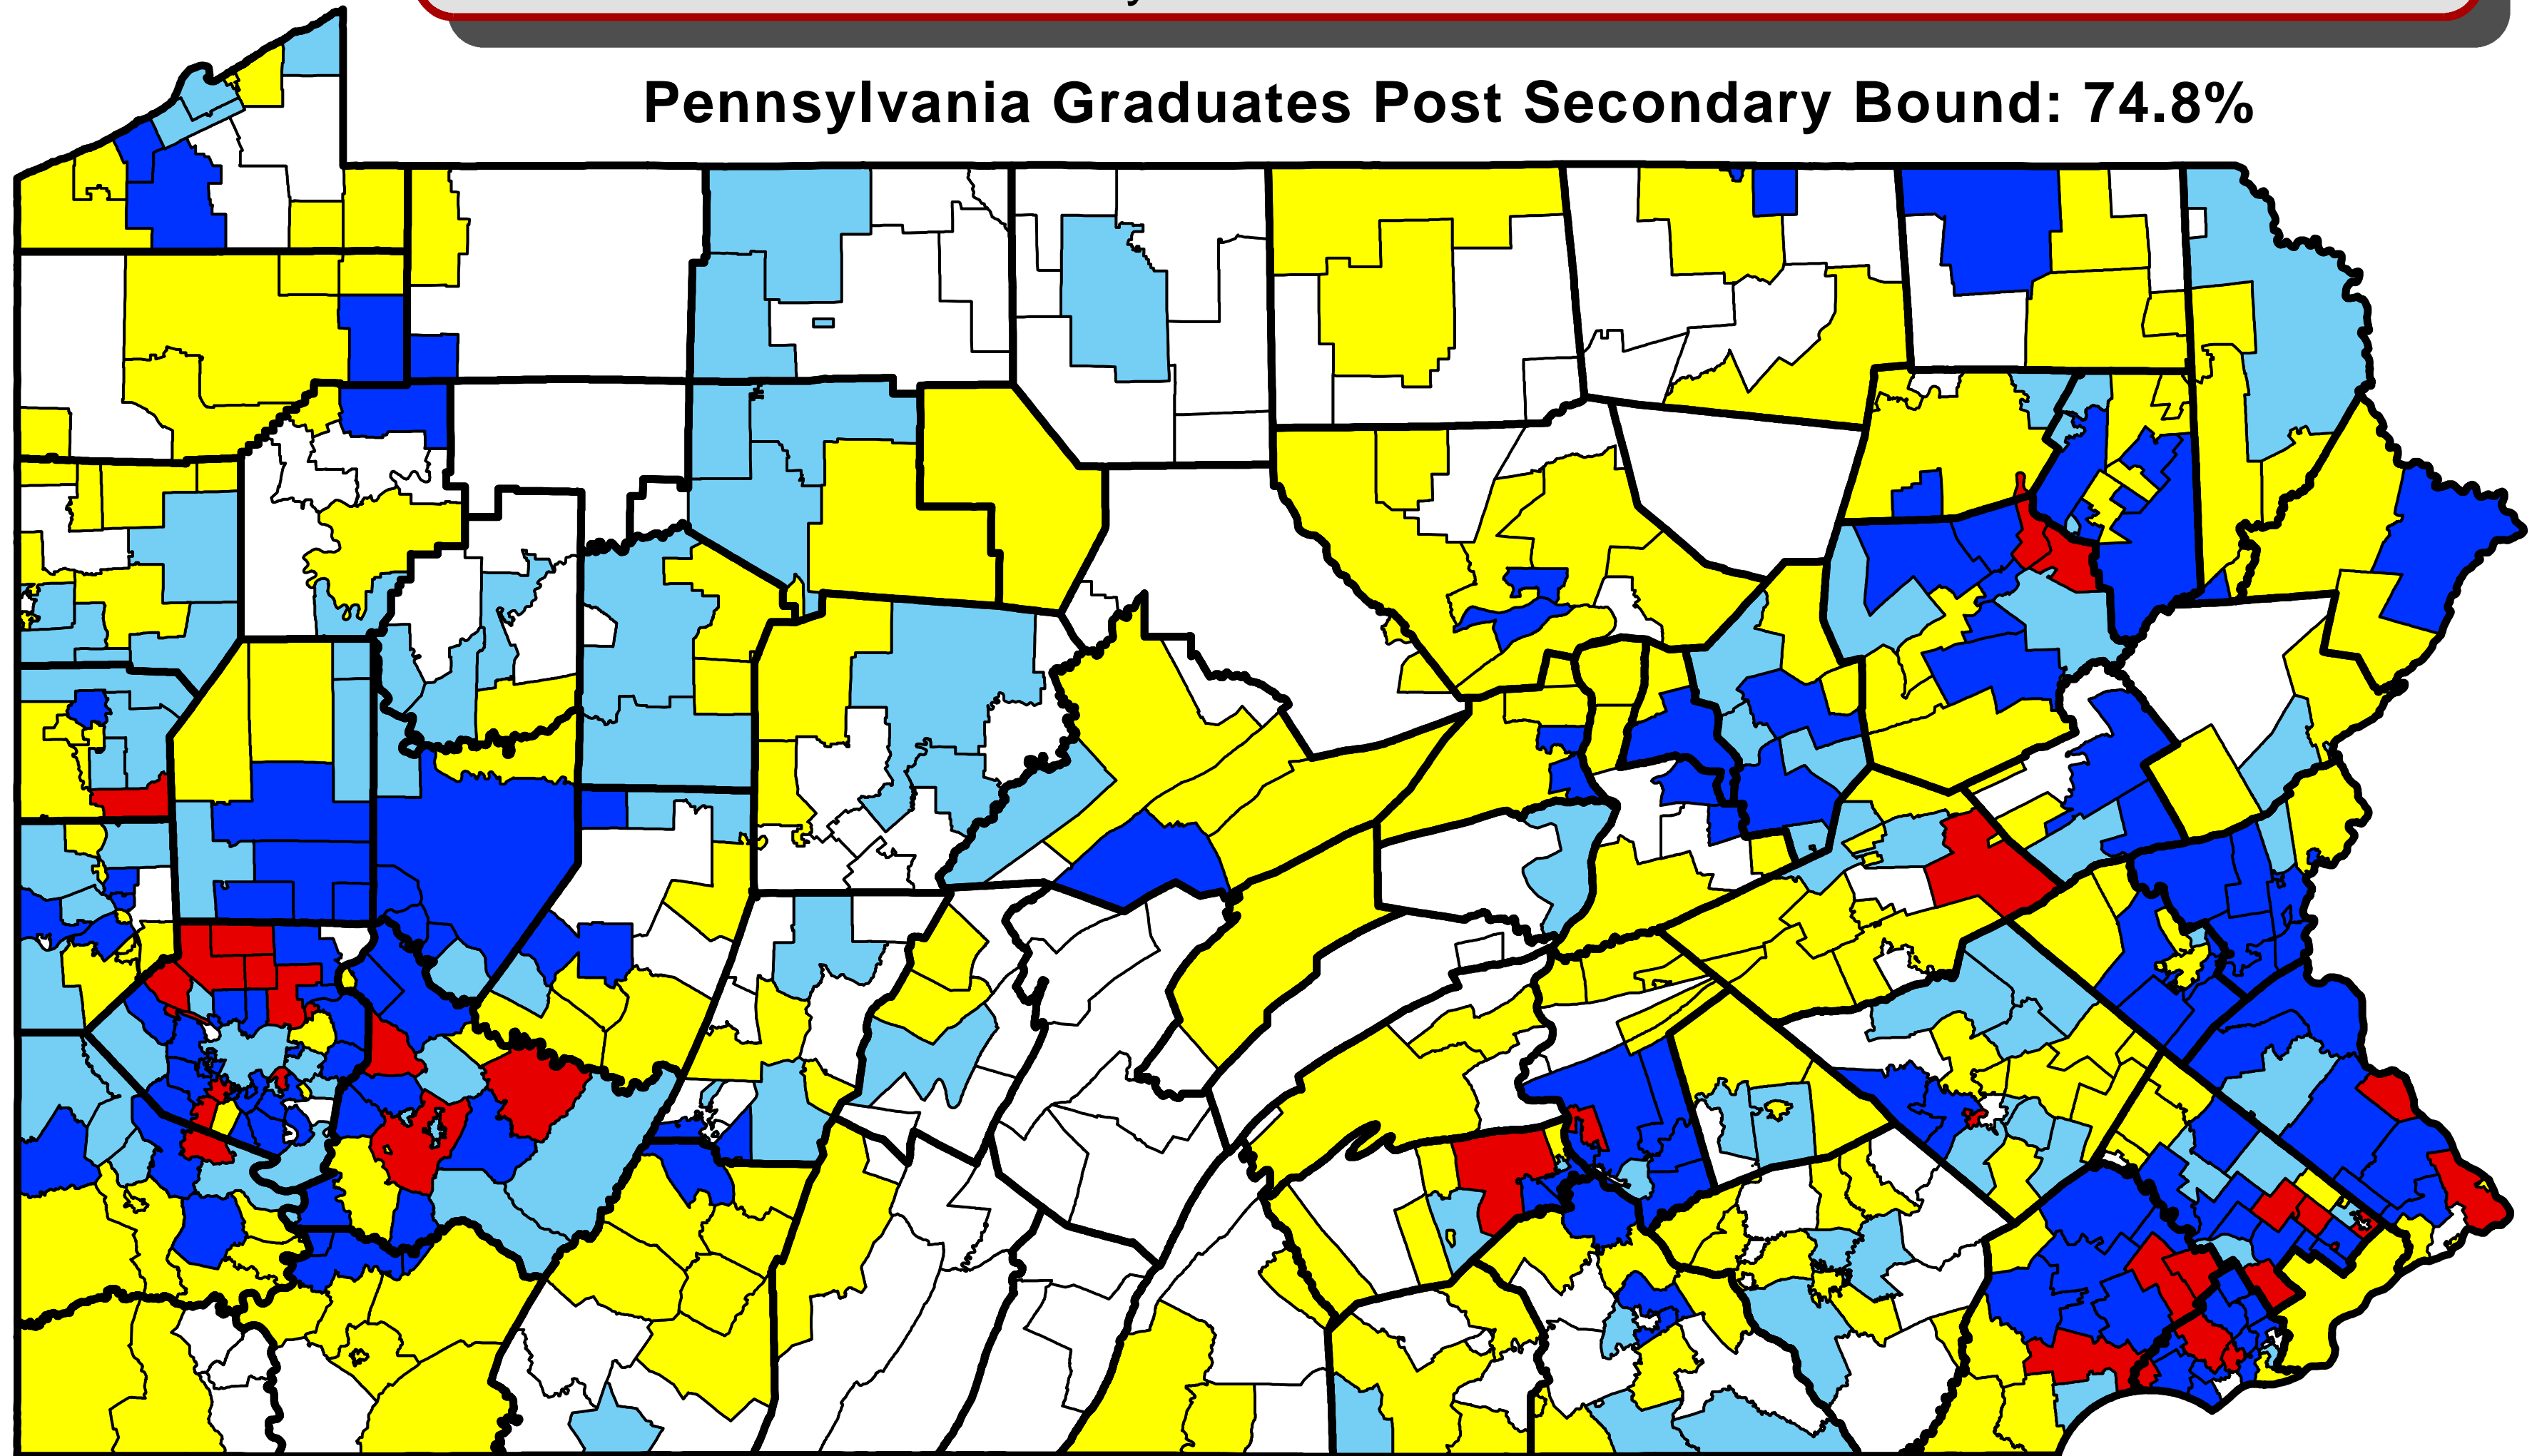

# Percent of Graduates Post Secondary Bound

2002-2003 Graduates

Pennsylvania Public School Districts

Pennsylvania Graduates Post Secondary Bound: 74.8%

## Percent of Public High School Graduates