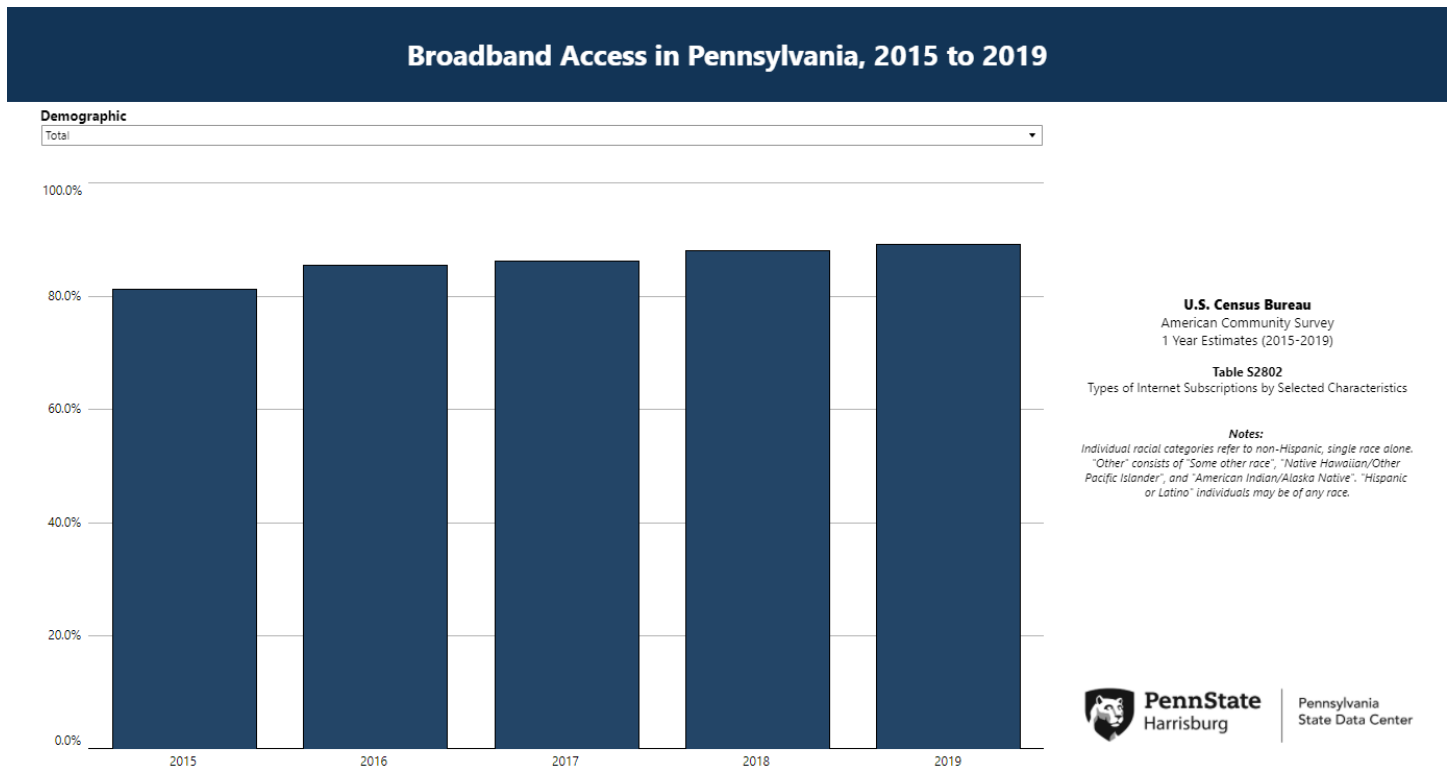

Broadband Internet Access

HARRISBURG – The U.S. Census Bureau today released the 2019 American Community Survey 1-Year Estimates for the nation’s geographic areas exceeding 65,000 in population. The American Community Survey (ACS) provides updated information about the nation’s changing and diverse population every year. This year’s release provides the fifth data point for broadband internet subscription access.

Access to Broadband Internet

Access to broadband internet subscriptions increased for the general population in Pennsylvania from 2015 (81.2%) to 2019 (89.0%). By 2019, access to broadband was comparable for those under 18 years of age and those 18 to 64 years of age (93.2% and 92.1%, respectively). Pennsylvania’s seniors, or those age 65 years and over, still had lower access to broadband in comparison (74.3%).

Click [here](#) to explore the interactive chart which highlights rates across different age cohorts and racial groups.

Multiracial, or those who reported two or more races, and Asian Pennsylvanians had the highest access to broadband in 2019 at 93.9% and 92.9%, respectively. Among the remaining racial groups ranked highest to lowest based on their rates of broadband access were White (89.4%), Hispanic or Latino (87.6%), Black or African American (86.2%), and Other (82.4%).